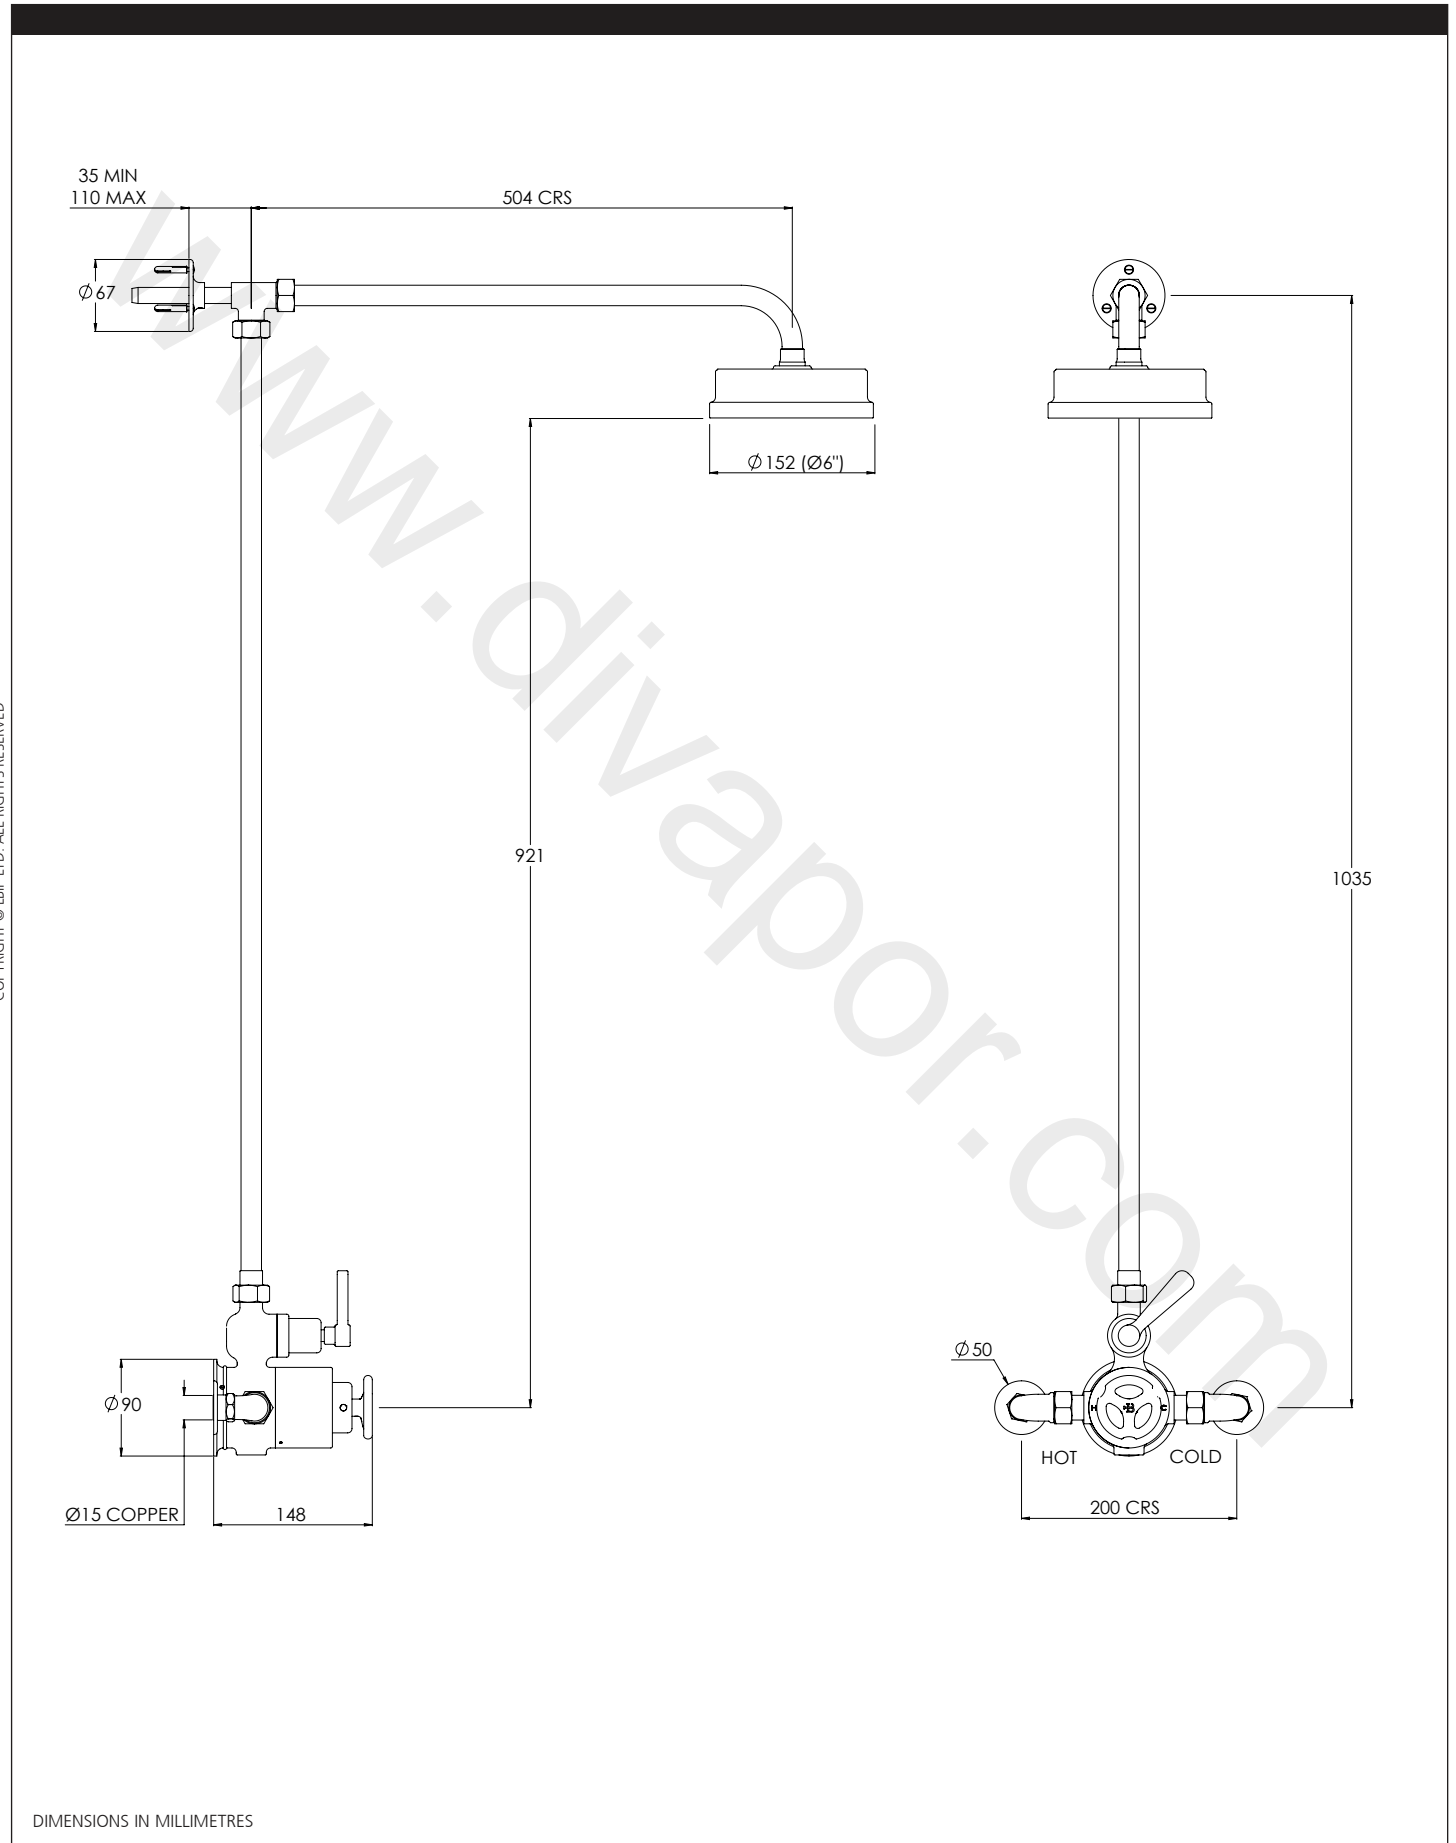

# TT8701

TEN TEN EXPOSED THERMOSTATIC VALVE WITH RISER,  
6" ROSE & ADJUSTABLE RISER BRACKET

## DIMENSIONAL DATA SHEET

DATE: 25/08/2020

REVISION: A

COPYRIGHT © LBIP LTD. ALL RIGHTS RESERVED

DIMENSIONS IN MILLIMETRES

WHILST EVERY EFFORT IS MADE TO ENSURE THE ACCURACY OF THESE DATA SHEETS THEY ARE SUBJECT TO CHANGE WITHOUT NOTICE AS PART OF THE COMPANY'S PRODUCT DEVELOPMENT PROCESS