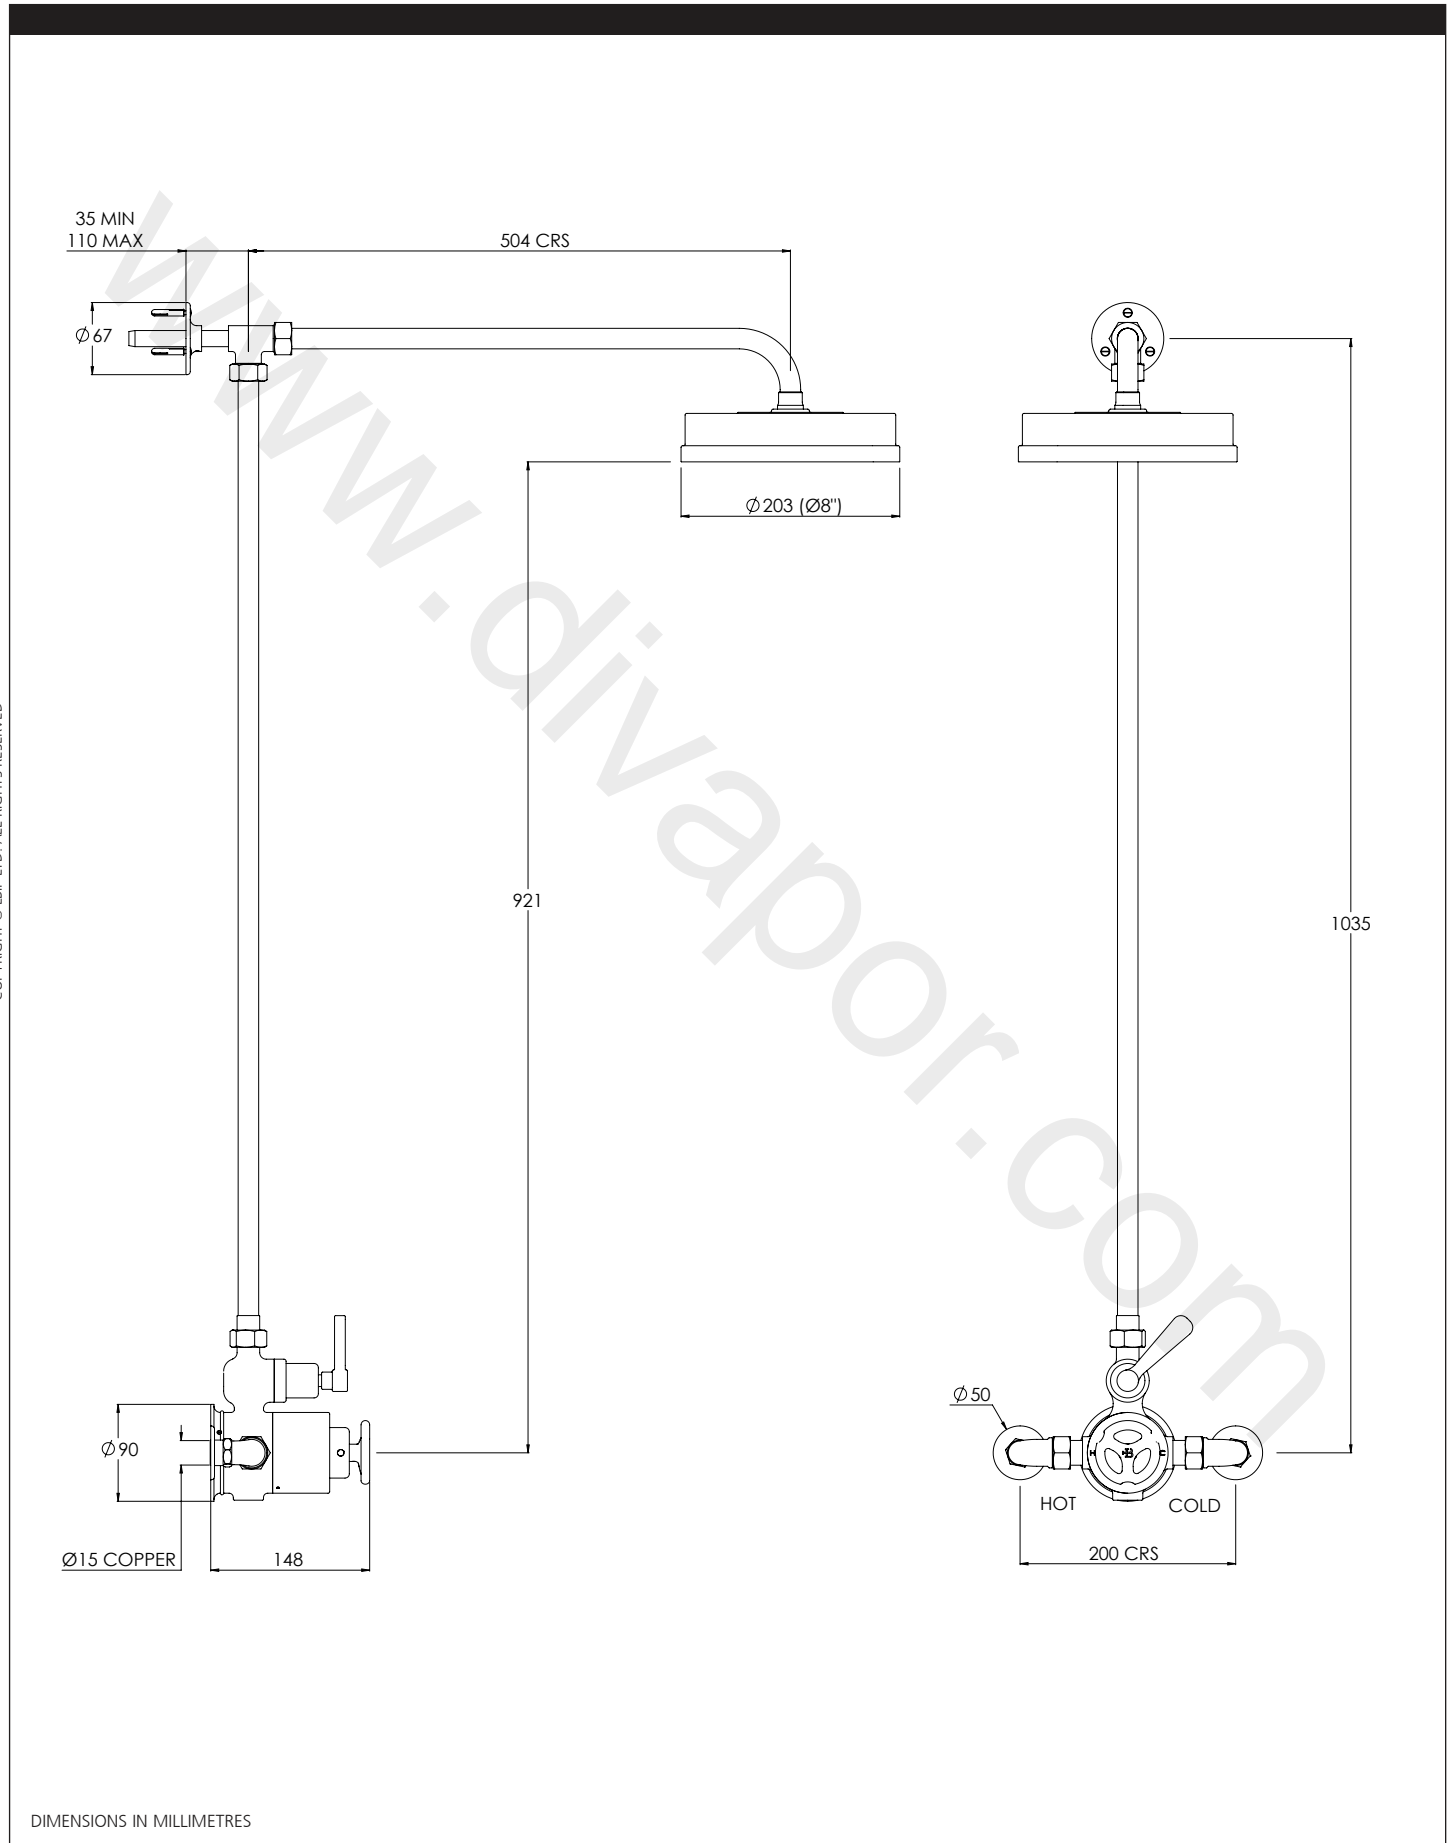

LEFROY BROOKS

IBROC HOUSE ESSEX ROAD
HODDESDON HERTS EN11 0QS UK
T: +44 (0)1992 708 316 F: +44 (0)1992 708 317

TT8702

TEN TEN EXPOSED THERMOSTATIC VALVE WITH RISER,
8" ROSE & ADJUSTABLE RISER BRACKET

DIMENSIONAL DATA SHEET

DATE: 25/08/2020

REVISION: A

DIMENSIONS IN MILLIMETRES

WHILST EVERY EFFORT IS MADE TO ENSURE THE ACCURACY OF THESE DATA SHEETS THEY ARE SUBJECT TO CHANGE WITHOUT NOTICE AS PART OF THE COMPANY'S PRODUCT DEVELOPMENT PROCESS