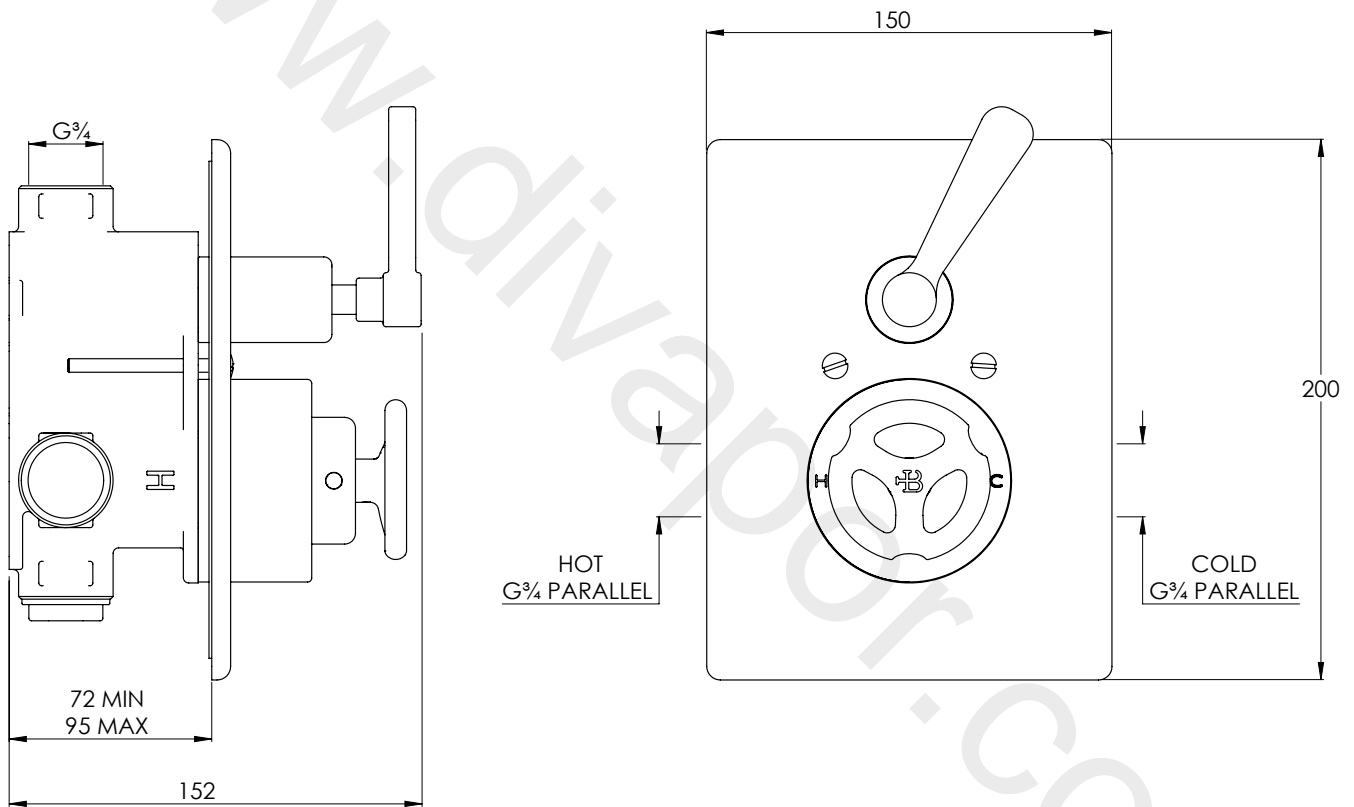

# TT8706

TEN TEN CONCEALED THERMOSTATIC SHOWER  
VALVE

DIMENSIONAL DATA SHEET

DATE: 23/01/2020

REVISION: C

COPYRIGHT © LBIP LTD. ALL RIGHTS RESERVED

DIMENSIONS IN MILLIMETRES

WHILST EVERY EFFORT IS MADE TO ENSURE THE ACCURACY OF THESE DATA SHEETS THEY ARE SUBJECT TO CHANGE WITHOUT NOTICE AS PART OF THE COMPANY'S PRODUCT DEVELOPMENT PROCESS