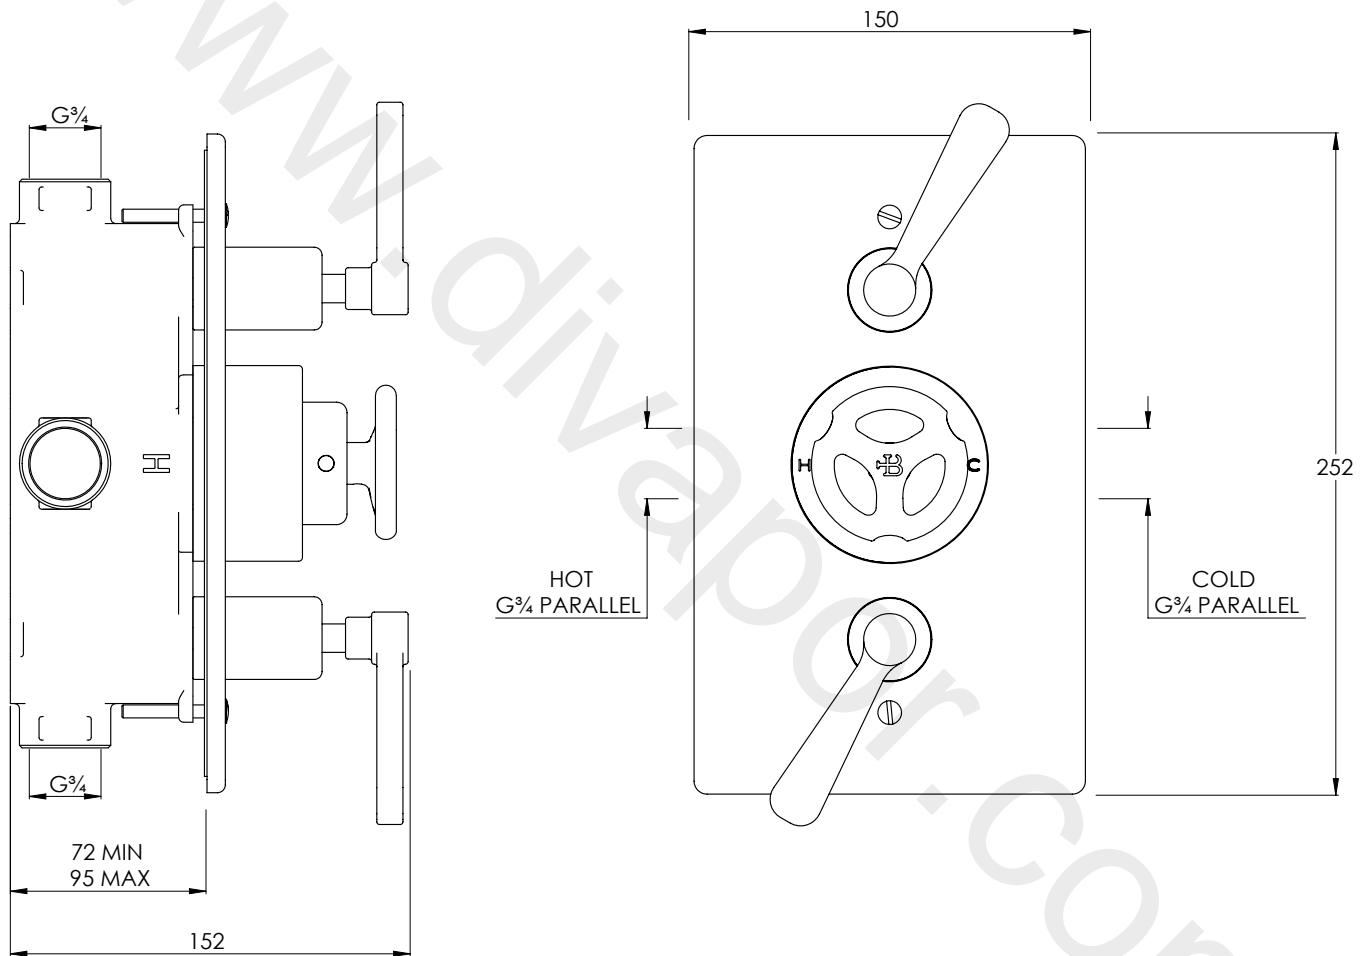

# TT8736

TEN TEN DUAL CONTROL CONCEALED THERMO-  
STATIC SHOWER VALVE

DIMENSIONAL DATA SHEET

DATE: 23/01/2020

REVISION: C

COPYRIGHT © LBIP LTD. ALL RIGHTS RESERVED

DIMENSIONS IN MILLIMETRES

WHILST EVERY EFFORT IS MADE TO ENSURE THE ACCURACY OF THESE DATA SHEETS THEY ARE SUBJECT TO CHANGE WITHOUT NOTICE AS PART OF THE COMPANY'S PRODUCT DEVELOPMENT PROCESS