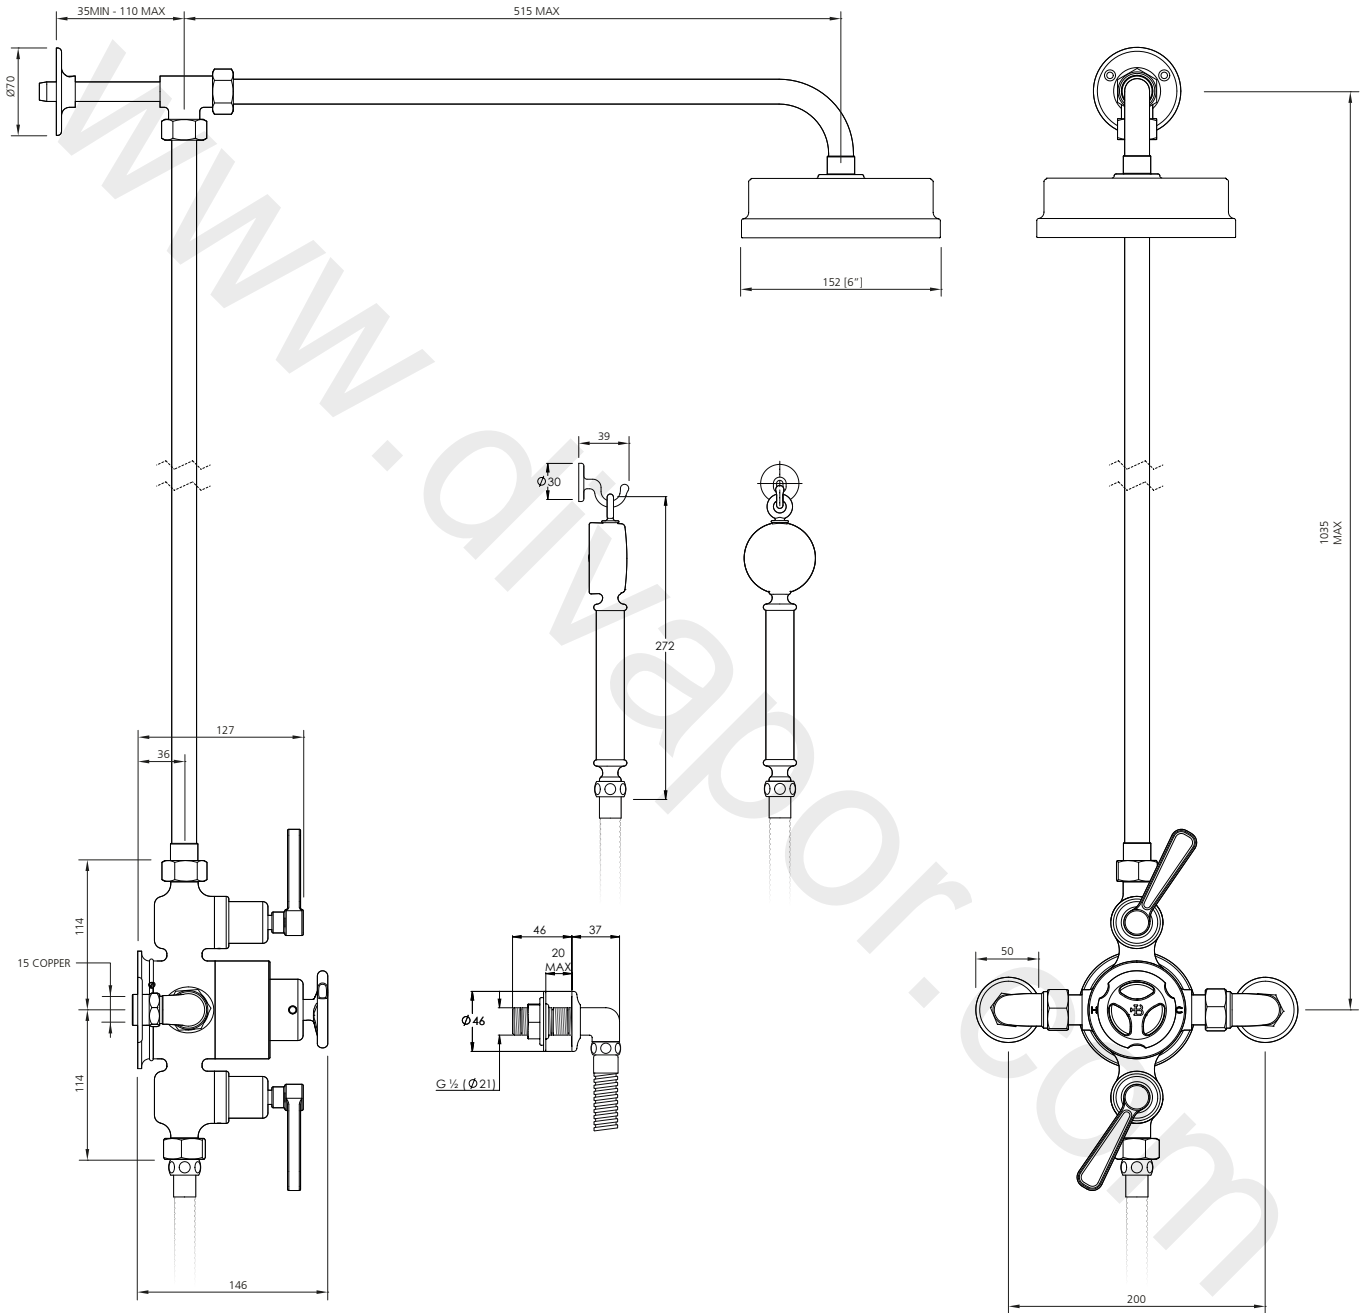

## TT8741

TEN TEN EXPOSED DUAL CONTROL THERMOSTATIC  
VALVE WITH RISER, 6" ROSE & HAND SHOWER

DIMENSIONAL DATA SHEET

DATE: 25/08/2020

REVISION: A

COPYRIGHT © LBIP LTD. ALL RIGHTS RESERVED

DIMENSIONS IN MILLIMETRES