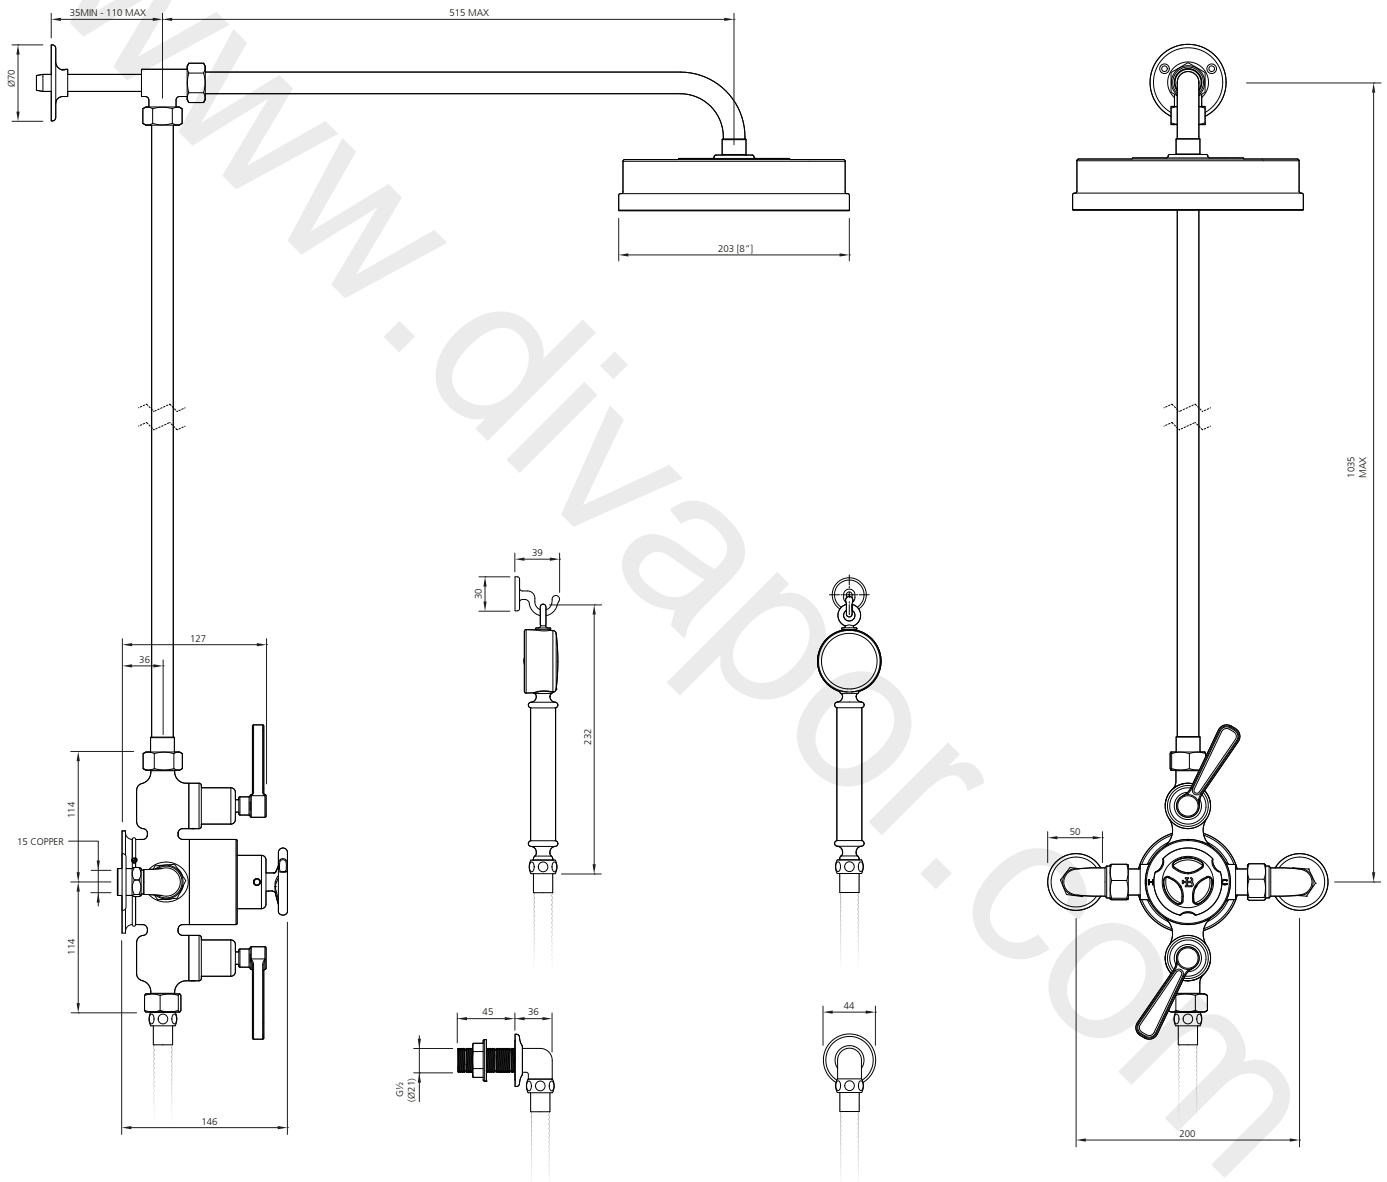

LEFROY BROOKS

IBROC HOUSE ESSEX ROAD
HODDESDON HERTS EN11 0QS UK
T: +44 (0)1992 708 316 F: +44 (0)1992 708 317

TT8742

TEN TEN EXPOSED DUAL FLOW CONTROL WITH
RISER, 8" ROSE AND HAND SHOWER

DIMENSIONAL DATA SHEET

DATE: 13/09/16

REVISION: A

COPYRIGHT © LBIP LTD. ALL RIGHTS RESERVED

DIMENSIONS IN MILLIMETRES

WHILST EVERY EFFORT IS MADE TO ENSURE THE ACCURACY OF THESE DATA SHEETS THEY ARE SUBJECT TO CHANGE WITHOUT NOTICE AS PART OF THE COMPANY'S PRODUCT DEVELOPMENT PROCESS