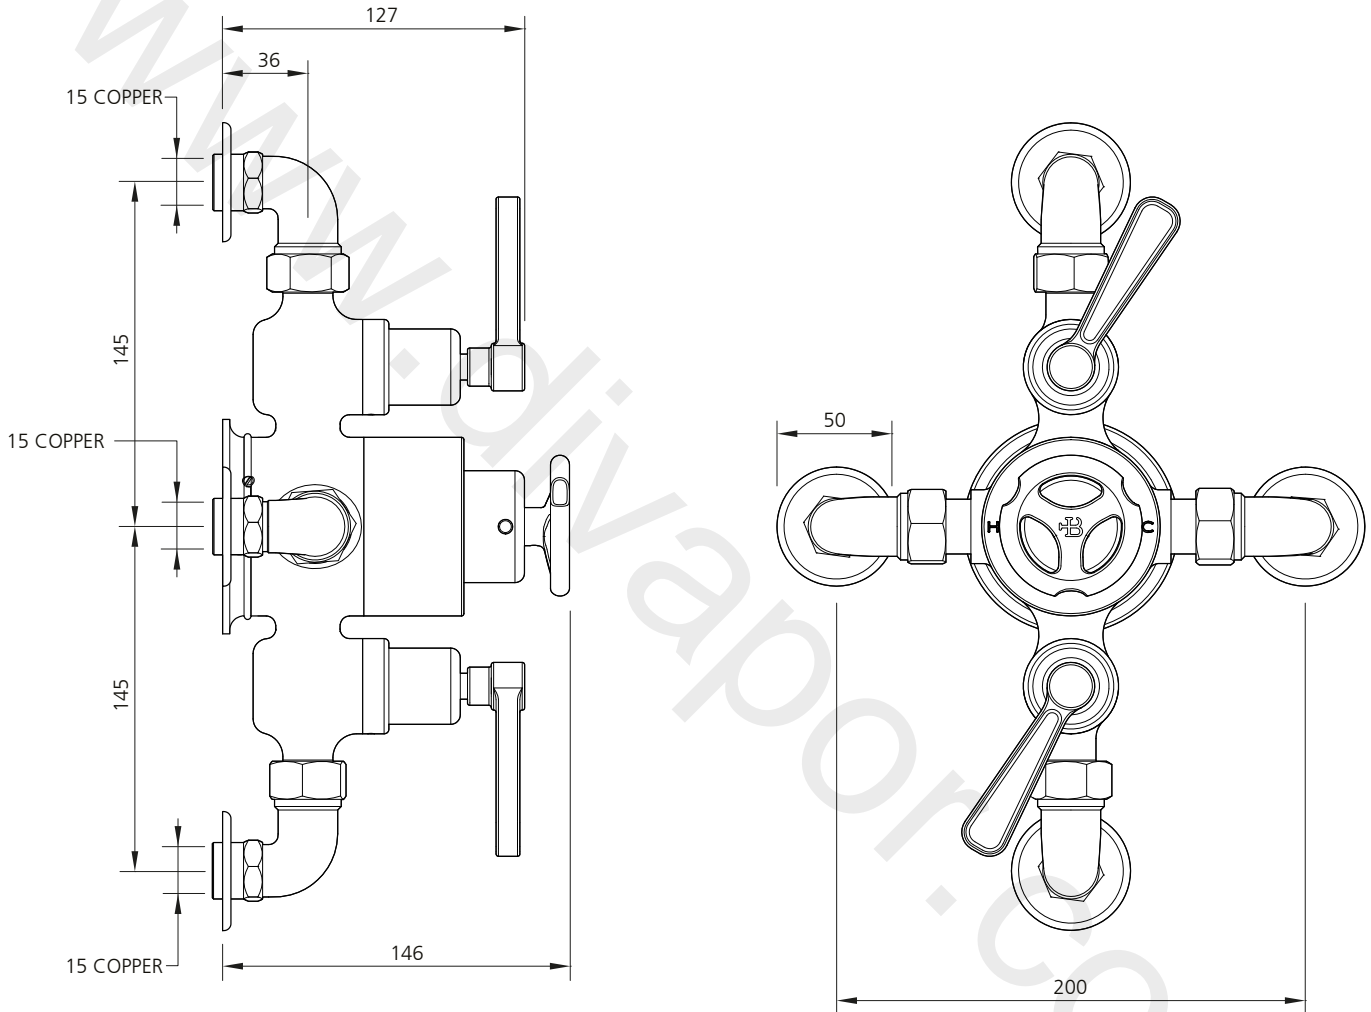

LEFROY BROOKS

IBROC HOUSE ESSEX ROAD
HODDESDON HERTS EN11 0QS UK
T: +44 (0)1992 708 316 F: +44 (0)1992 708 317

TT8746

TEN TEN EXPOSED DUAL CONTROL THERMOSTATIC
SHOWER VALVE

DIMENSIONAL DATA SHEET

DATE: 14/09/16

REVISION: A

COPYRIGHT © LBIP LTD. ALL RIGHTS RESERVED

DIMENSIONS IN MILLIMETRES

WHILST EVERY EFFORT IS MADE TO ENSURE THE ACCURACY OF THESE DATA SHEETS THEY ARE SUBJECT TO CHANGE WITHOUT NOTICE AS PART OF THE COMPANY'S PRODUCT DEVELOPMENT PROCESS