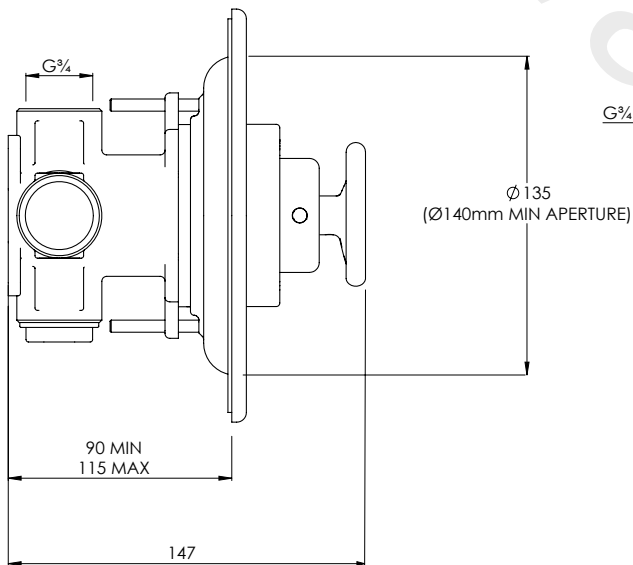

LEFROY BROOKS

IBROC HOUSE ESSEX ROAD
HODDESDON HERTS EN11 0QS UK
T: +44 (0)1992 708 316 F: +44 (0)1992 708 317

TT8801

TEN TEN ARCHIPELAGO THERMOSTATIC SHOWER
VALVE WITH FLOW CONTROL

DIMENSIONAL DATA SHEET

DATE: 25/08/2020

REVISION: A

COPYRIGHT © LBIP LTD. ALL RIGHTS RESERVED

DIMENSIONS IN MILLIMETRES

WHILST EVERY EFFORT IS MADE TO ENSURE THE ACCURACY OF THESE DATA SHEETS THEY ARE SUBJECT TO CHANGE WITHOUT NOTICE AS PART OF THE COMPANY'S PRODUCT DEVELOPMENT PROCESS