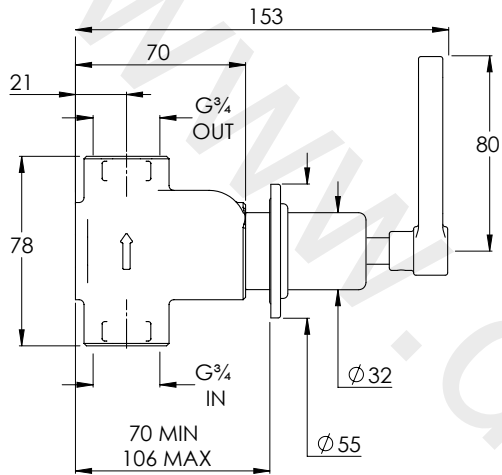

LEFROY BROOKS

IBROC HOUSE ESSEX ROAD
HODDESDON HERTS EN11 0QS UK
T: +44 (0)1992 708 316 F: +44 (0)1992 708 317

TT8801

TEN TEN ARCHIPELAGO THERMOSTATIC SHOWER
VALVE WITH FLOW CONTROL

DIMENSIONAL DATA SHEET

DATE: 25/08/2020

REVISION: A

COPYRIGHT © LBIP LTD. ALL RIGHTS RESERVED

DIMENSIONS IN MILLIMETRES

WHILST EVERY EFFORT IS MADE TO ENSURE THE ACCURACY OF THESE DATA SHEETS THEY ARE SUBJECT TO CHANGE WITHOUT NOTICE AS PART OF THE COMPANY'S PRODUCT DEVELOPMENT PROCESS