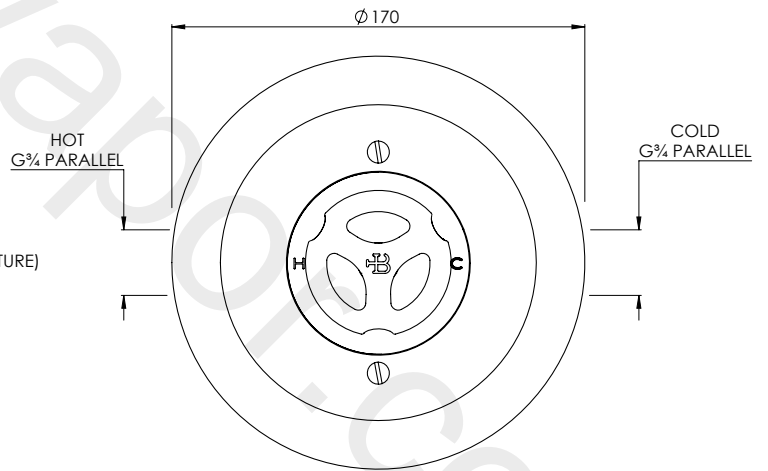

LEFROY BROOKS

IBROC HOUSE ESSEX ROAD
HODDESDON HERTS EN11 0QS UK
T: +44 (0)1992 708 316 F: +44 (0)1992 708 317

TT8801

TEN TEN ARCHIPELAGO THERMOSTATIC SHOWER
VALVE WITH FLOW CONTROL

DIMENSIONAL DATA SHEET

DATE: 25/08/2020

REVISION: A

COPYRIGHT © LBIP LTD. ALL RIGHTS RESERVED

DIMENSIONS IN MILLIMETRES

WHILST EVERY EFFORT IS MADE TO ENSURE THE ACCURACY OF THESE DATA SHEETS THEY ARE SUBJECT TO CHANGE WITHOUT NOTICE AS PART OF THE COMPANY'S PRODUCT DEVELOPMENT PROCESS