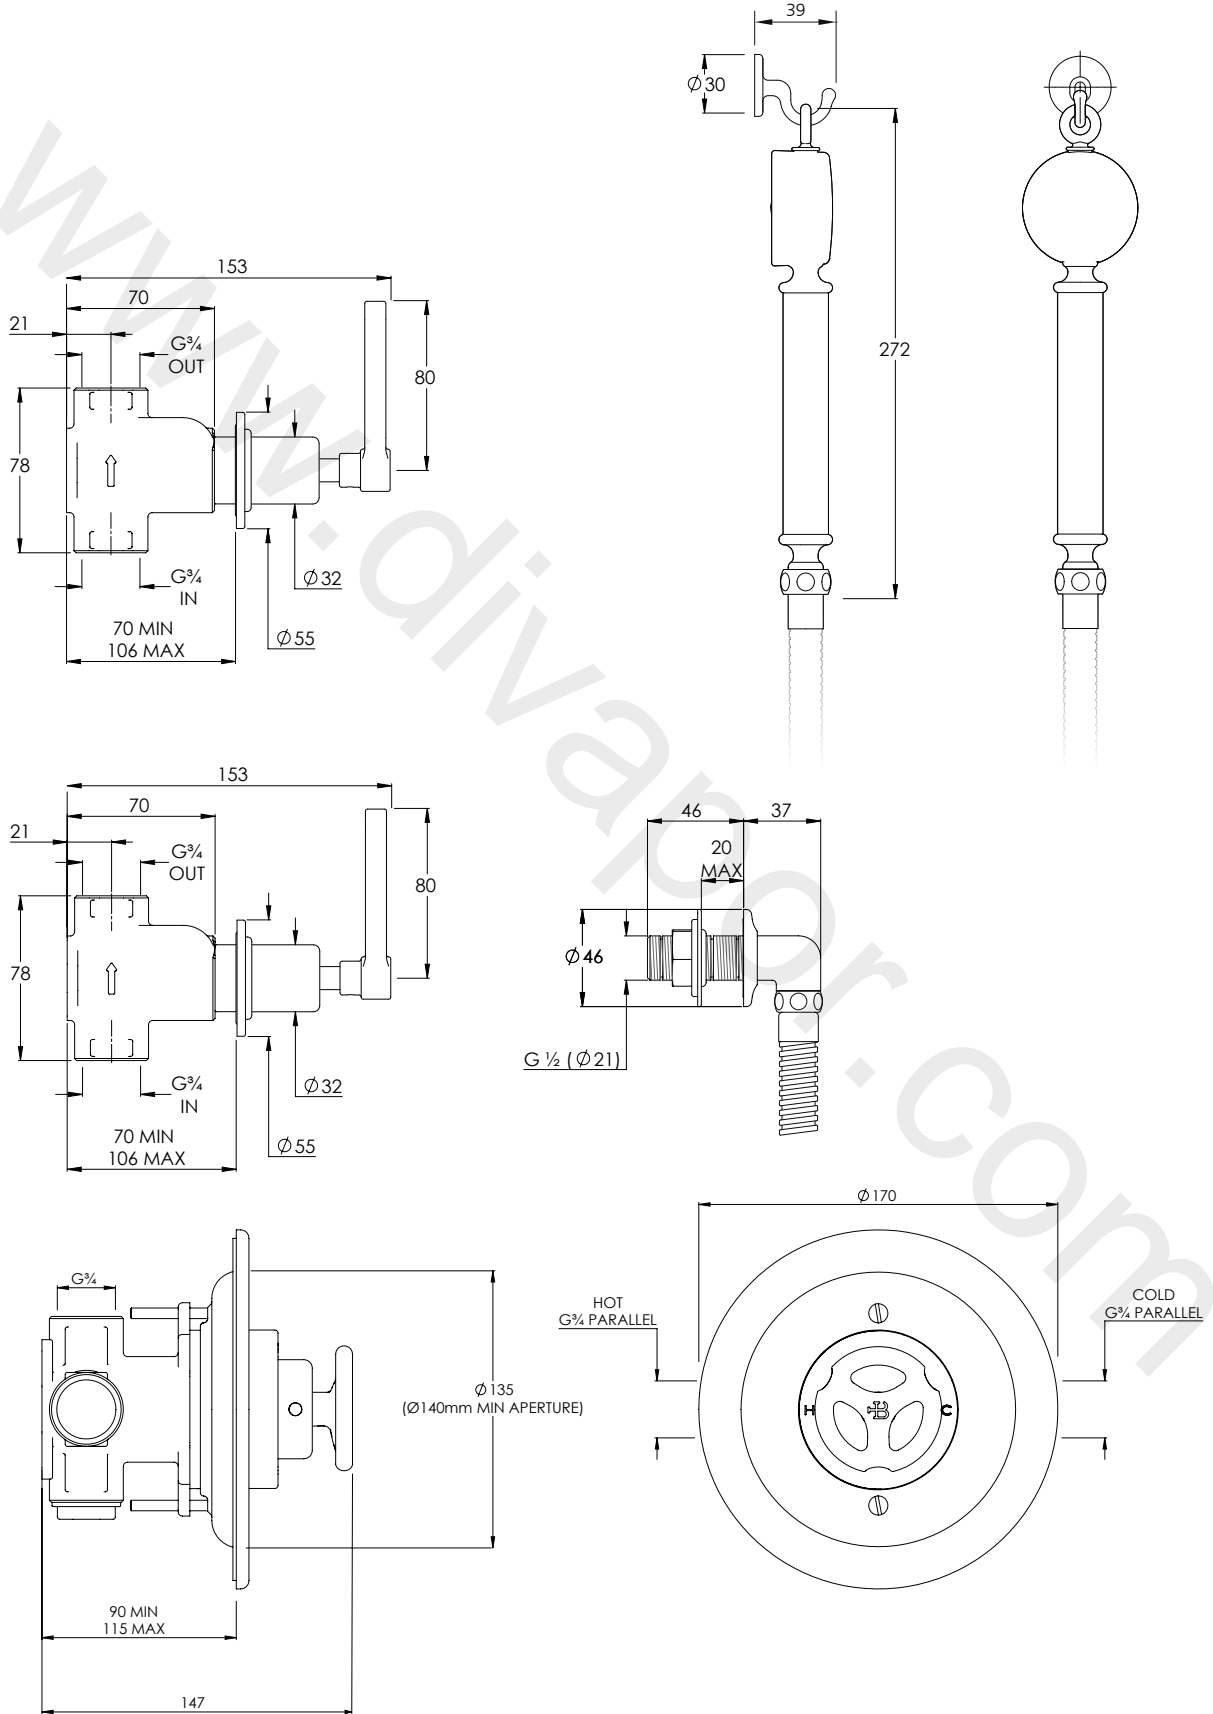

LEFROY BROOKS

IBROC HOUSE ESSEX ROAD
HODDESDON HERTS EN11 0QS UK
T: +44 (0)1992 708 316 F: +44 (0)1992 708 317

TT8803

TEN TEN ARCHIPELAGO THERMOSTATIC SHOWER
VALVE WITH FLOW CONTROLS & HAND SHOWER

DIMENSIONAL DATA SHEET

DATE: 25/08/2020

REVISION: A

COPYRIGHT © LBIP LTD. ALL RIGHTS RESERVED

DIMENSIONS IN MILLIMETRES

WHILST EVERY EFFORT IS MADE TO ENSURE THE ACCURACY OF THESE DATA SHEETS THEY ARE SUBJECT TO CHANGE WITHOUT NOTICE AS PART OF THE COMPANY'S PRODUCT DEVELOPMENT PROCESS