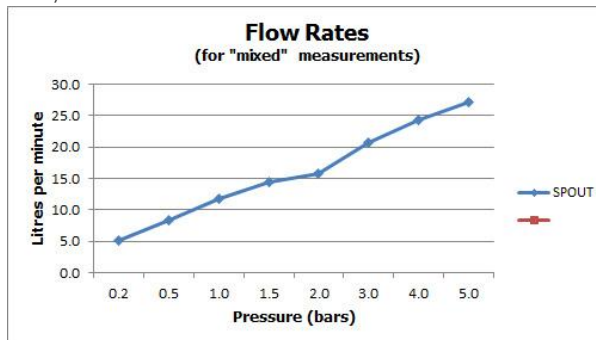

.....

SPECIFICATION SHEET

COLLECTION: VECTA
PRODUCT CODE: AX-VEC-106/CD-CP

DESCRIPTION:

basin pillar taps
deck mounted
with water flow straightener
cold ceramic cartridge C-201-RTC
hot ceramic cartridge C-201-LTC
1/2" x 47mm threaded tail connections
deck mount drill hole diameter 22mm
minimum operating pressure 0.2 bar LP

FINISH:

Chrome

FLOW REGULATOR:

FR-106/4-PLA

MINIMUM OPERATING PRESSURE:

0.2 bar LP

FLOW RATE AT 3.0 BAR FLOW PRESSURE:

21 l/min