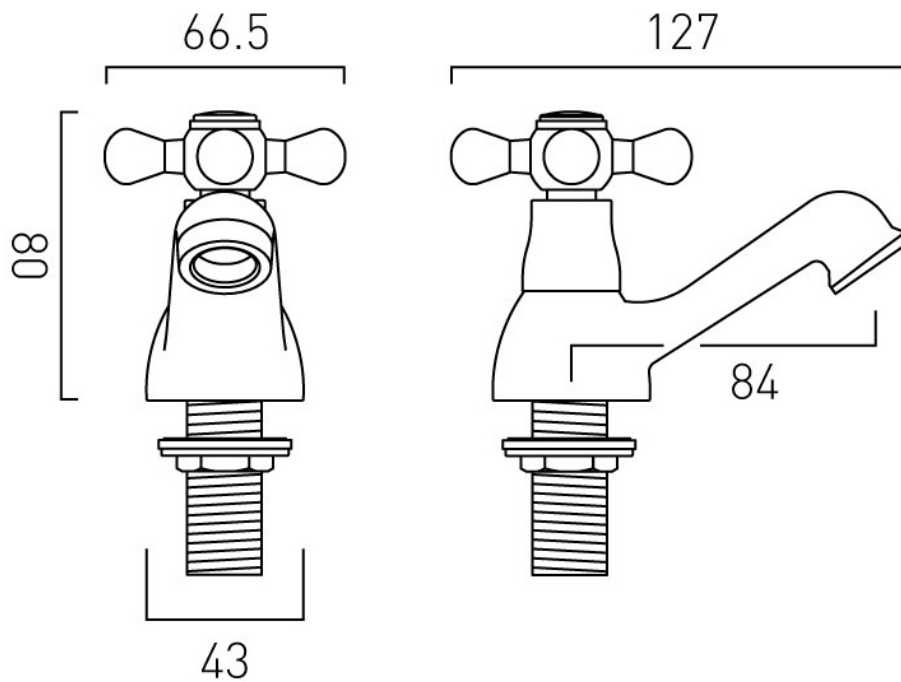

.....

SPECIFICATION SHEET

COLLECTION: VICTORIANA
PRODUCT CODE: AX-VIC-106/CD-CP

DESCRIPTION:

basin pillar taps
deck mounted
cold ceramic cartridge C-201-RTC
hot ceramic cartridge C-201-LTC
1/2" x 50mm threaded connections
deck mount drill hole diameter 22mm
minimum operating pressure 0.2 bar
LP

WWW.VADO.COM/AXCES

AXCES
by VADO

.....

TECHNICAL DRAWING

COLLECTION: VICTORIANA

PRODUCT CODE: AX-VIC-106/CD-CP

CONTACT

SALES: 01934 744466