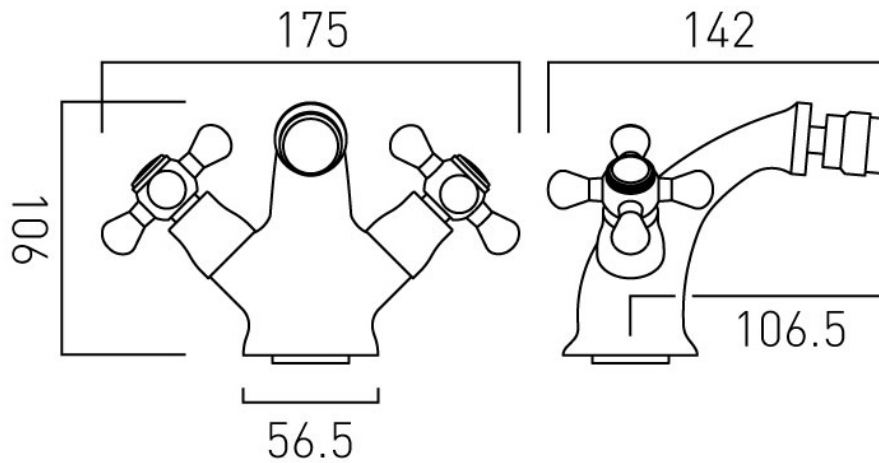

.....

SPECIFICATION SHEET

COLLECTION: VICTORIANA
PRODUCT CODE: AX-VIC-110/CD-CP

DESCRIPTION:

mono bidet mixer
deck mounted with pop-up waste
with water flow straightener
with Neoperl water flow aerator
cold ceramic cartridge C-201-RTC
hot ceramic cartridge C-201-LTC
2 x 1/2" nut x 400mm flexipipe
connections
deck mount drill hole diameter 33mm
minimum operating pressure 0.2 bar
LP

AFTERSALES: 01934 745163

EMAIL: SALES@VADO.COM

WWW.VADO.COM/AXCES

AXCES
by VADO

.....

TECHNICAL DRAWING

COLLECTION: VICTORIANA

PRODUCT CODE: AX-VIC-110/CD-CP