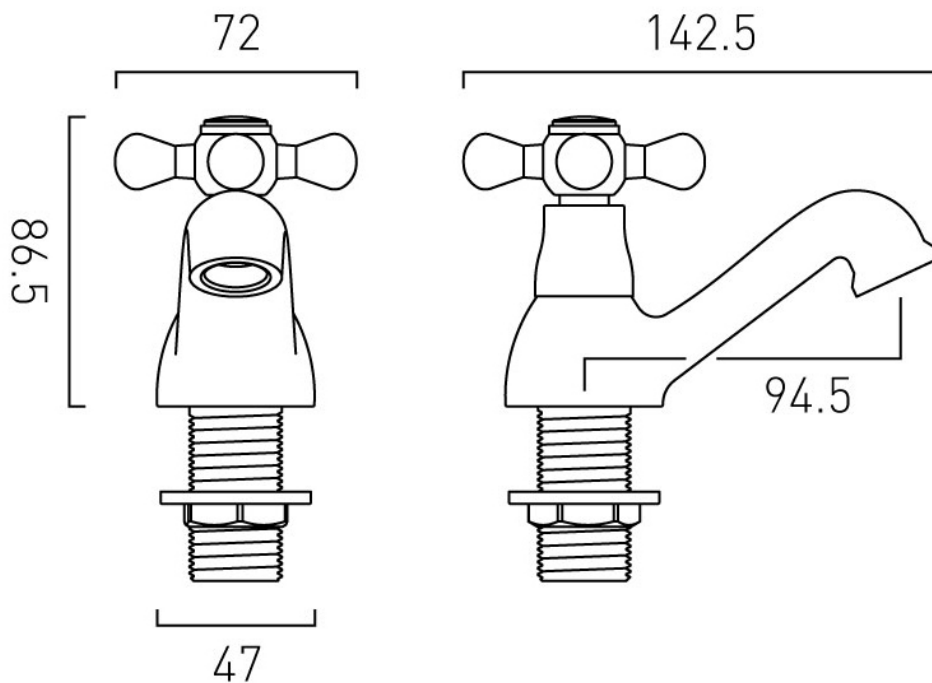

# SPECIFICATION SHEET

COLLECTION: VICTORIANA  
PRODUCT CODE: AX-VIC-136/CD-CP

**DESCRIPTION:**

bath pillar taps  
deck mounted  
cold ceramic cartridge C-201-RTC  
hot ceramic cartridge C-201-LTC  
3/4" x 50mm male threaded connections  
deck mount drill hole diameter 27mm  
minimum operating pressure 0.2 bar LP

# TECHNICAL DRAWING

COLLECTION: VICTORIANA  
PRODUCT CODE: AX-VIC-136/CD-CP