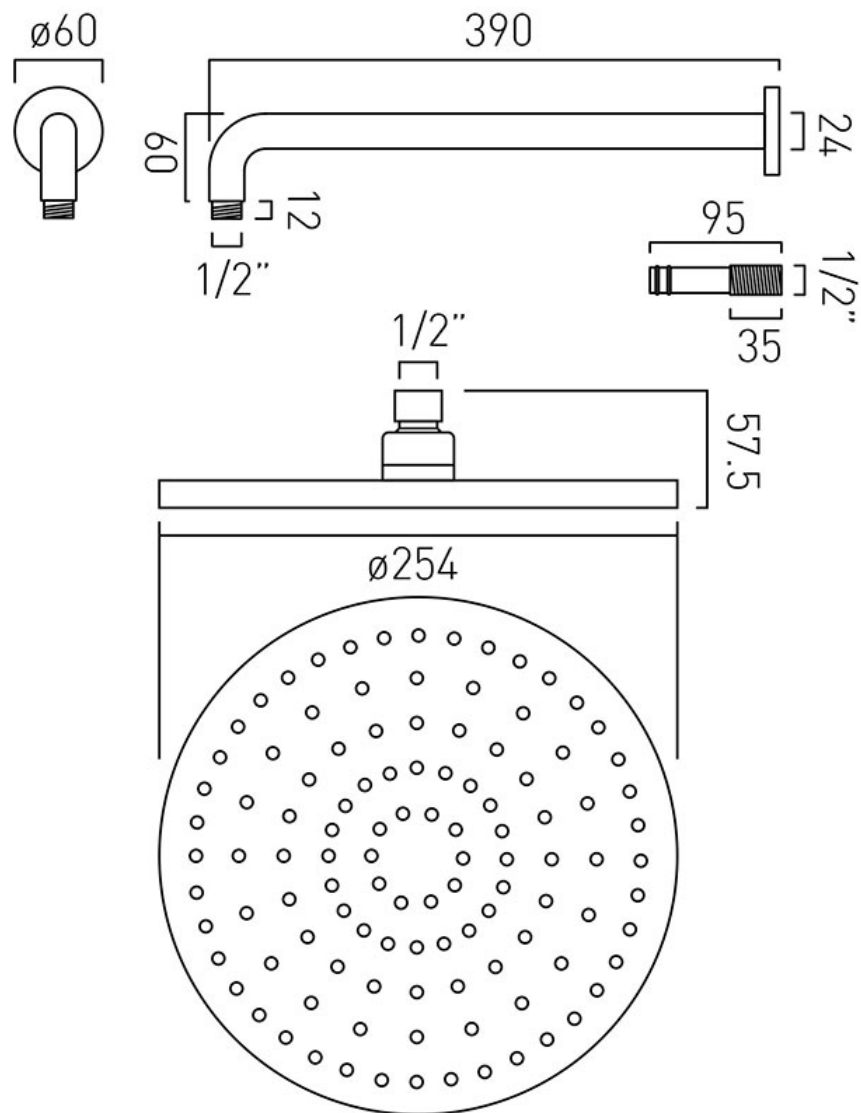

# TECHNICAL DRAWING

COLLECTION:

PRODUCT CODE: WG-SATURN2/SA-C/P

tel: 01934 744466  
email: sales@vado.com  
www.vado.com

**where inspiration flows**  
taps | showering | accessories