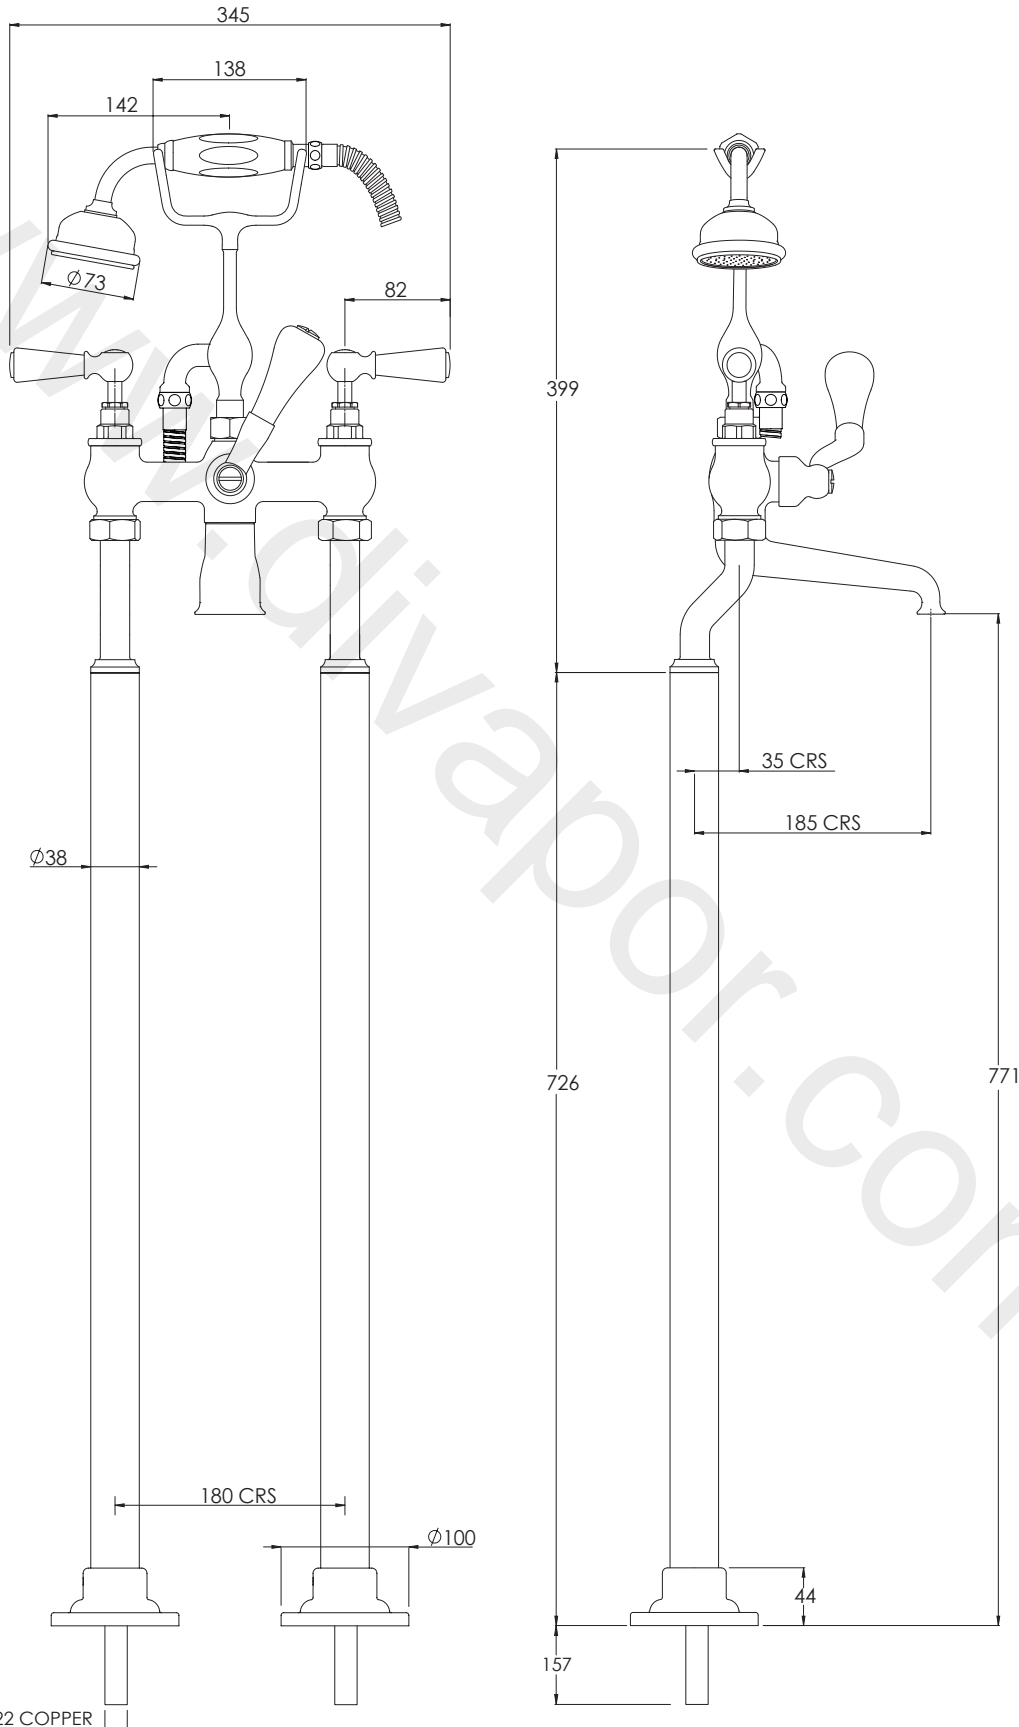

# WL1144

CLASSIC BATH SHOWER MIXER WITH  
WHITE LEVERS AND STANDPIPES

DIMENSIONAL DATA SHEET

DATE: 08/04/19

REVISION: E

COPYRIGHT © LBIP LTD. ALL RIGHTS RESERVED

DIMENSIONS IN MILLIMETRES

WHILST EVERY EFFORT IS MADE TO ENSURE THE ACCURACY OF THESE DATA SHEETS THEY ARE SUBJECT TO CHANGE WITHOUT NOTICE AS PART OF THE COMPANY'S PRODUCT DEVELOPMENT PROCESS