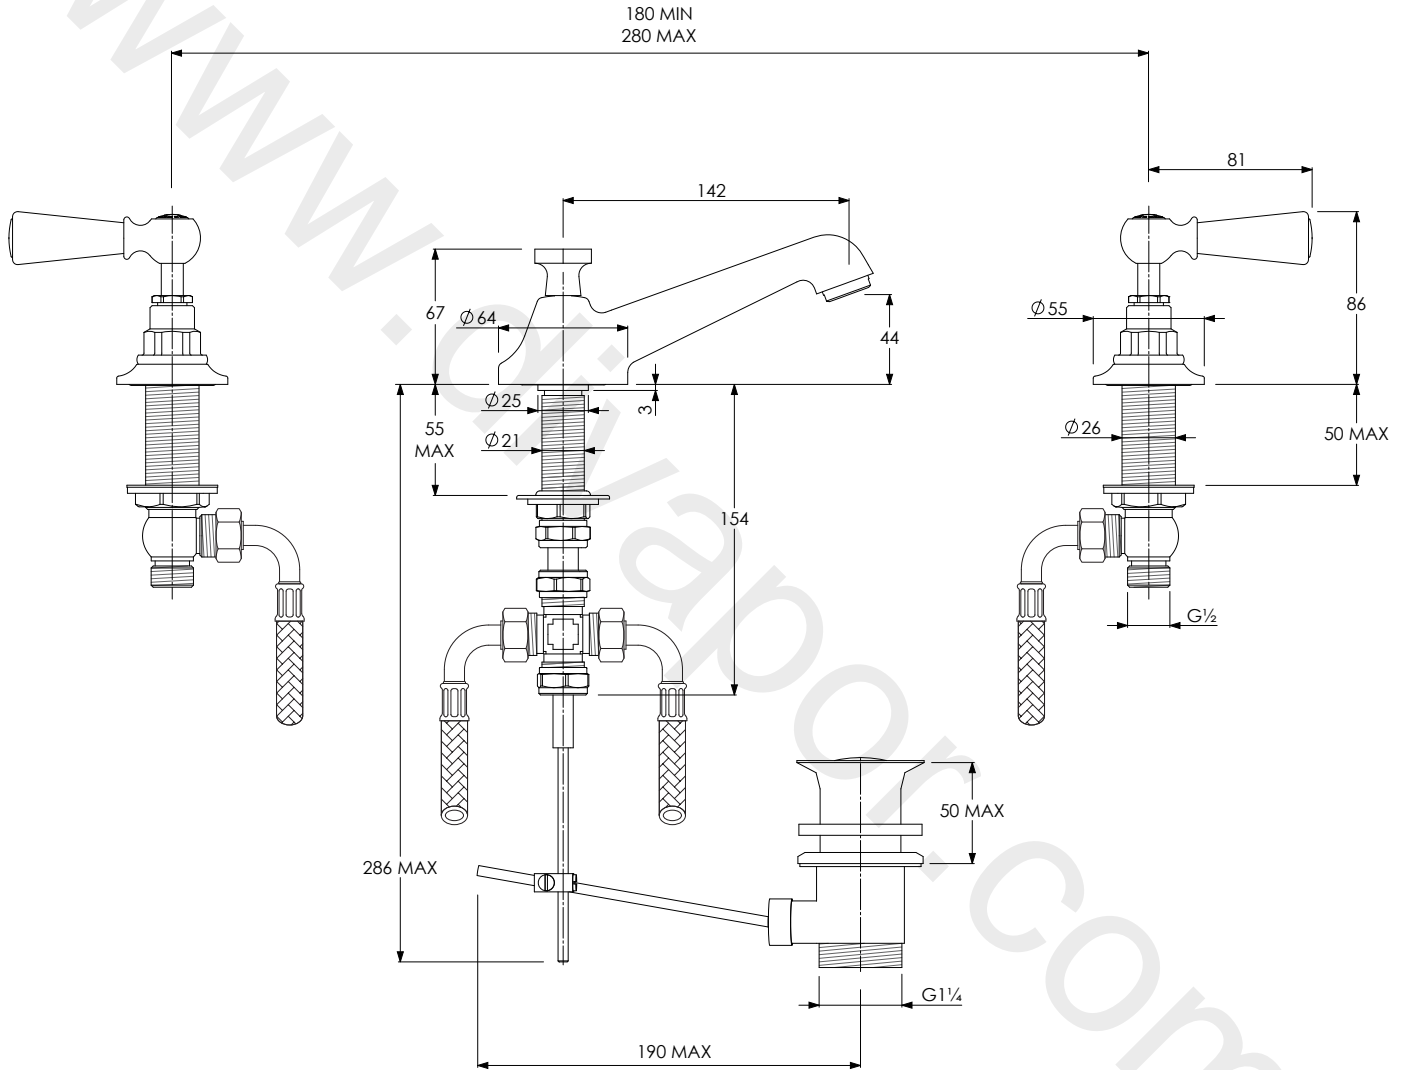

# WL1220

CLASSIC BASIN MIXER WITH WHITE LEVERS  
AND POP-UP WASTE

DIMENSIONAL DATA SHEET

DATE: 02/01/2019

REVISION: D

COPYRIGHT © LBIP LTD. ALL RIGHTS RESERVED

DIMENSIONS IN MILLIMETRES

WHILST EVERY EFFORT IS MADE TO ENSURE THE ACCURACY OF THESE DATA SHEETS THEY ARE SUBJECT TO CHANGE WITHOUT NOTICE AS PART OF THE COMPANY'S PRODUCT DEVELOPMENT PROCESS