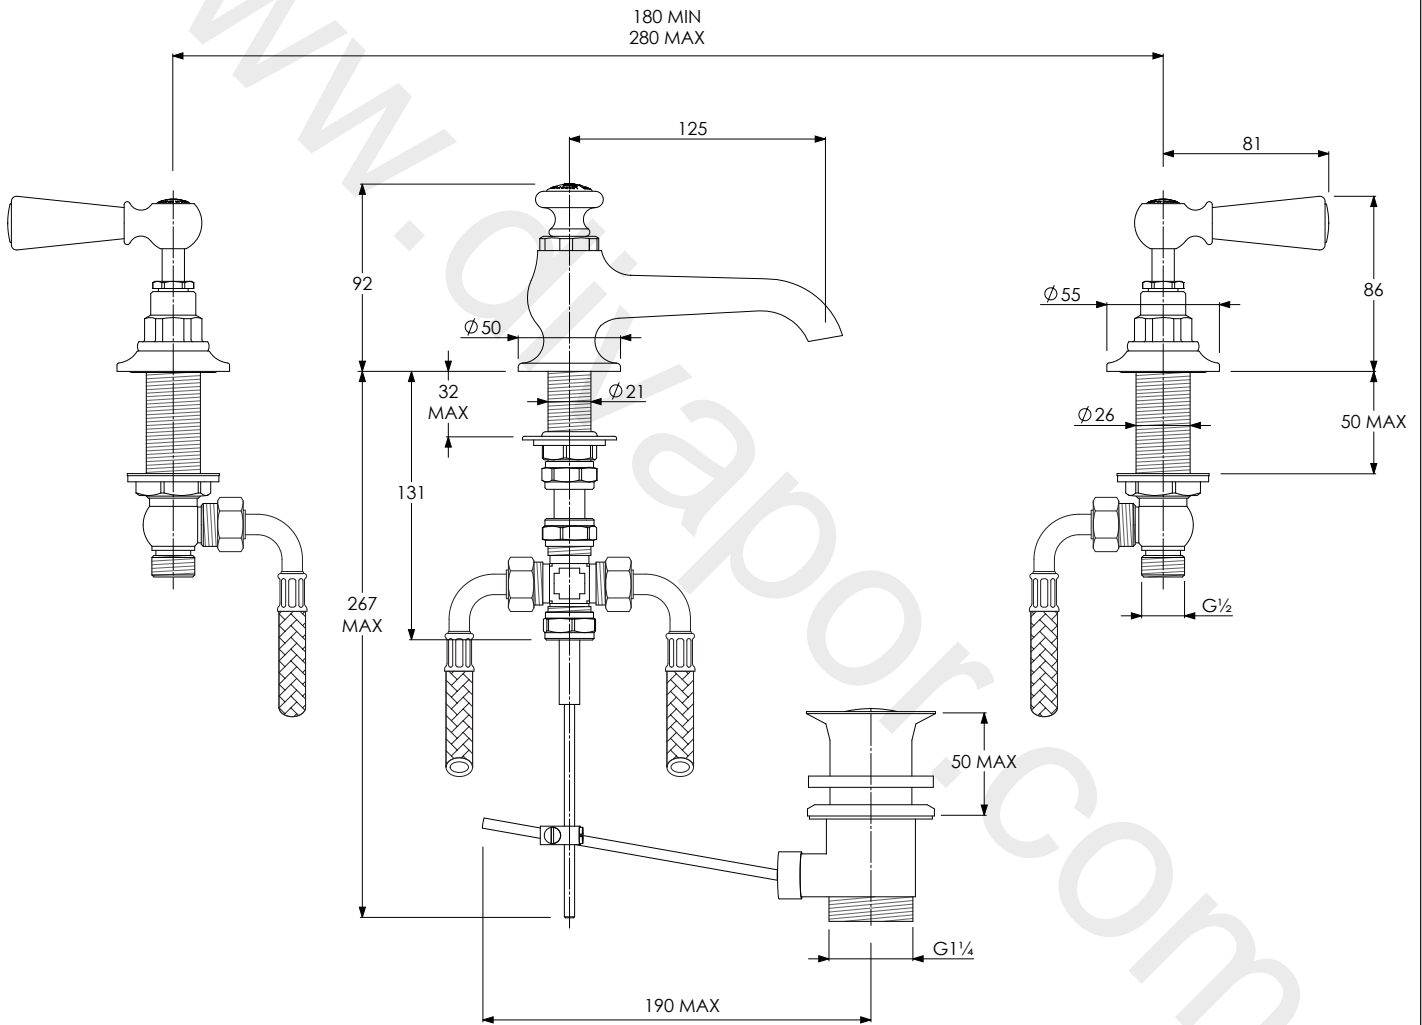

# WL1224

CONNAUGHT BASIN MIXER WITH WHITE  
LEVERS AND POP-UP WASTE

DIMENSIONAL DATA SHEET

DATE: 07/05/2019

REVISION: D

COPYRIGHT © LBIP LTD. ALL RIGHTS RESERVED

DIMENSIONS IN MILLIMETRES

WHILST EVERY EFFORT IS MADE TO ENSURE THE ACCURACY OF THESE DATA SHEETS THEY ARE SUBJECT TO CHANGE WITHOUT NOTICE AS PART OF THE COMPANY'S PRODUCT DEVELOPMENT PROCESS