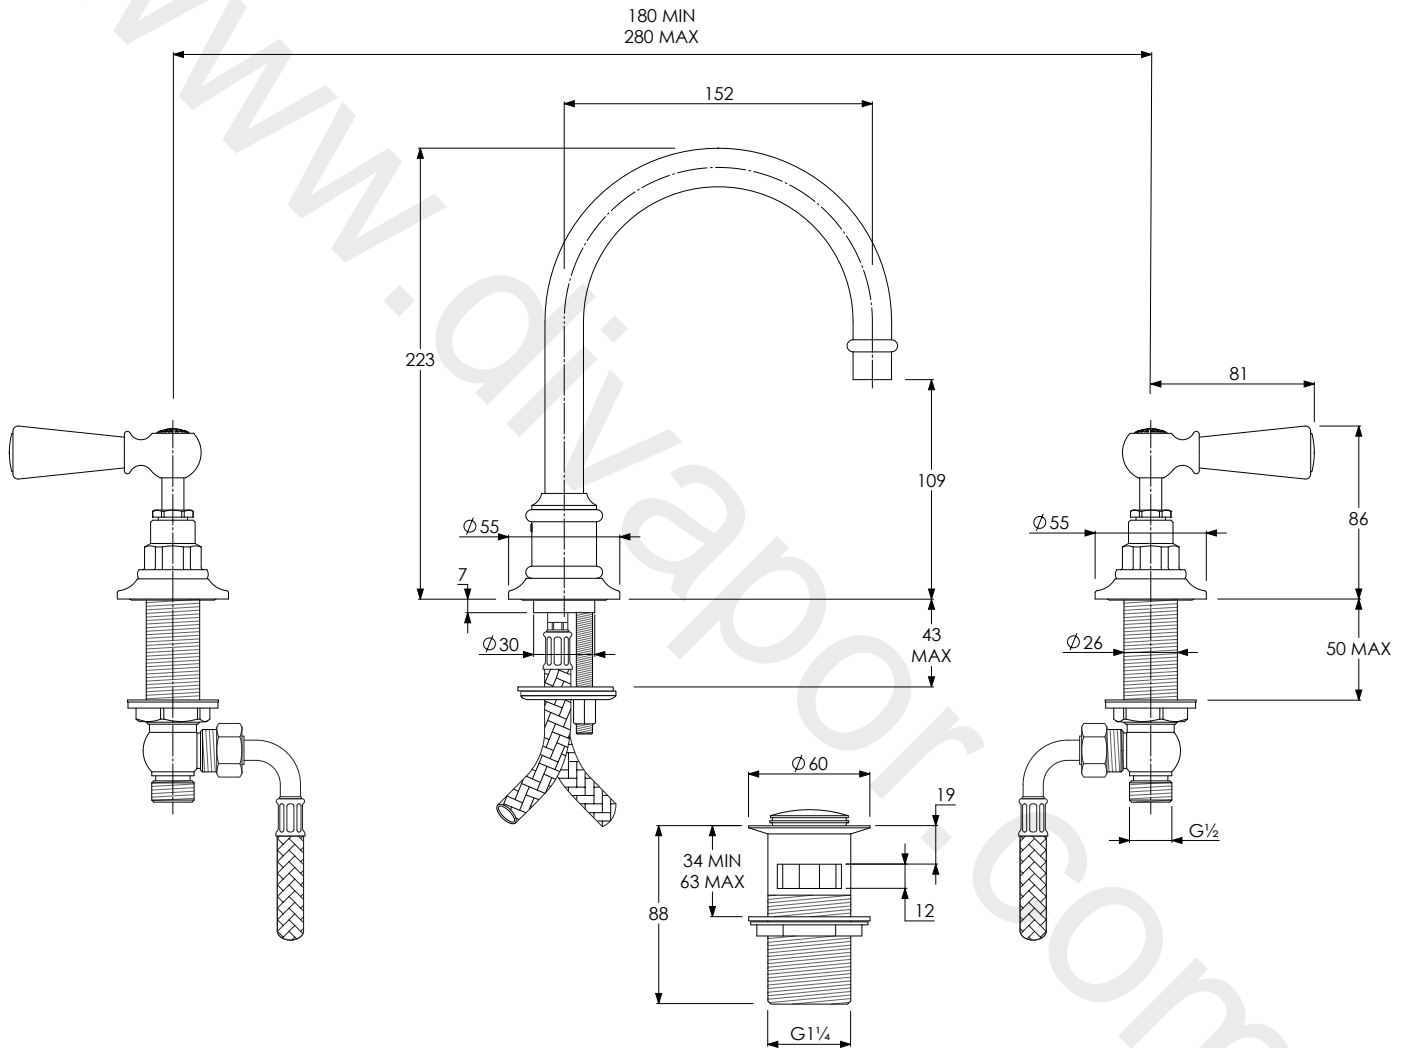

LEFROY BROOKS

IBROC HOUSE ESSEX ROAD
HODDESDON HERTS EN11 0QS UK
T: +44 (0)1992 708 316 F: +44 (0)1992 708 317

WL1230

CLASSIC TUBULAR BASIN MIXER WITH
WHITE LEVERS AND CLICK-UP WASTE

DIMENSIONAL DATA SHEET

DATE: 02/01/2019

REVISION: A

COPYRIGHT © LBIP LTD. ALL RIGHTS RESERVED

DIMENSIONS IN MILLIMETRES

WHILST EVERY EFFORT IS MADE TO ENSURE THE ACCURACY OF THESE DATA SHEETS THEY ARE SUBJECT TO CHANGE WITHOUT NOTICE AS PART OF THE COMPANY'S PRODUCT DEVELOPMENT PROCESS