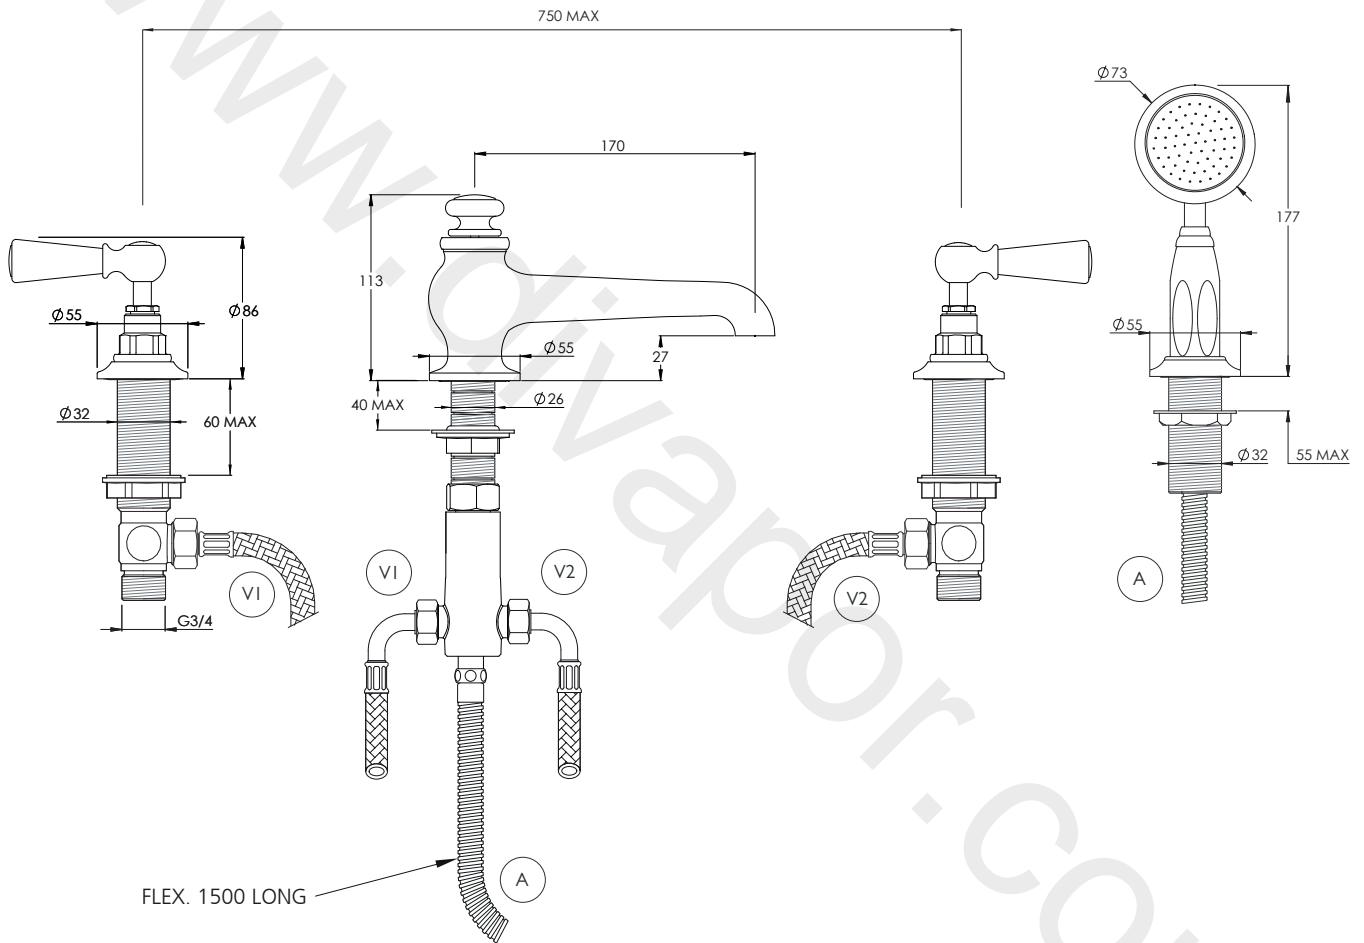

LEFROY BROOKS

IBROC HOUSE ESSEX ROAD
HODDESDON HERTS EN11 0QS UK
T: +44 (0)1992 708 316 F: +44 (0)1992 708 317

WL1250

CLASSIC WHITE LEVER 4 HOLE BATH SHOWER
MIXER

DIMENSIONAL DATA SHEET

DATE: 30/05/2019

REVISION: C

COPYRIGHT © LBIP LTD. ALL RIGHTS RESERVED

DIMENSIONS IN MILLIMETRES

WHILST EVERY EFFORT IS MADE TO ENSURE THE ACCURACY OF THESE DATA SHEETS THEY ARE SUBJECT TO CHANGE WITHOUT NOTICE AS PART OF THE COMPANY'S PRODUCT DEVELOPMENT PROCESS