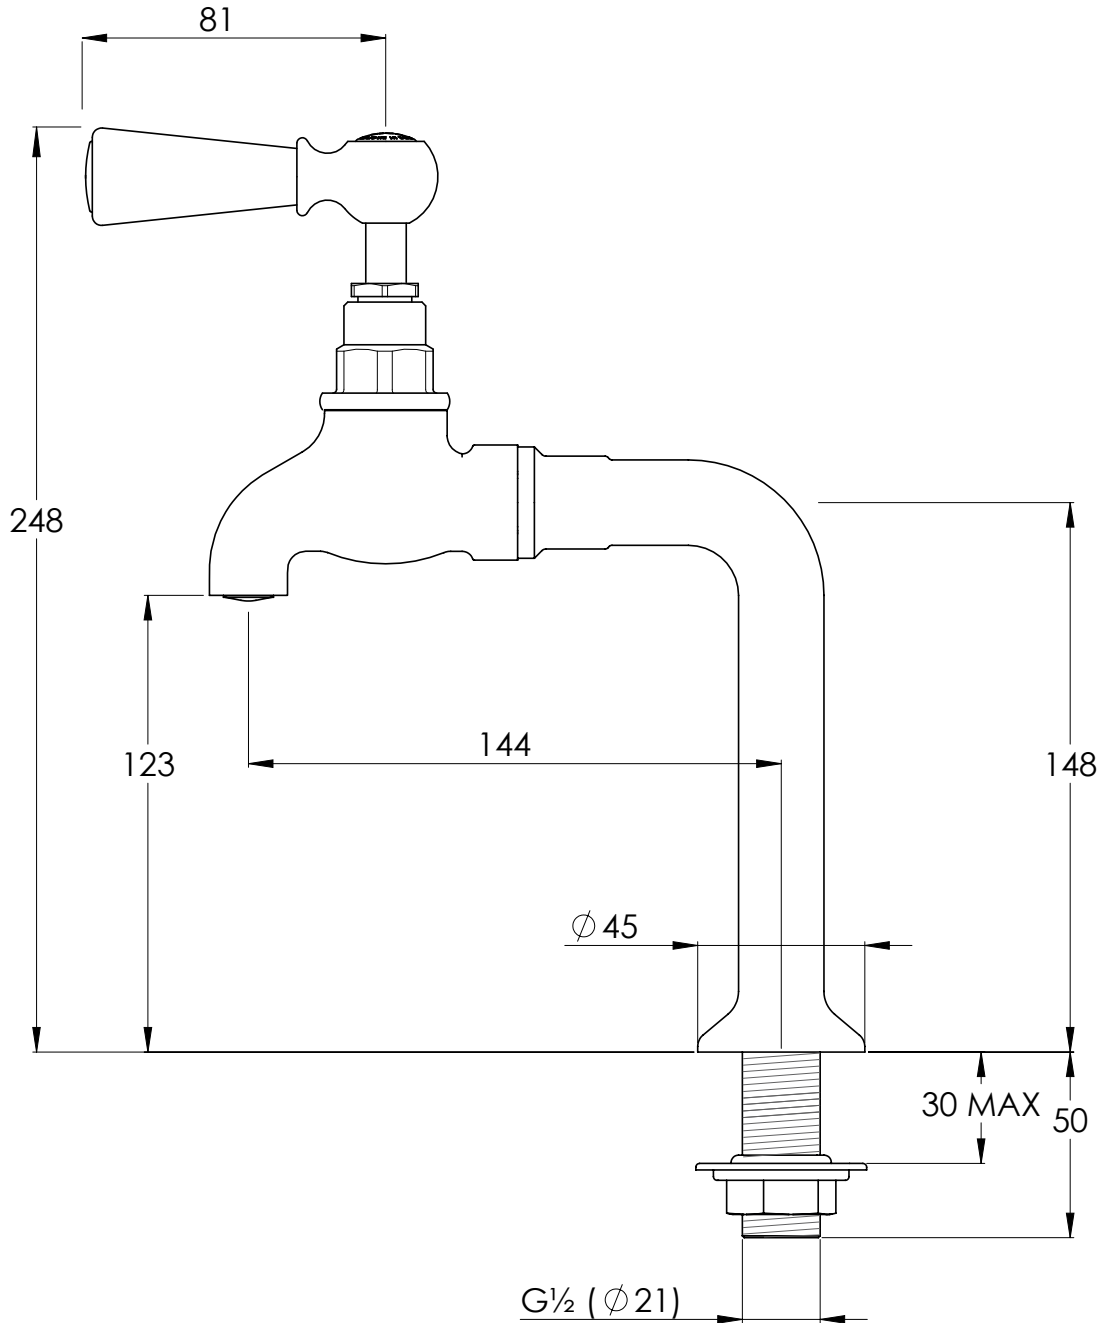

LEFROY BROOKS

IBROC HOUSE ESSEX ROAD
HODDESDON HERTS EN11 0QS UK
T: +44 (0)1992 708 316 F: +44 (0)1992 708 317

WL1590

CLASSIC WHITE LEVER KITCHEN BIBCOCK AND
PILLARS (1 PAIR)

DIMENSIONAL DATA SHEET

DATE: 03/06/2019

REVISION: B

COPYRIGHT © LBIP LTD. ALL RIGHTS RESERVED

DIMENSIONS IN MILLIMETRES

WHILST EVERY EFFORT IS MADE TO ENSURE THE ACCURACY OF THESE DATA SHEETS THEY ARE SUBJECT TO CHANGE WITHOUT NOTICE AS PART OF THE COMPANY'S PRODUCT DEVELOPMENT PROCESS