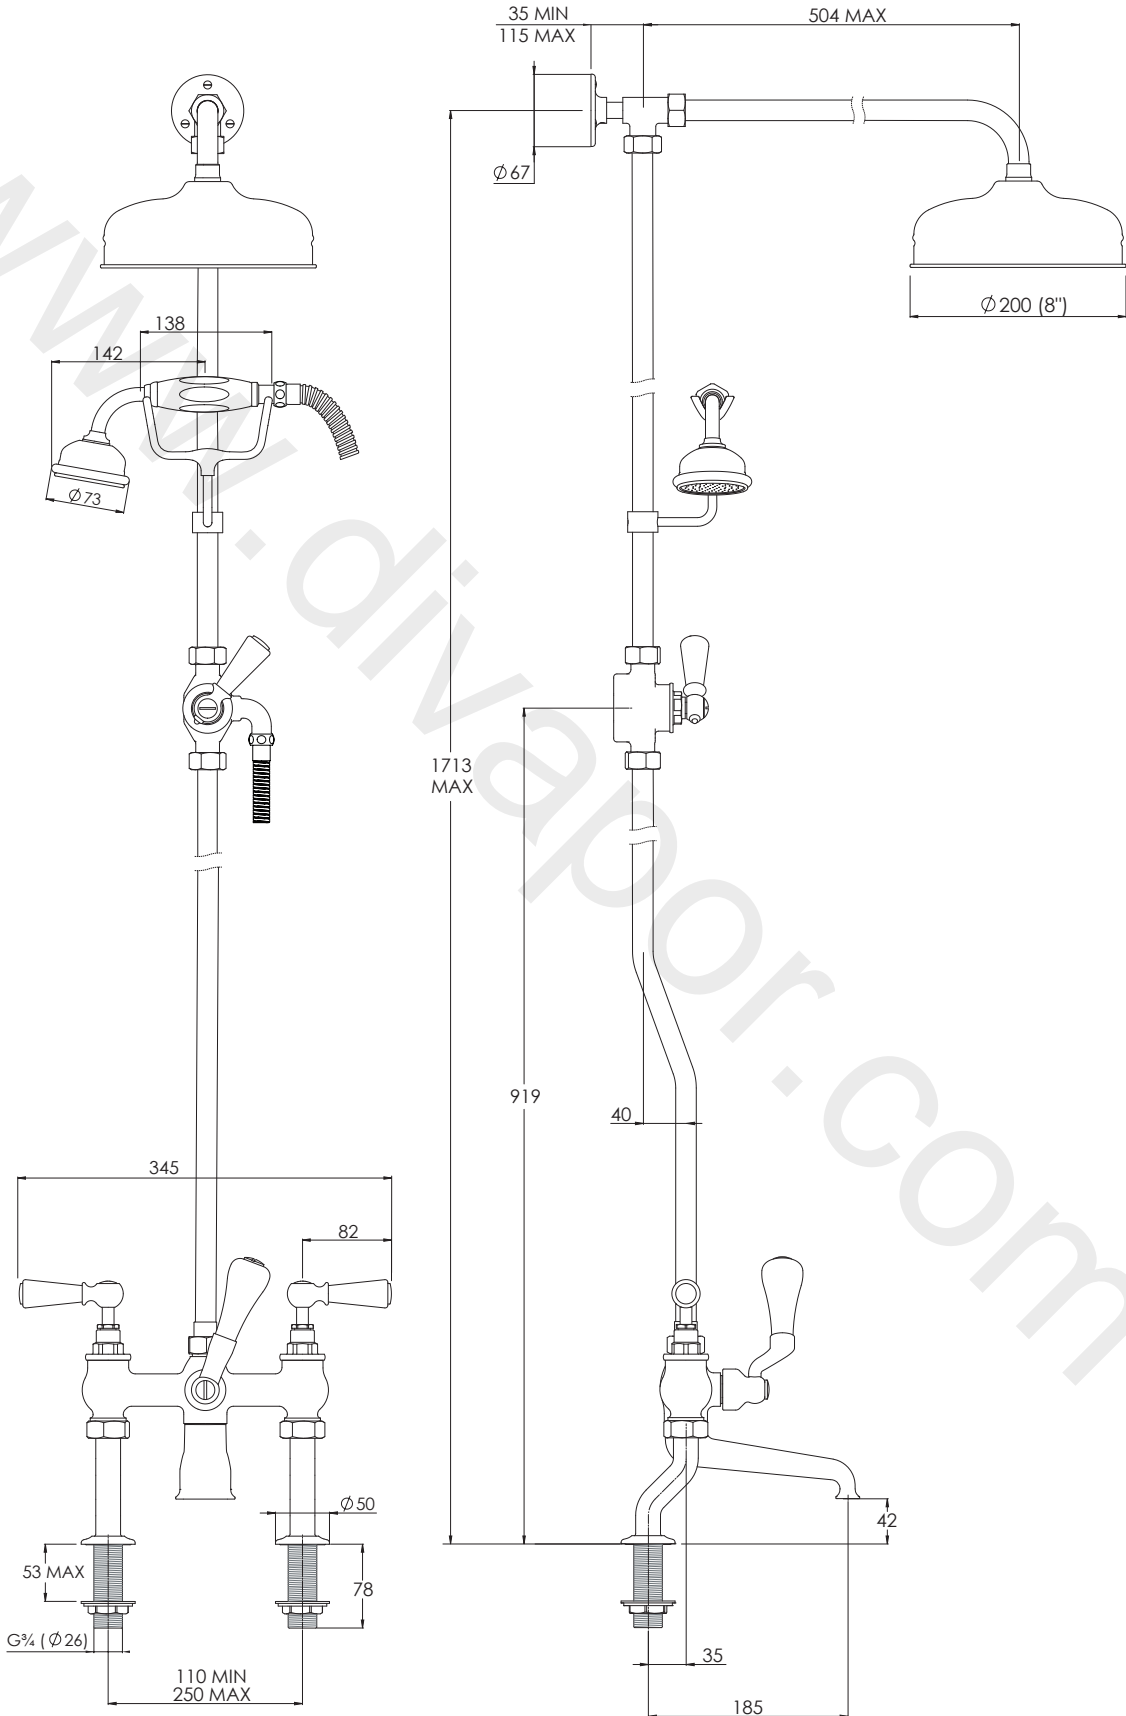

LEFROY BROOKS

IBROC HOUSE ESSEX ROAD
HODDESDON HERTS EN11 0QS UK
T: +44 (0)1992 708 316 F: +44 (0)1992 708 317

WL1701

CLASSIC DECK MOUNTED BATH SHOWER MIXER
WITH WHITE LEVERS, RISER KIT, LEVER DIVERTER,
HAND SHOWER AND 8" ROSE

DIMENSIONAL DATA SHEET

DATE: 11/04/2019

REVISION: D

COPYRIGHT © LBIP LTD. ALL RIGHTS RESERVED

DIMENSIONS IN MILLIMETRES

WHILST EVERY EFFORT IS MADE TO ENSURE THE ACCURACY OF THESE DATA SHEETS THEY ARE SUBJECT TO CHANGE WITHOUT NOTICE AS PART OF THE COMPANY'S PRODUCT DEVELOPMENT PROCESS