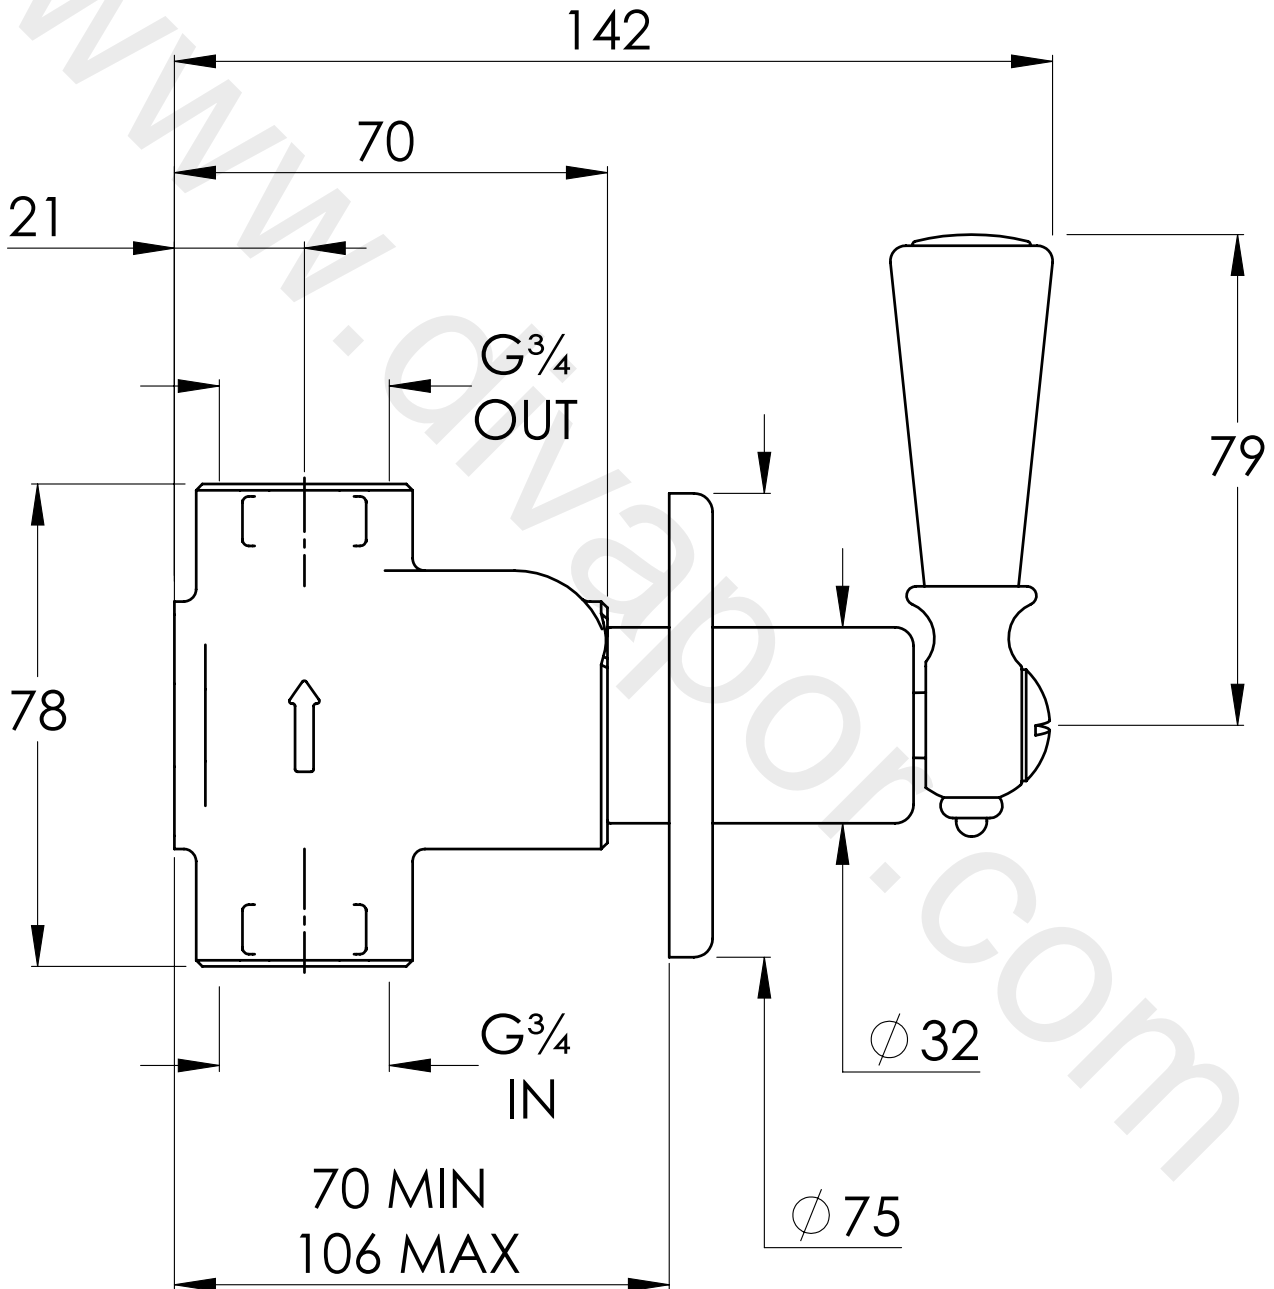

# WL5000

CLASSIC WHITE LEVER FLOW CONTROL VALVE

DIMENSIONAL DATA SHEET

DATE: 23/01/2020

REVISION: C

DIMENSIONS IN MILLIMETRES

WHILST EVERY EFFORT IS MADE TO ENSURE THE ACCURACY OF THESE DATA SHEETS THEY ARE SUBJECT TO CHANGE WITHOUT NOTICE AS PART OF THE COMPANY'S PRODUCT DEVELOPMENT PROCESS