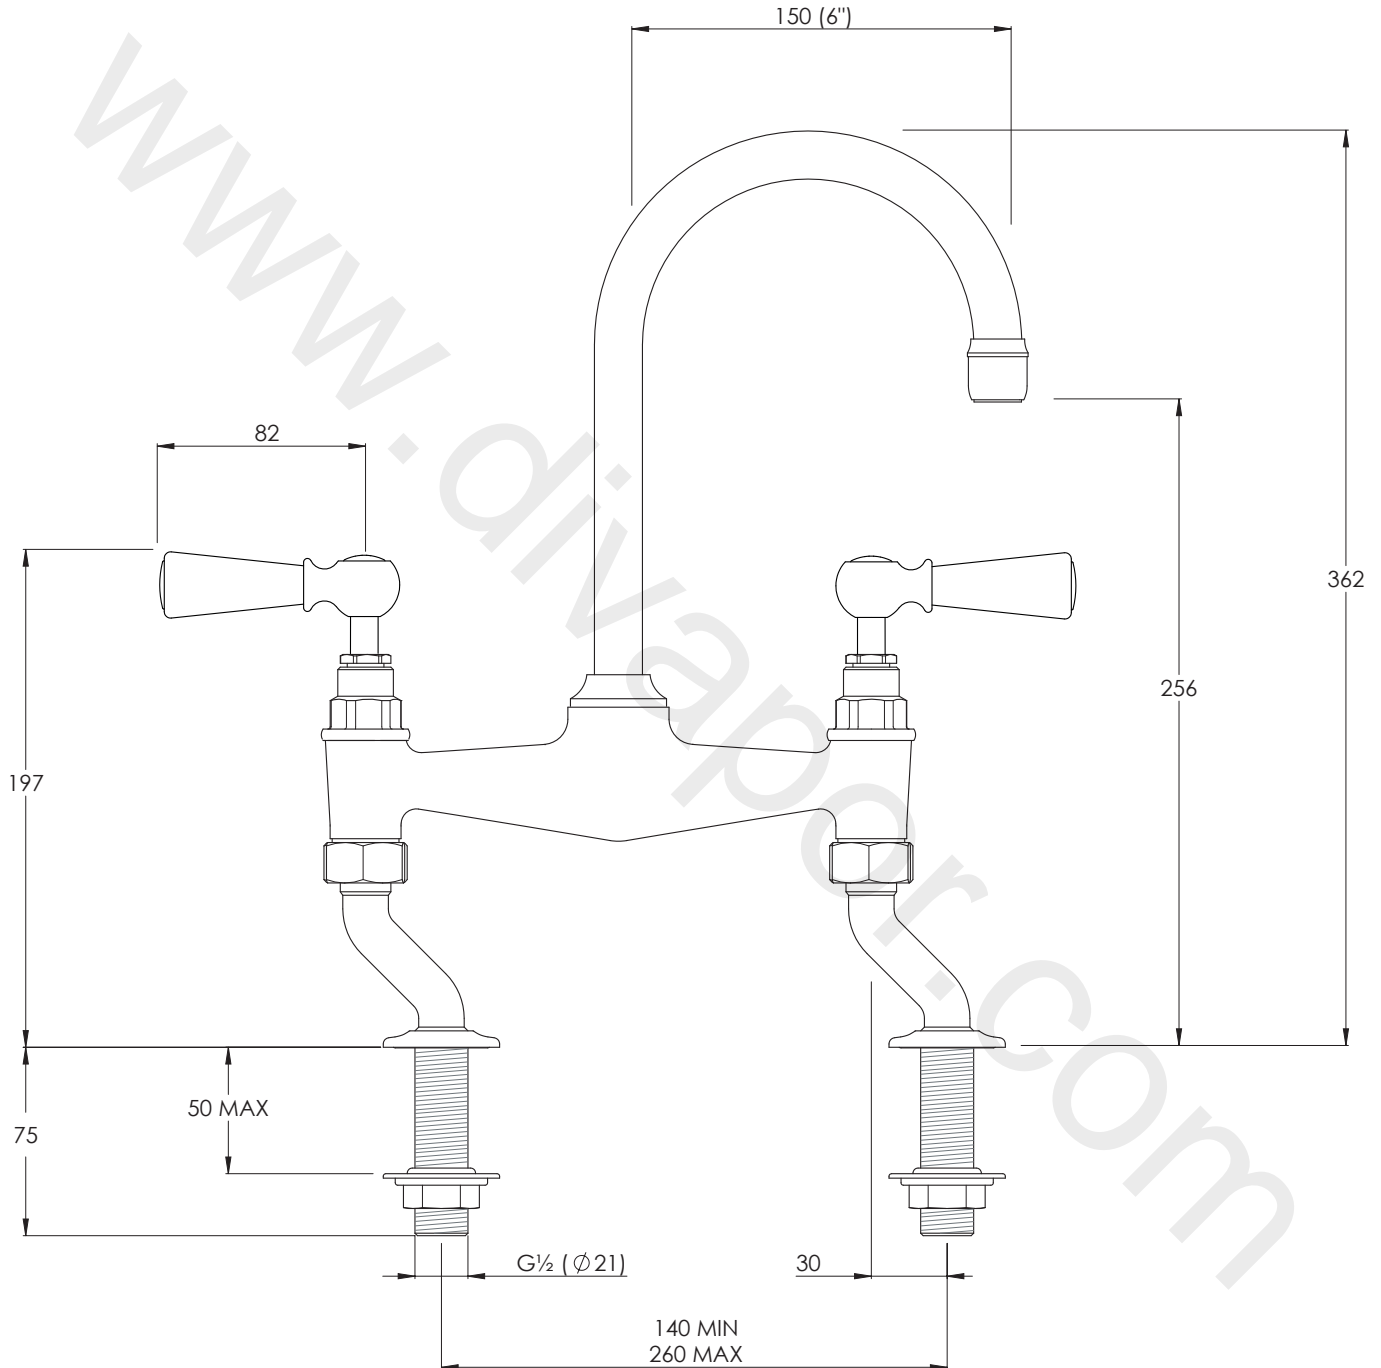

LEFROY BROOKS

IBROC HOUSE ESSEX ROAD
HODDESDON HERTS EN11 0QS UK
T: +44 (0)1992 708 316 F: +44 (0)1992 708 317

WL9007

CLASSIC DECK MOUNTED BASIN BRIDGE MIXER
WITH LEVERS

DIMENSIONAL DATA SHEET

DATE: 31/05/2019

REVISION: B

COPYRIGHT © LBIP LTD. ALL RIGHTS RESERVED

DIMENSIONS IN MILLIMETRES

WHILST EVERY EFFORT IS MADE TO ENSURE THE ACCURACY OF THESE DATA SHEETS THEY ARE SUBJECT TO CHANGE WITHOUT NOTICE AS PART OF THE COMPANY'S PRODUCT DEVELOPMENT PROCESS