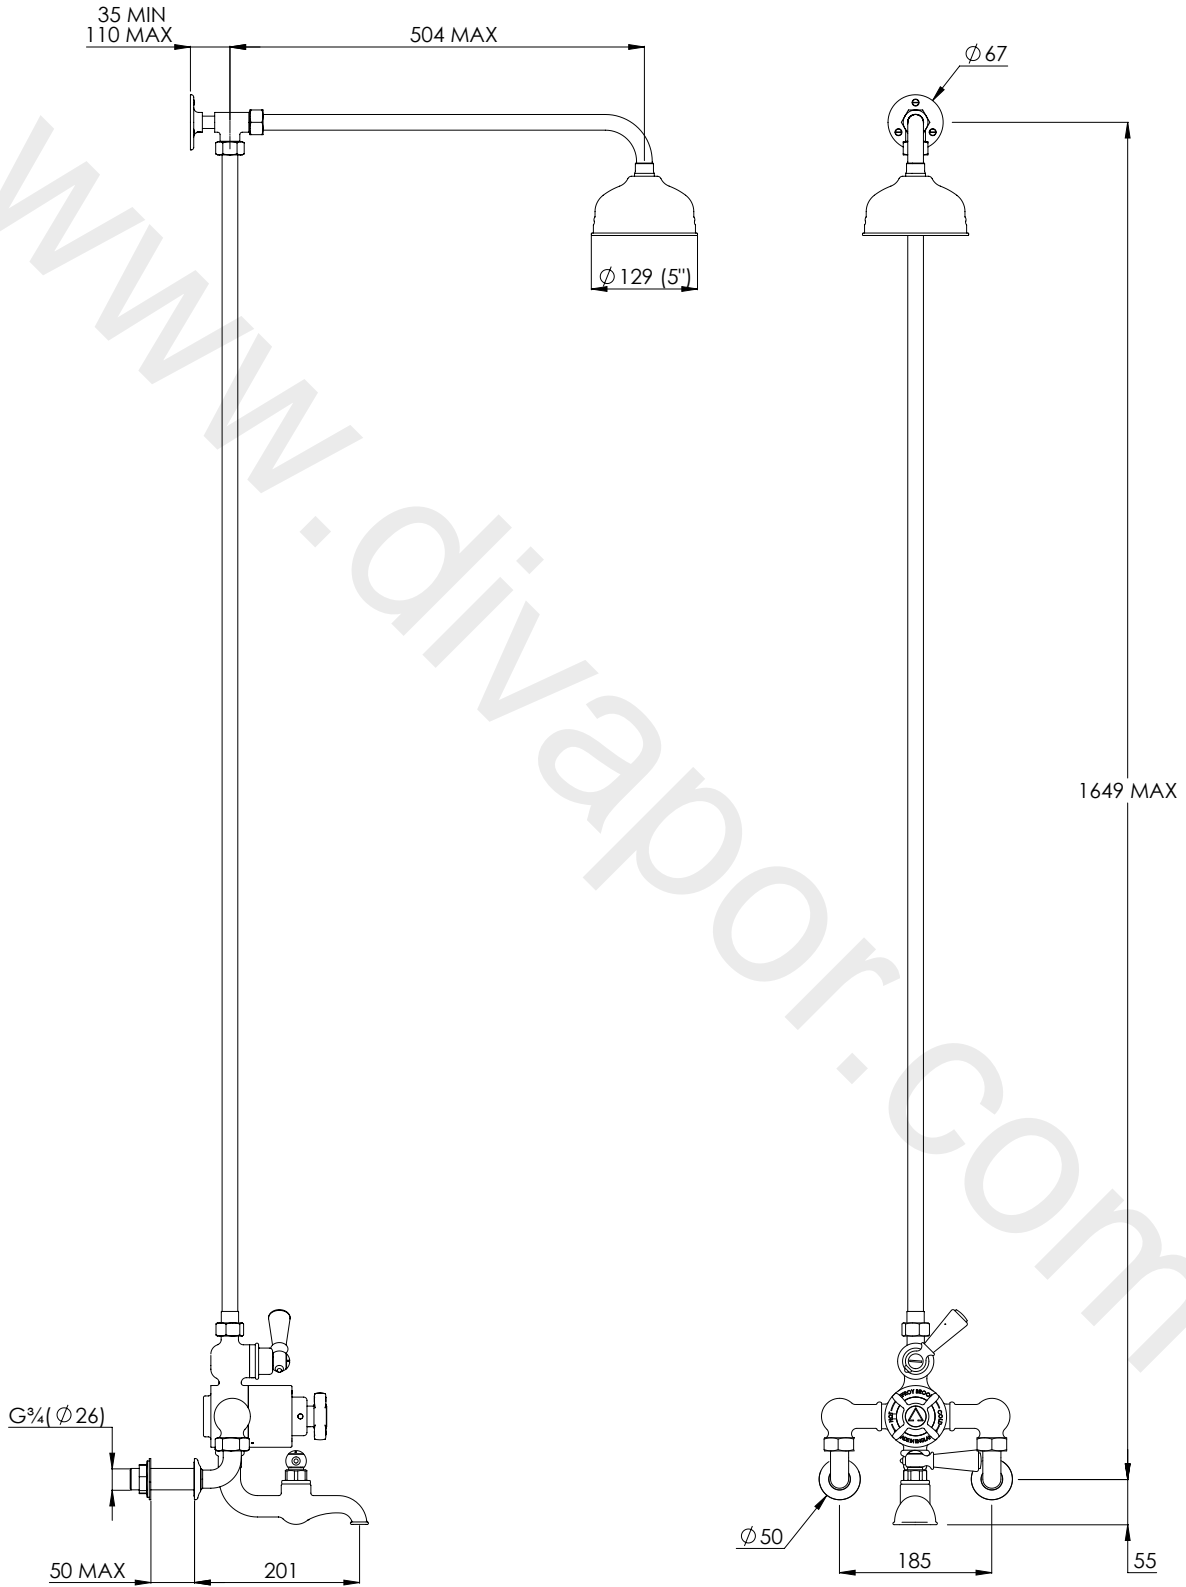

LEFROY BROOKS

IBROC HOUSE ESSEX ROAD
HODDESDON HERTS EN11 0QS UK
T: +44 (0)1992 708 316 F: +44 (0)1992 708 317

WM/BL8821

CLASSIC BLACK WALL MOUNTED THERMOSTATIC
BATH SHOWER MIXER WITH RISER KIT, 5" ROSE AND
ADJUSTABLE RISER PIPE BRACKET

DIMENSIONAL DATA SHEET

DATE: 12/10/2021

REVISION: A

COPYRIGHT © LBIP LTD. ALL RIGHTS RESERVED

DIMENSIONS IN MILLIMETRES

WHILST EVERY EFFORT IS MADE TO ENSURE THE ACCURACY OF THESE DATA SHEETS THEY ARE SUBJECT TO CHANGE WITHOUT NOTICE AS PART OF THE COMPANY'S PRODUCT DEVELOPMENT PROCESS