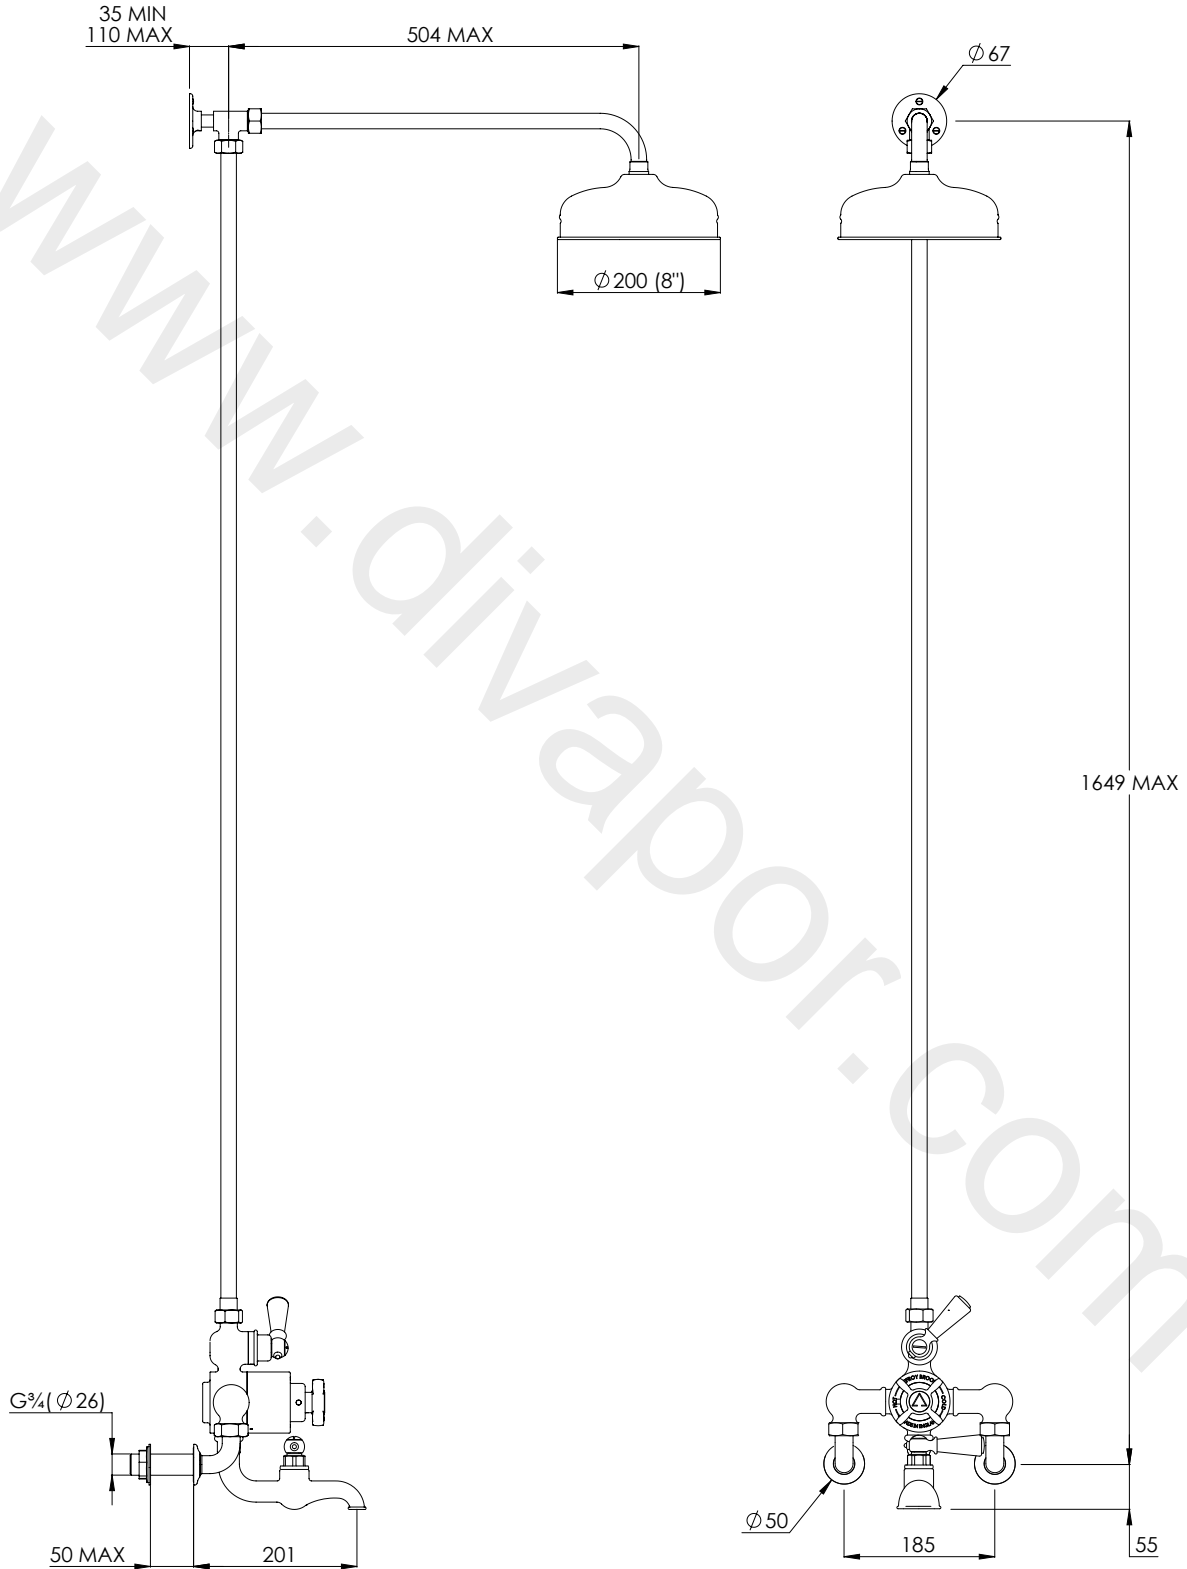

LEFROY BROOKS

IBROC HOUSE ESSEX ROAD
HODDESDON HERTS EN11 0QS UK
T: +44 (0)1992 708 316 F: +44 (0)1992 708 317

WM/BL8822

CLASSIC BLACK WALL MOUNTED THERMOSTATIC
BATH SHOWER MIXER WITH RISER KIT, 8" ROSE AND
ADJUSTABLE RISER PIPE BRACKET

DIMENSIONAL DATA SHEET

DATE: 12/10/2021

REVISION: A

COPYRIGHT © LBIP LTD. ALL RIGHTS RESERVED

DIMENSIONS IN MILLIMETRES

WHILST EVERY EFFORT IS MADE TO ENSURE THE ACCURACY OF THESE DATA SHEETS THEY ARE SUBJECT TO CHANGE WITHOUT NOTICE AS PART OF THE COMPANY'S PRODUCT DEVELOPMENT PROCESS