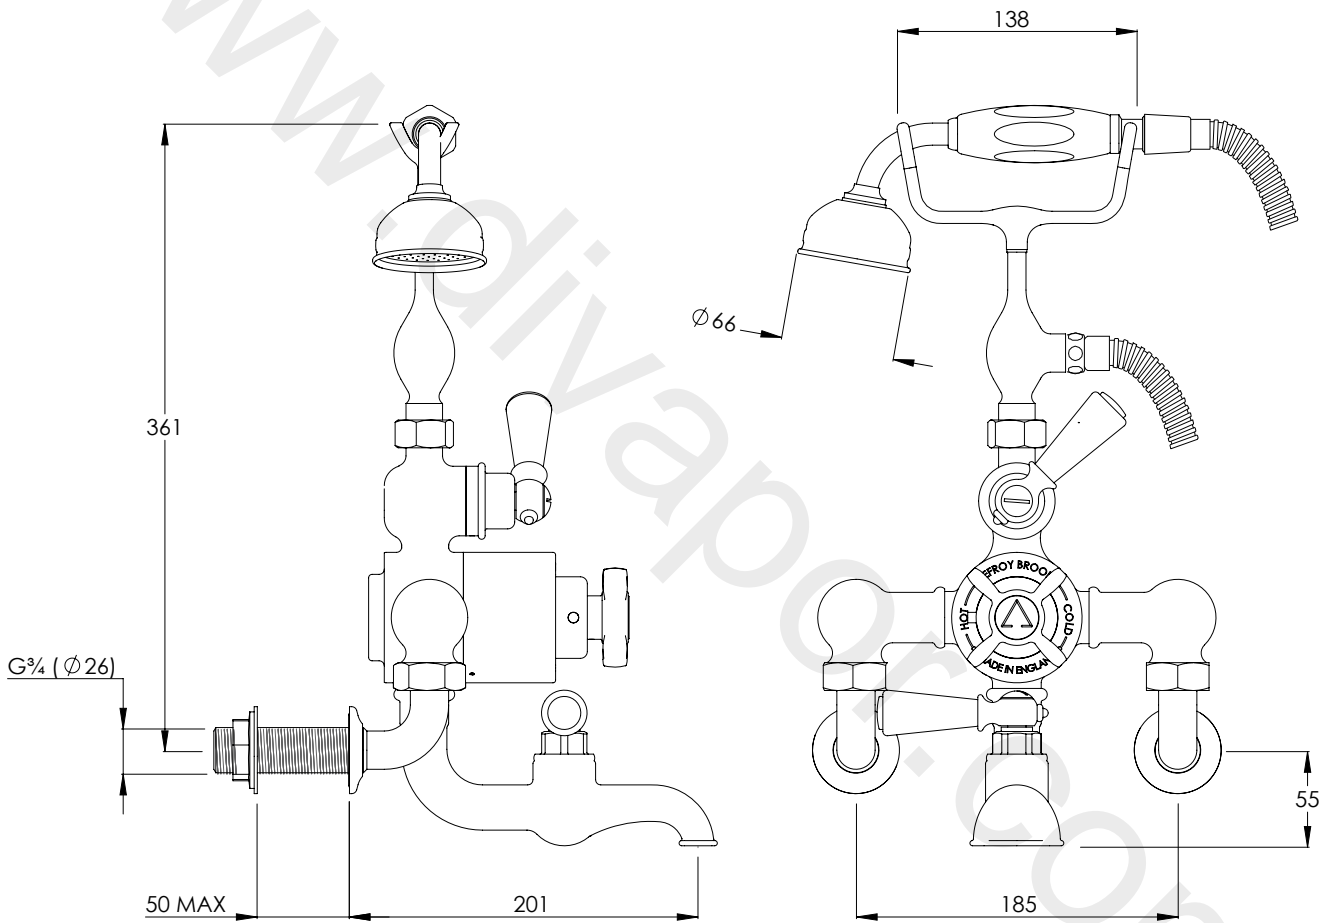

LEFROY BROOKS

1 BROOK HOUSE ESSEX ROAD
HODDESDON HERTS EN11 0QS UK
T: +44 (0)1992 708 316 F: +44 (0)1992 708 317

WM/BL8823

CLASSIC BLACK WALL MOUNTED THERMOSTATIC
BATH SHOWER MIXER WITH CRADLE AND CLASSIC
BLACK HANDSET

DIMENSIONAL DATA SHEET

DATE: 22/10/2020

REVISION: A

COPYRIGHT © LBIP LTD. ALL RIGHTS RESERVED

DIMENSIONS IN MILLIMETRES

WHILST EVERY EFFORT IS MADE TO ENSURE THE ACCURACY OF THESE DATA SHEETS THEY ARE SUBJECT TO CHANGE WITHOUT NOTICE AS PART OF THE COMPANY'S PRODUCT DEVELOPMENT PROCESS