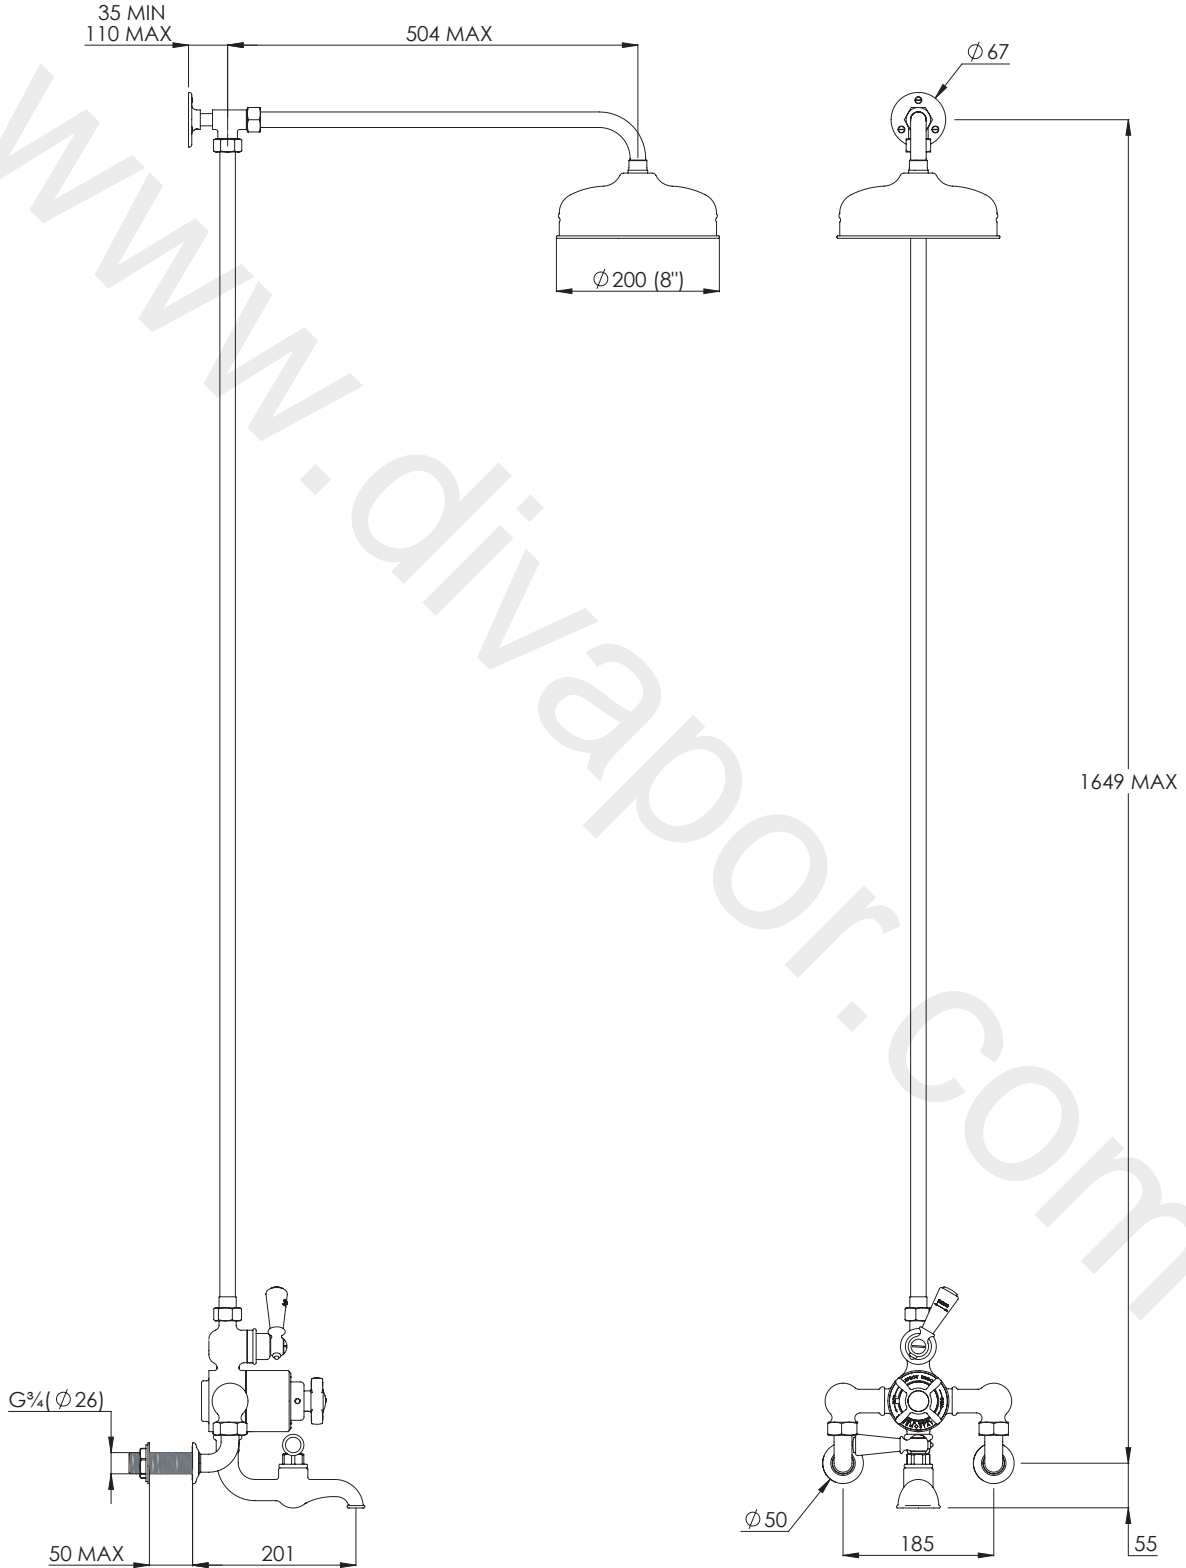

LEFROY BROOKS

IBROC HOUSE ESSEX ROAD
HODDESDON HERTS EN11 0QS UK
T: +44 (0)1992 708 316 F: +44 (0)1992 708 317

WM/GD8822

CLASSIC WALL MOUNTED THERMOSTATIC BATH
SHOWER MIXER WITH RISER KIT, 8" ROSE AND
ADJUSTABLE RISER PIPE BRACKET

DIMENSIONAL DATA SHEET

DATE: 17/06/2019

REVISION: A

COPYRIGHT © LBIP LTD. ALL RIGHTS RESERVED

DIMENSIONS IN MILLIMETRES

WHILST EVERY EFFORT IS MADE TO ENSURE THE ACCURACY OF THESE DATA SHEETS THEY ARE SUBJECT TO CHANGE WITHOUT NOTICE AS PART OF THE COMPANY'S PRODUCT DEVELOPMENT PROCESS