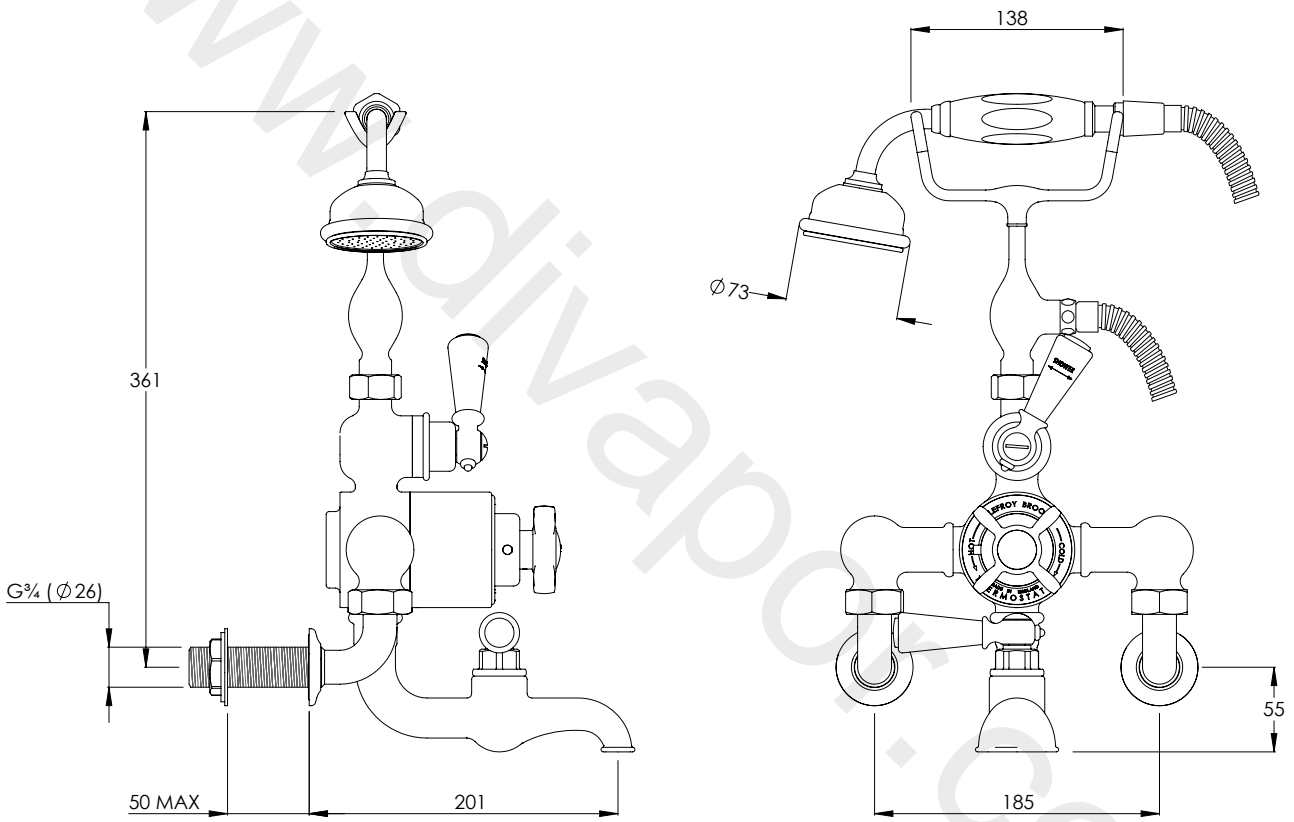

LEFROY BROOKS

IBROC HOUSE ESSEX ROAD
HODDESDON HERTS EN11 0QS UK
T: +44 (0)1992 708 316 F: +44 (0)1992 708 317

WM/GD8823

CLASSIC WALL MOUNTED THERMOSTATIC BATH
SHOWER MIXER WITH CRADLE AND CLASSIC
HANDSET

DIMENSIONAL DATA SHEET

DATE: 17/06/2019

REVISION: C

COPYRIGHT © LBIP LTD. ALL RIGHTS RESERVED

DIMENSIONS IN MILLIMETRES

WHILST EVERY EFFORT IS MADE TO ENSURE THE ACCURACY OF THESE DATA SHEETS THEY ARE SUBJECT TO CHANGE WITHOUT NOTICE AS PART OF THE COMPANY'S PRODUCT DEVELOPMENT PROCESS