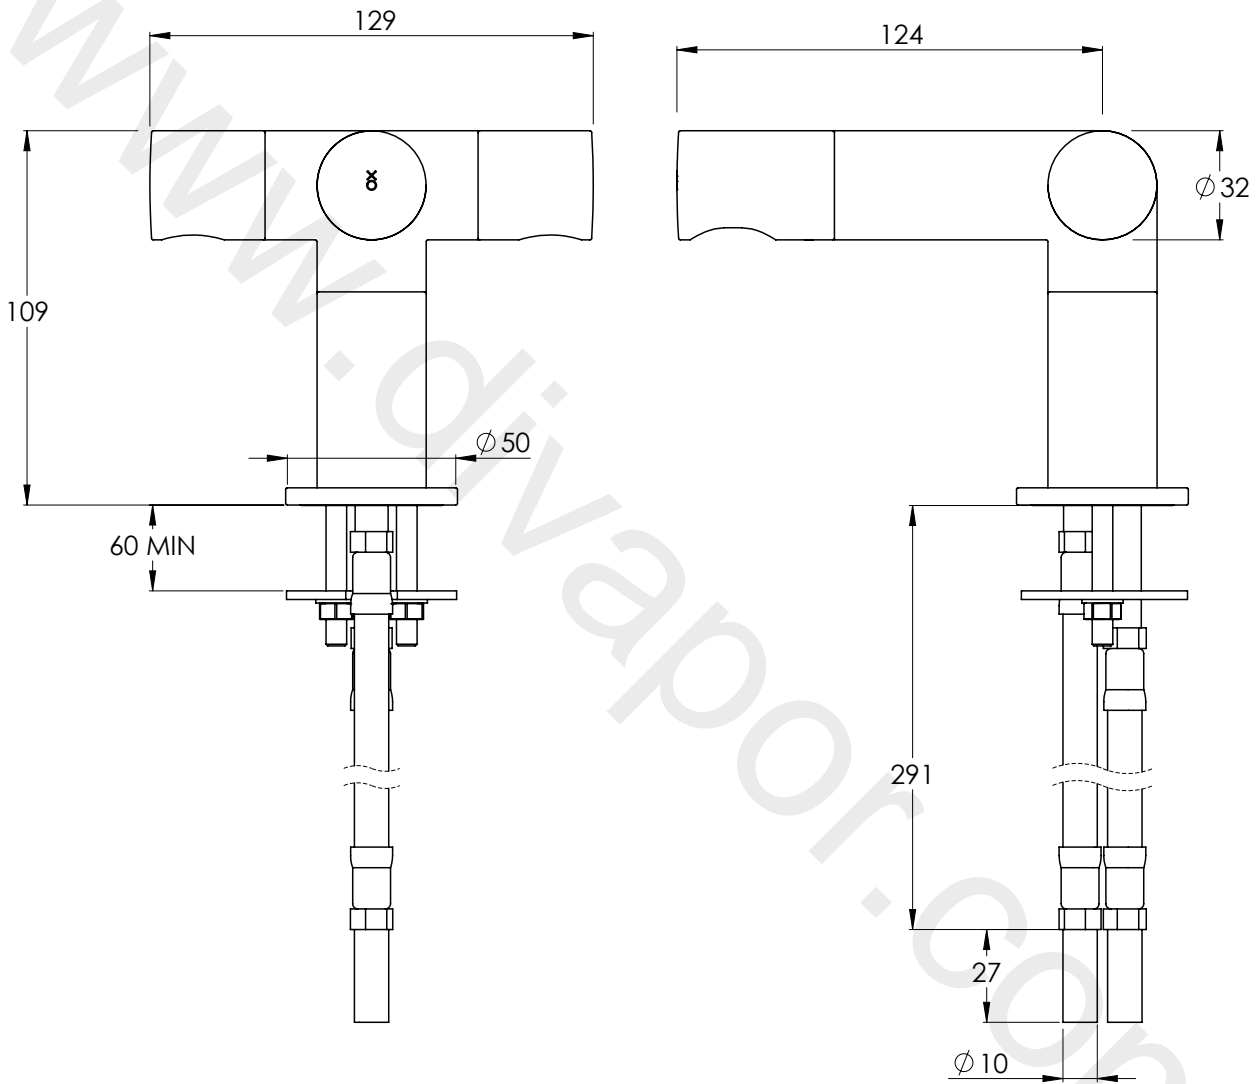

# XO3000

JO BASIN MOUNTED MONO BASIN MIXER

DIMENSIONAL DATA SHEET

DATE: 04/10/2019

REVISION: B

COPYRIGHT © LBIP LTD. ALL RIGHTS RESERVED

DIMENSIONS IN MILLIMETRES

WHILST EVERY EFFORT IS MADE TO ENSURE THE ACCURACY OF THESE DATA SHEETS THEY ARE SUBJECT TO CHANGE WITHOUT NOTICE AS PART OF THE COMPANY'S PRODUCT DEVELOPMENT PROCESS