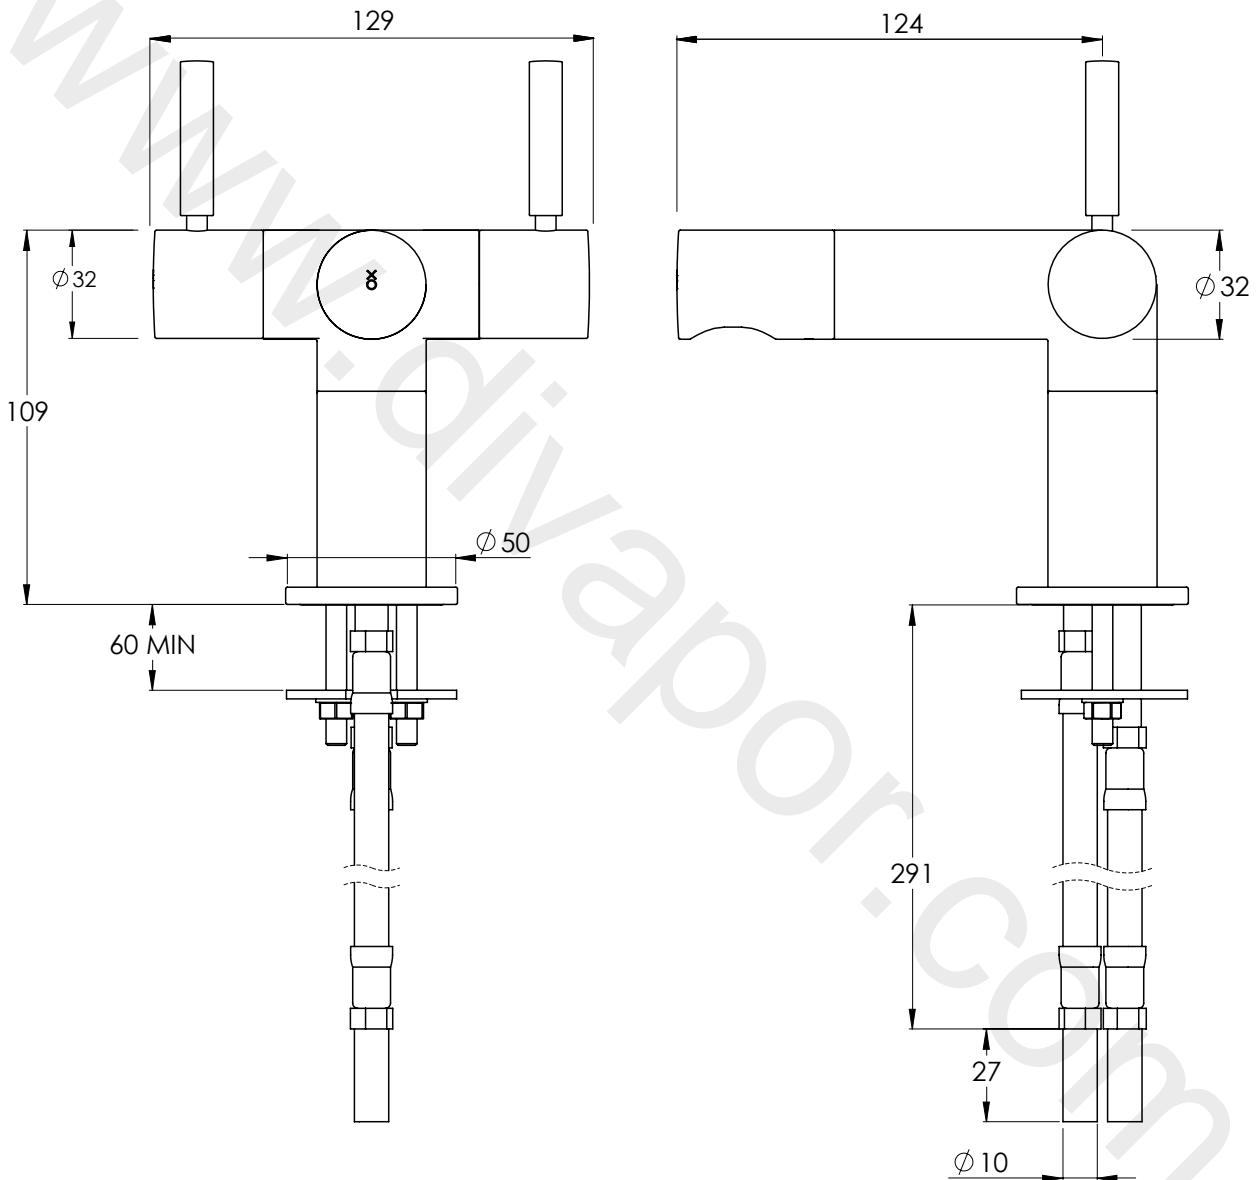

LEFROY BROOKS

IBROC HOUSE ESSEX ROAD
HODDESDON HERTS EN11 0QS UK
T: +44 (0)1992 708 316 F: +44 (0)1992 708 317

XO3002

JO BASIN MOUNTED MONO BASIN MIXER
WITH LEVER

DIMENSIONAL DATA SHEET

DATE: 22/11/2021

REVISION: A

COPYRIGHT © LBIP LTD. ALL RIGHTS RESERVED

DIMENSIONS IN MILLIMETRES

WHILST EVERY EFFORT IS MADE TO ENSURE THE ACCURACY OF THESE DATA SHEETS THEY ARE SUBJECT TO CHANGE WITHOUT NOTICE AS PART OF THE COMPANY'S PRODUCT DEVELOPMENT PROCESS