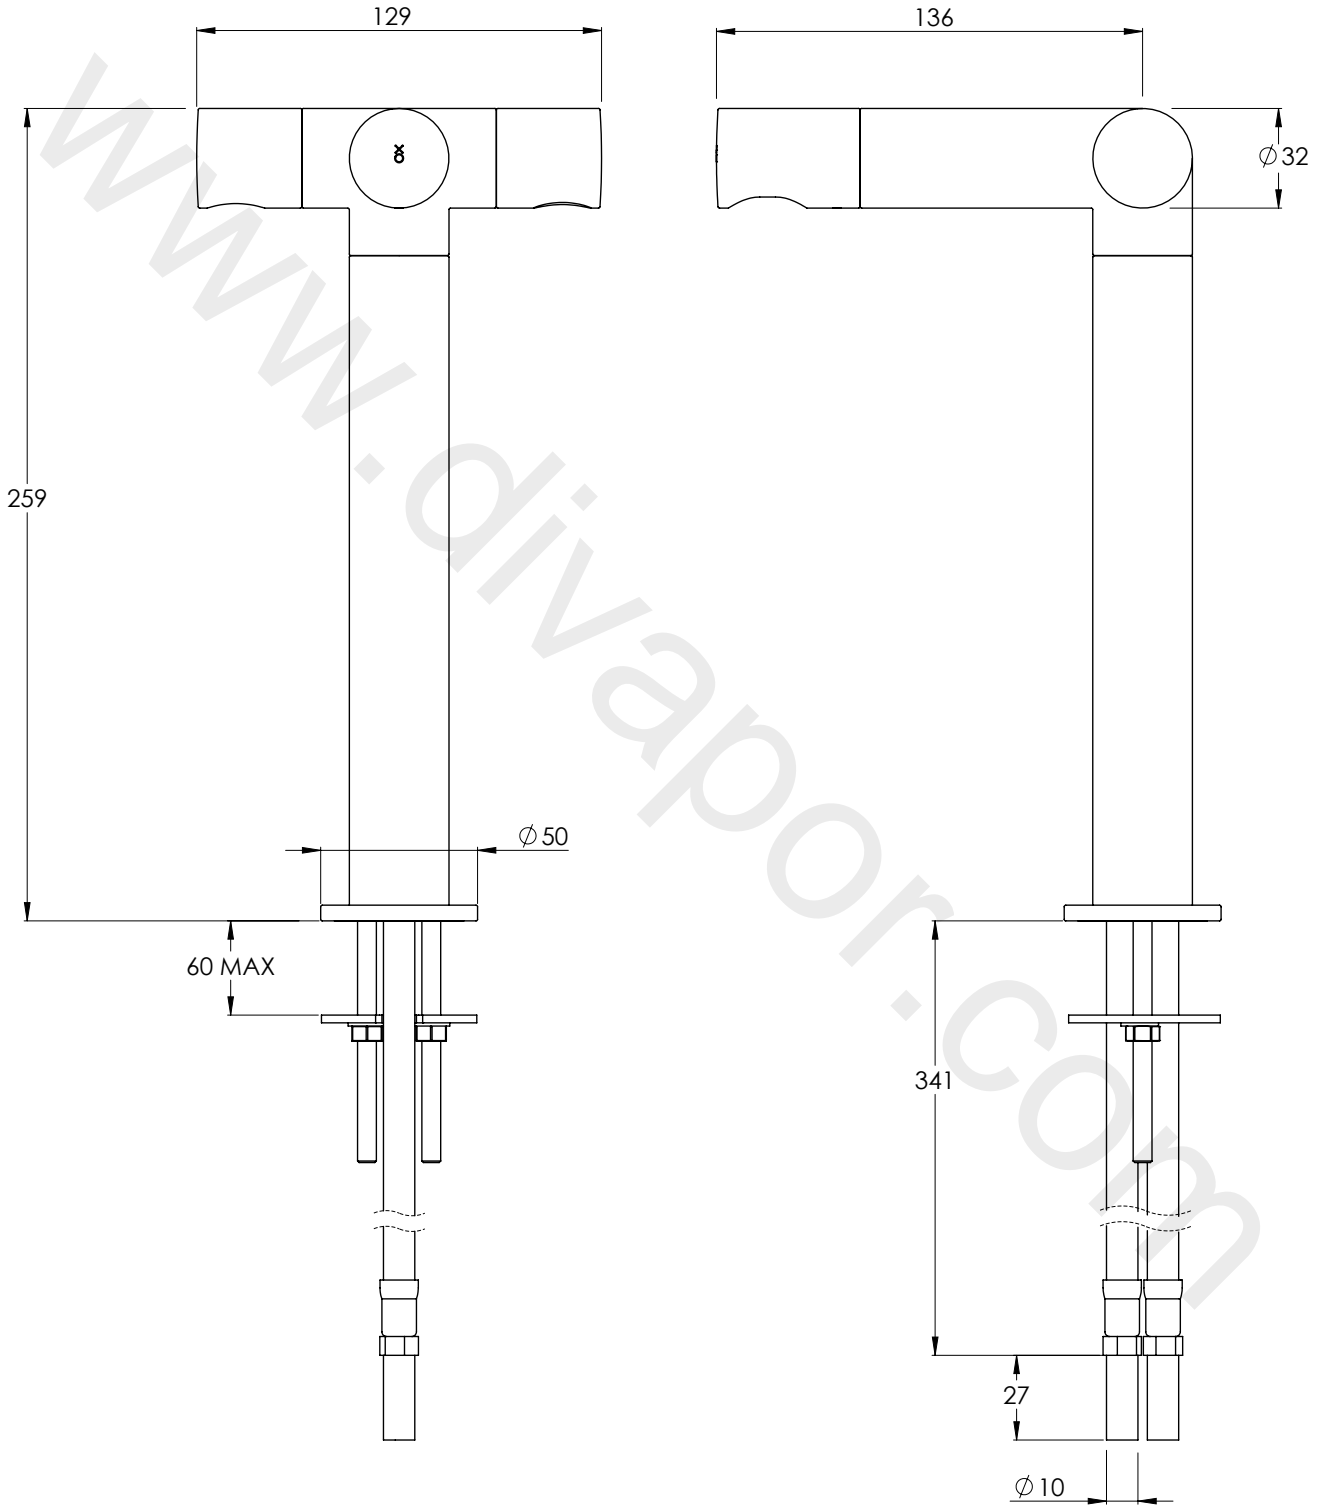

# XO3005

JO DECK MOUNTED MONO BASIN MIXER

DIMENSIONAL DATA SHEET

DATE: 04/10/2019

REVISION: C

COPYRIGHT © LBIP LTD. ALL RIGHTS RESERVED

DIMENSIONS IN MILLIMETRES

WHILST EVERY EFFORT IS MADE TO ENSURE THE ACCURACY OF THESE DATA SHEETS THEY ARE SUBJECT TO CHANGE WITHOUT NOTICE AS PART OF THE COMPANY'S PRODUCT DEVELOPMENT PROCESS