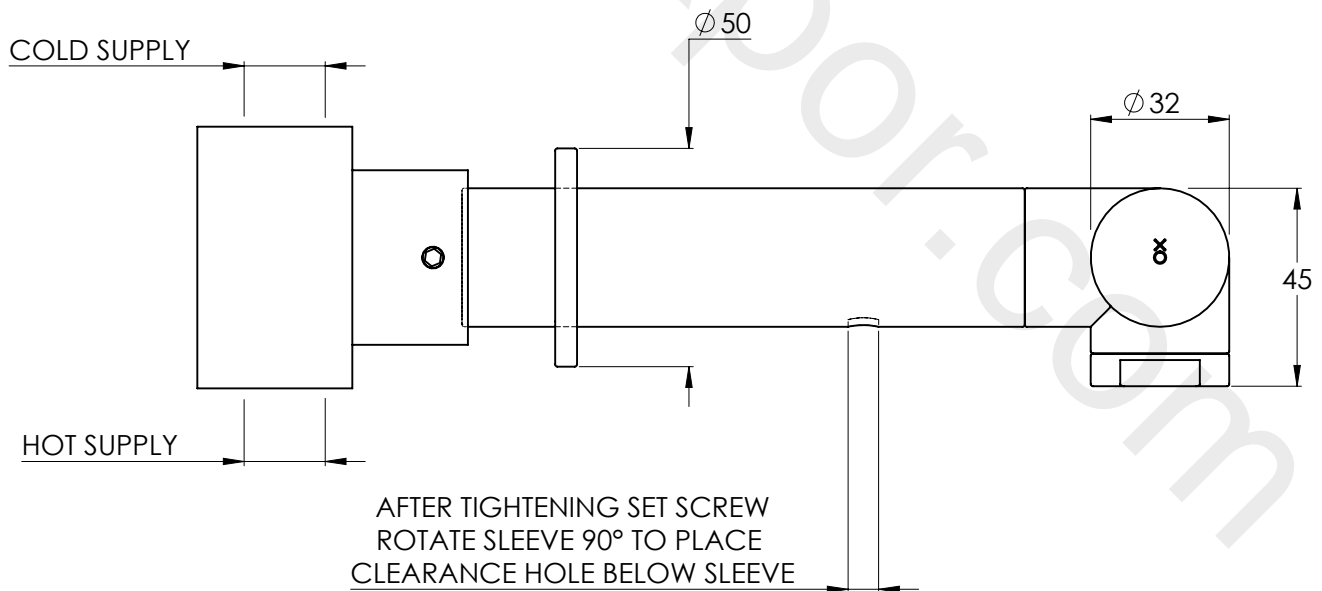

LEFROY BROOKS

IBROC HOUSE ESSEX ROAD
HODDESDON HERTS EN11 0QS UK
T: +44 (0)1992 708 316 F: +44 (0)1992 708 317

X03015

JO WALL MOUNTED MONO BASIN MIXER - SHORT REACH

DIMENSIONAL DATA SHEET

DATE: 04/10/2019

REVISION: E

DIMENSIONS IN MILLIMETRES

WHILST EVERY EFFORT IS MADE TO ENSURE THE ACCURACY OF THESE DATA SHEETS THEY ARE SUBJECT TO CHANGE WITHOUT NOTICE AS PART OF THE COMPANY'S PRODUCT DEVELOPMENT PROCESS