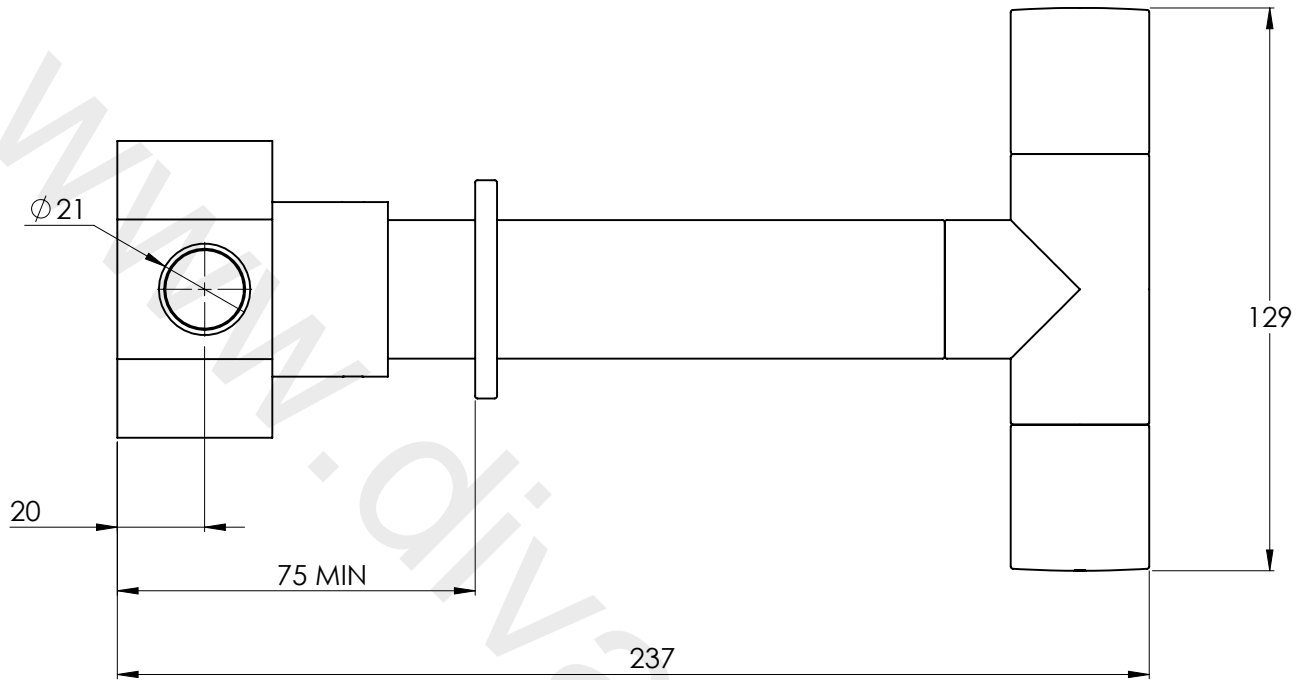

LEFROY BROOKS

IBROC HOUSE ESSEX ROAD
HODDESDON HERTS EN11 0QS UK
T: +44 (0)1992 708 316 F: +44 (0)1992 708 317

X03015

JO WALL MOUNTED MONO BASIN MIXER - SHORT REACH

DIMENSIONAL DATA SHEET

DATE: 04/10/2019

REVISION: E

DIMENSIONS IN MILLIMETRES

WHILST EVERY EFFORT IS MADE TO ENSURE THE ACCURACY OF THESE DATA SHEETS THEY ARE SUBJECT TO CHANGE WITHOUT NOTICE AS PART OF THE COMPANY'S PRODUCT DEVELOPMENT PROCESS