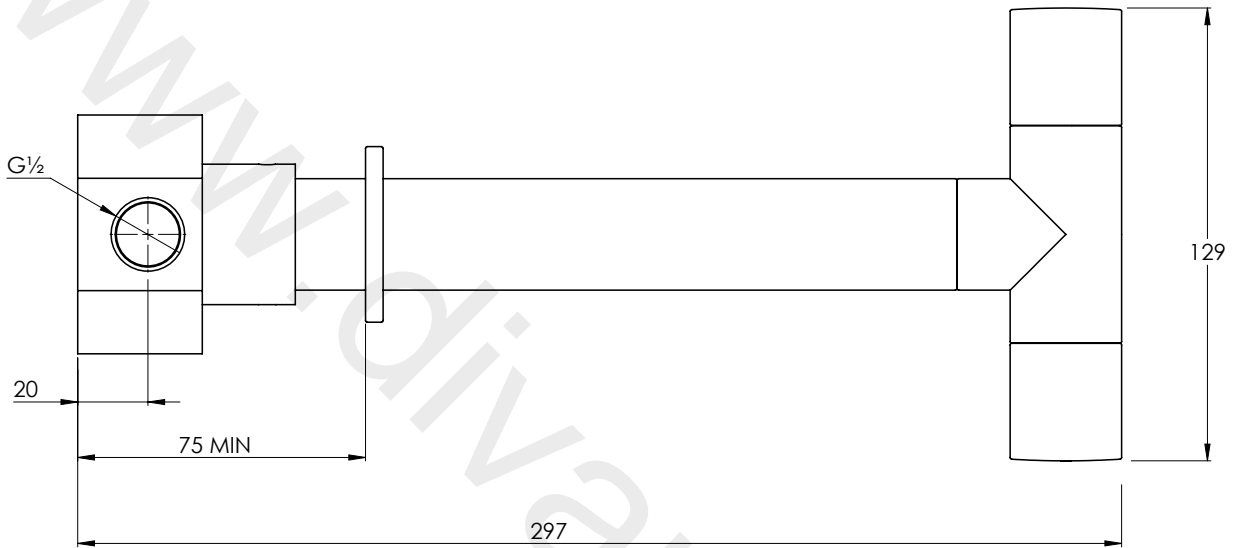

LEFROY BROOKS

IBROC HOUSE ESSEX ROAD
HODDESDON HERTS EN11 0QS UK
T: +44 (0)1992 708 316 F: +44 (0)1992 708 317

XO3020

JO WALL MOUNTED MONO BASIN MIXER - LONG REACH

DIMENSIONAL DATA SHEET

DATE: 04/10/2019

REVISION: E

COPYRIGHT © LBIP LTD. ALL RIGHTS RESERVED

DIMENSIONS IN MILLIMETRES

WHILST EVERY EFFORT IS MADE TO ENSURE THE ACCURACY OF THESE DATA SHEETS THEY ARE SUBJECT TO CHANGE WITHOUT NOTICE AS PART OF THE COMPANY'S PRODUCT DEVELOPMENT PROCESS