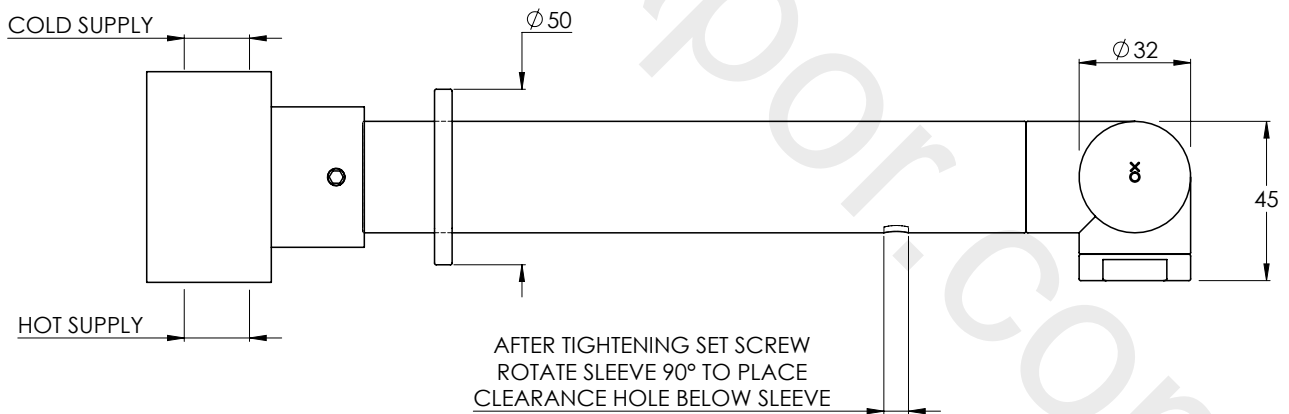

LEFROY BROOKS

IBROC HOUSE ESSEX ROAD
HODDESDON HERTS EN11 0QS UK
T: +44 (0)1992 708 316 F: +44 (0)1992 708 317

XO3020

JO WALL MOUNTED MONO BASIN MIXER - LONG REACH

DIMENSIONAL DATA SHEET

DATE: 04/10/2019

REVISION: E

COPYRIGHT © LBIP LTD. ALL RIGHTS RESERVED

DIMENSIONS IN MILLIMETRES

WHILST EVERY EFFORT IS MADE TO ENSURE THE ACCURACY OF THESE DATA SHEETS THEY ARE SUBJECT TO CHANGE WITHOUT NOTICE AS PART OF THE COMPANY'S PRODUCT DEVELOPMENT PROCESS