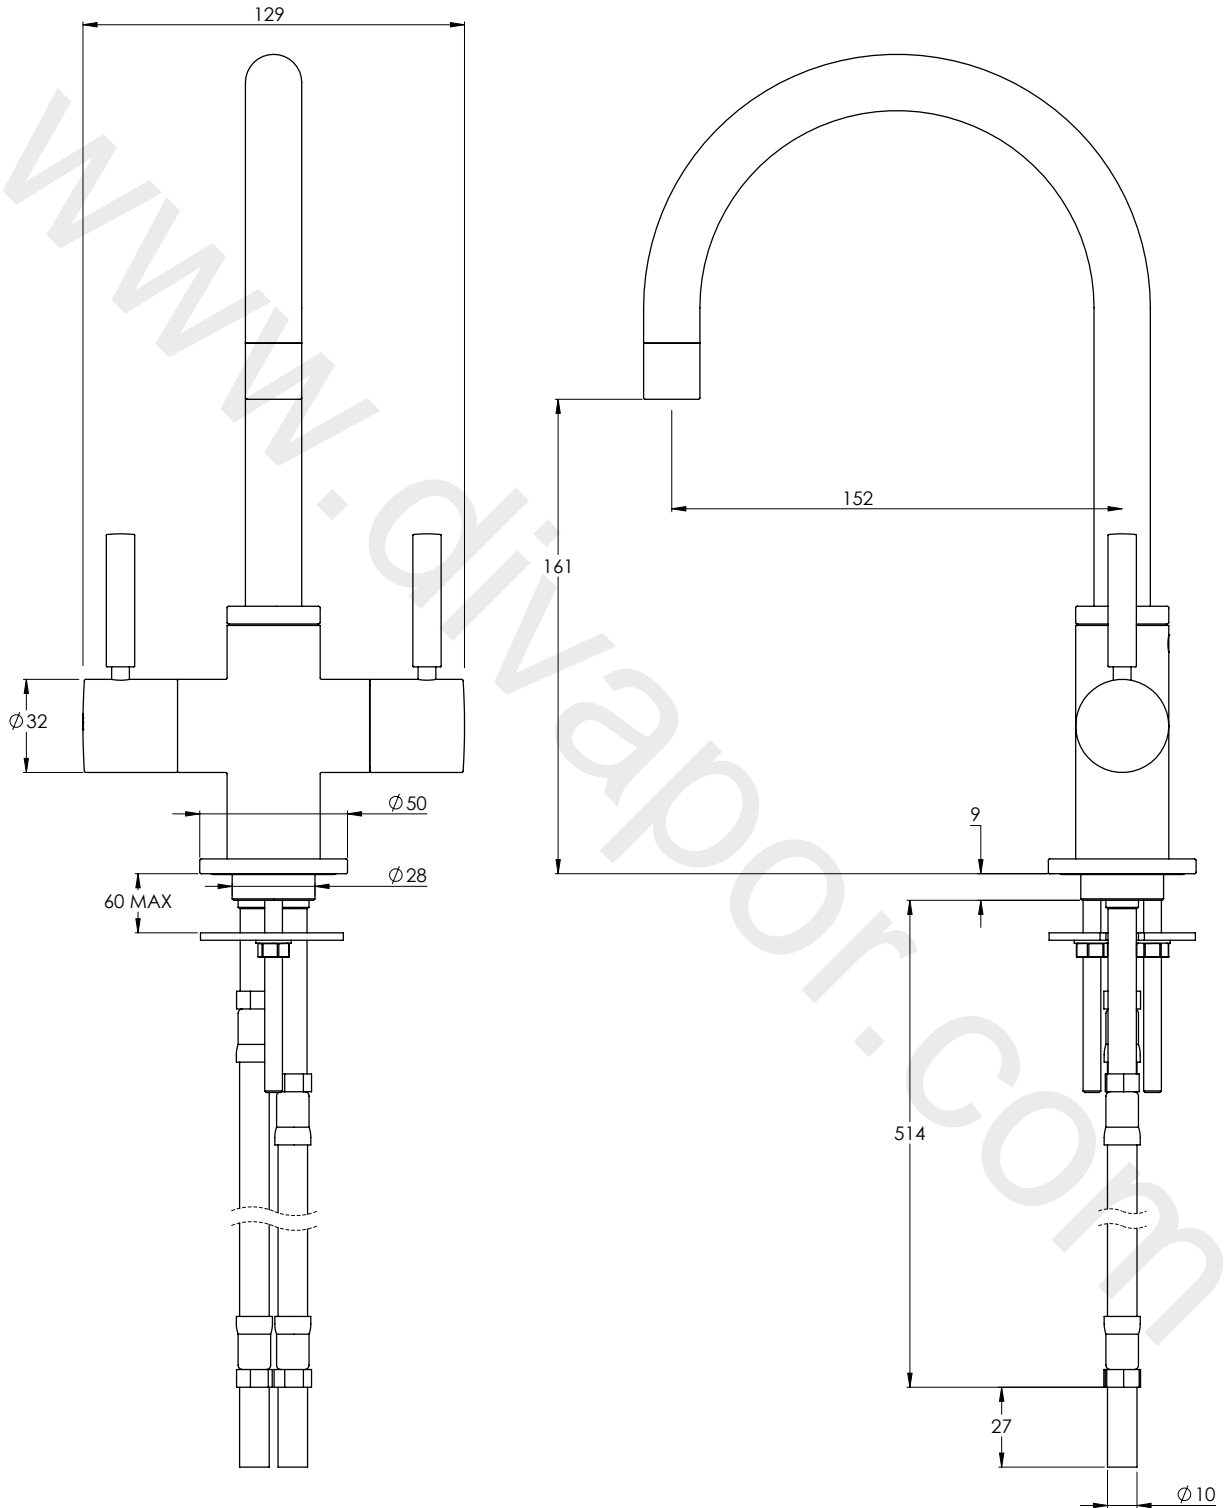

LEFROY BROOKS

IBROC HOUSE ESSEX ROAD
HODDESDON HERTS EN11 0QS UK
T: +44 (0)1992 708 316 F: +44 (0)1992 708 317

XO3050

ZU DECK MOUNTED MONO MIXER (LOW)

DIMENSIONAL DATA SHEET

DATE: 04/10/2019

REVISION: C

COPYRIGHT © LBIP LTD. ALL RIGHTS RESERVED

DIMENSIONS IN MILLIMETRES

WHILST EVERY EFFORT IS MADE TO ENSURE THE ACCURACY OF THESE DATA SHEETS THEY ARE SUBJECT TO CHANGE WITHOUT NOTICE AS PART OF THE COMPANY'S PRODUCT DEVELOPMENT PROCESS