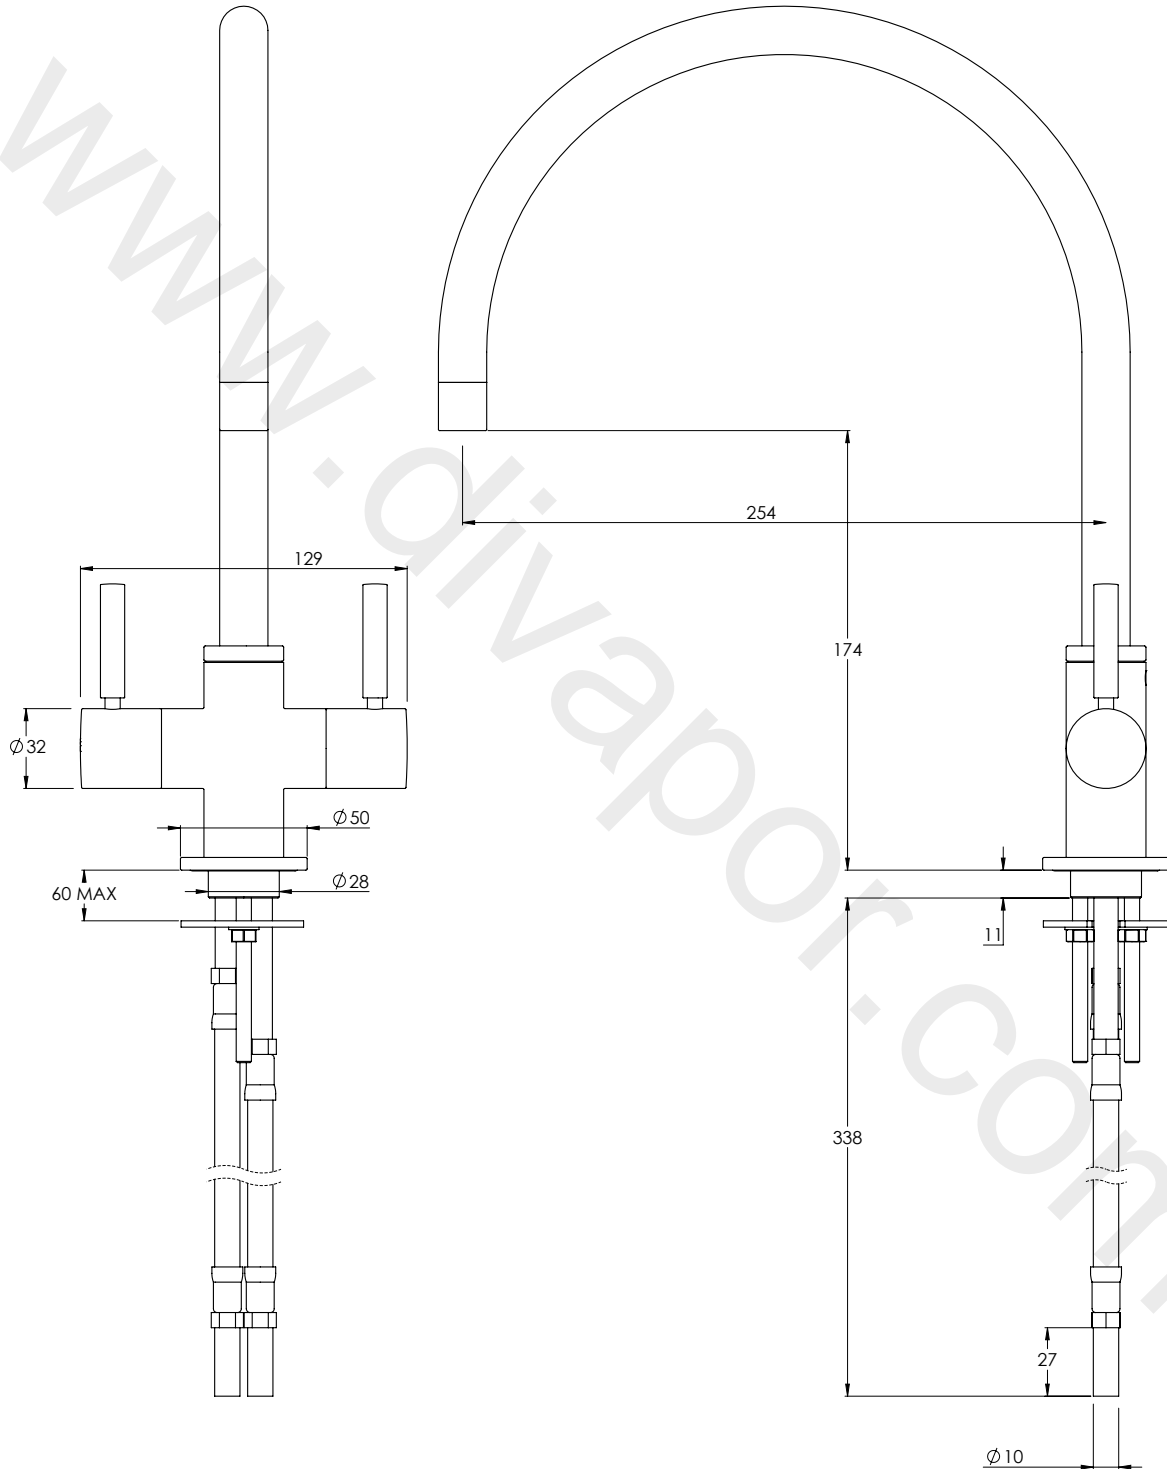

LEFROY BROOKS

IBROC HOUSE ESSEX ROAD
HODDESDON HERTS EN11 0QS UK
T: +44 (0)1992 708 316 F: +44 (0)1992 708 317

XO3205

ZU DECK MOUNTED KITCHEN MONO MIXER

DIMENSIONAL DATA SHEET

DATE: 03/10/2019

REVISION: B

COPYRIGHT © LBIP LTD. ALL RIGHTS RESERVED

DIMENSIONS IN MILLIMETRES

WHILST EVERY EFFORT IS MADE TO ENSURE THE ACCURACY OF THESE DATA SHEETS THEY ARE SUBJECT TO CHANGE WITHOUT NOTICE AS PART OF THE COMPANY'S PRODUCT DEVELOPMENT PROCESS