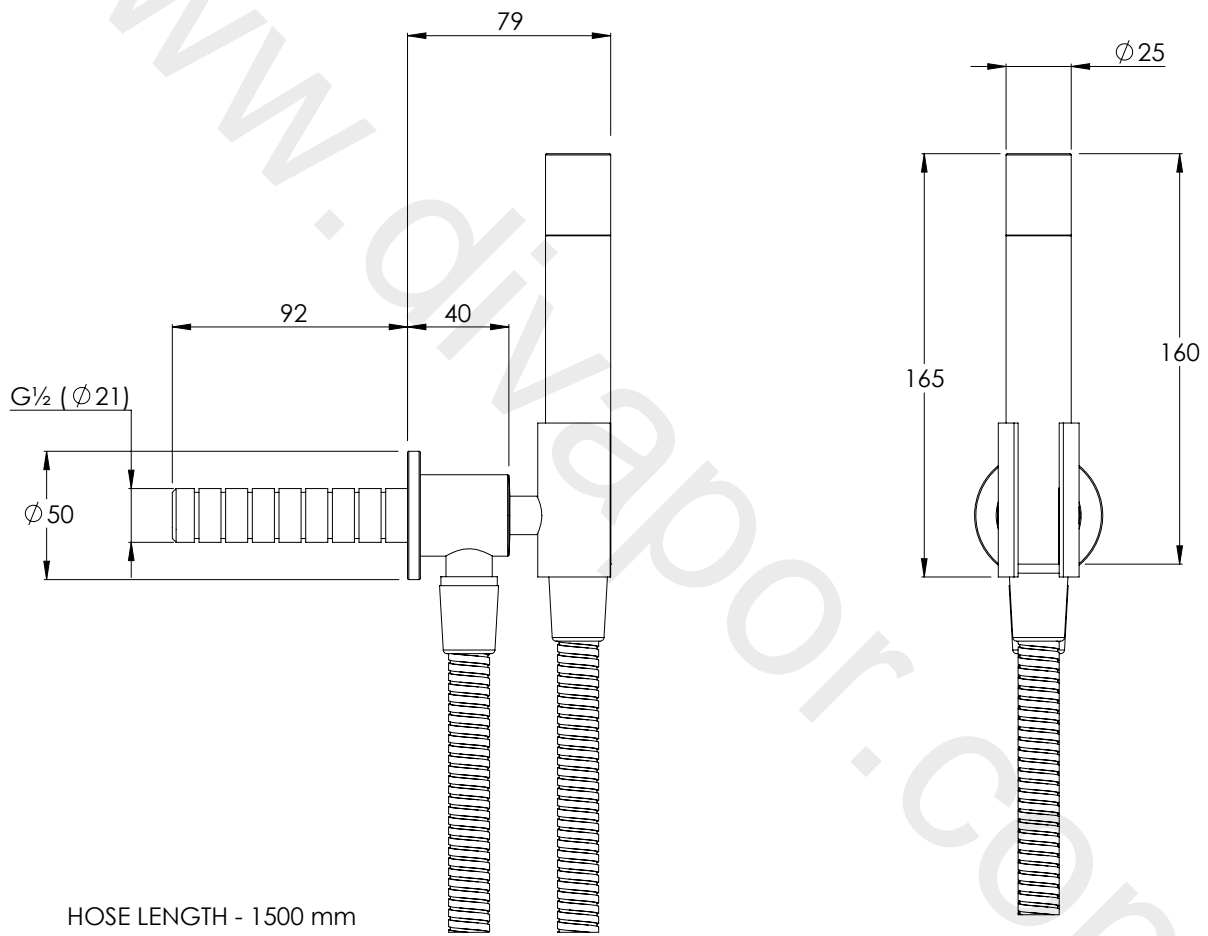

# XO4001

XO WALL MOUNTED HAND SHOWER

DIMENSIONAL DATA SHEET

DATE: 01/05/2019

REVISION: B

HOSE LENGTH - 1500 mm

DIMENSIONS IN MILLIMETRES

WHILST EVERY EFFORT IS MADE TO ENSURE THE ACCURACY OF THESE DATA SHEETS THEY ARE SUBJECT TO CHANGE WITHOUT NOTICE AS PART OF THE COMPANY'S PRODUCT DEVELOPMENT PROCESS