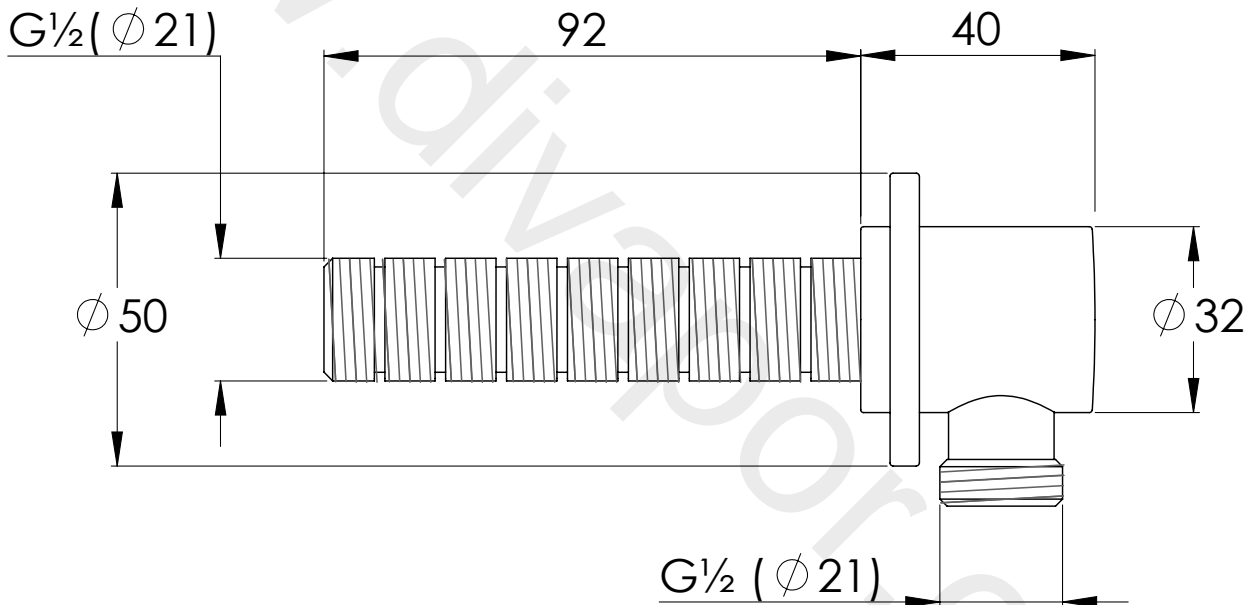

LEFROY BROOKS

IBROC HOUSE ESSEX ROAD
HODDESDON HERTS EN11 0QS UK
T: +44 (0)1992 708 316 F: +44 (0)1992 708 317

XO4004

XO WALL HOSE OUTLET

DIMENSIONAL DATA SHEET

DATE: 02/10/2019

REVISION: B

COPYRIGHT © LBIP LTD. ALL RIGHTS RESERVED

DIMENSIONS IN MILLIMETRES

WHILST EVERY EFFORT IS MADE TO ENSURE THE ACCURACY OF THESE DATA SHEETS THEY ARE SUBJECT TO CHANGE WITHOUT NOTICE AS PART OF THE COMPANY'S PRODUCT DEVELOPMENT PROCESS