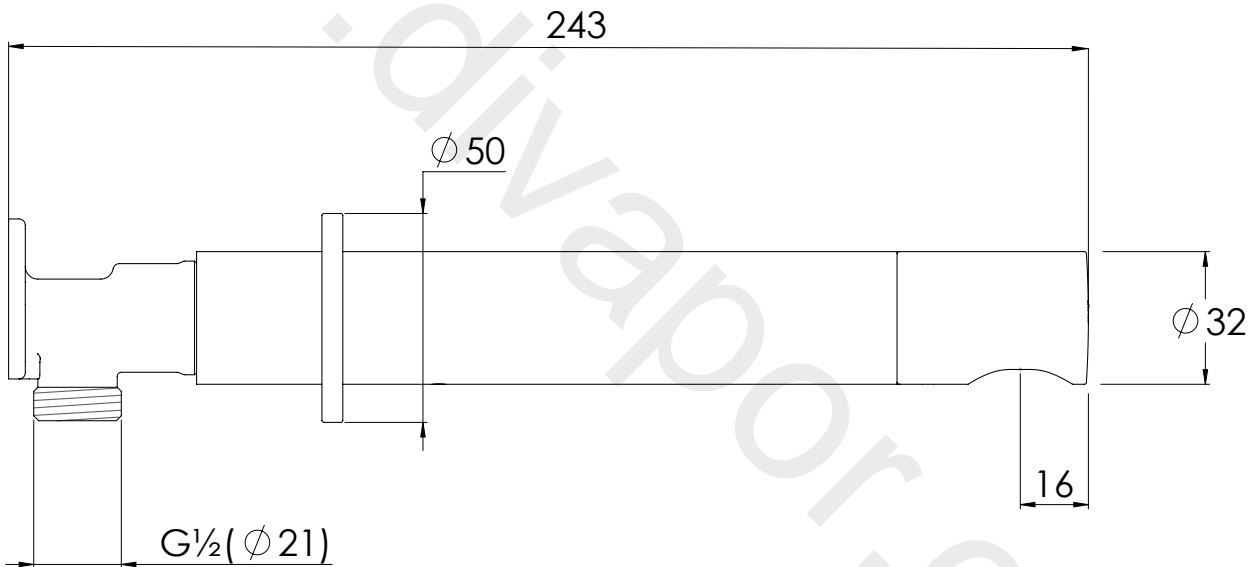

LEFROY BROOKS

IBROC HOUSE ESSEX ROAD
HODDESDON HERTS EN11 0QS UK
T: +44 (0)1992 708 316 F: +44 (0)1992 708 317

XO4100

JO SHORT REACH WALL SPOUT

DIMENSIONAL DATA SHEET

DATE: 25/09/2019

REVISION: B

COPYRIGHT © LBIP LTD. ALL RIGHTS RESERVED

DIMENSIONS IN MILLIMETRES

WHILST EVERY EFFORT IS MADE TO ENSURE THE ACCURACY OF THESE DATA SHEETS THEY ARE SUBJECT TO CHANGE WITHOUT NOTICE AS PART OF THE COMPANY'S PRODUCT DEVELOPMENT PROCESS