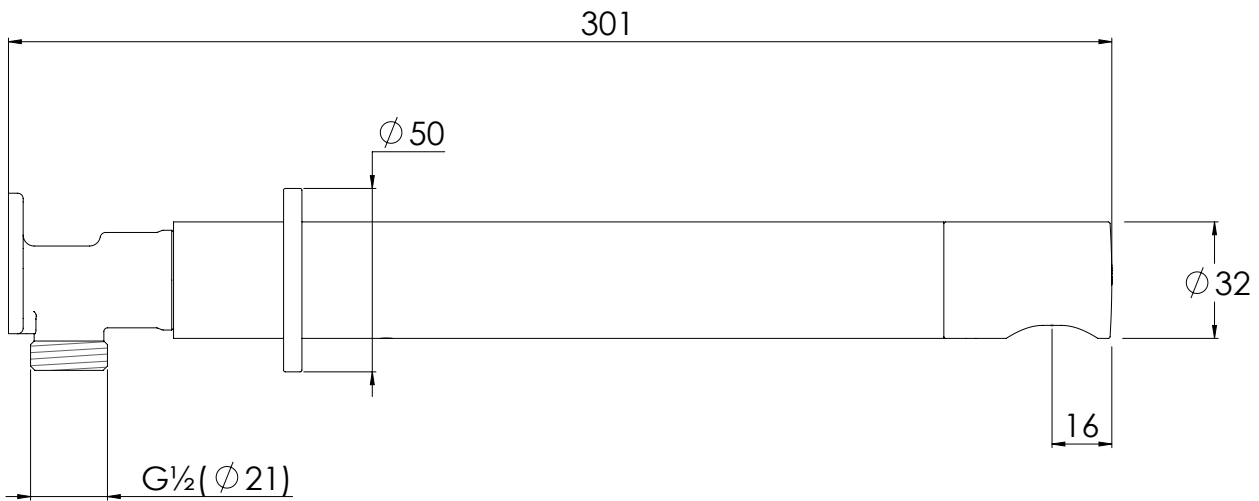

LEFROY BROOKS

IBROC HOUSE ESSEX ROAD
HODDESDON HERTS EN11 0QS UK
T: +44 (0)1992 708 316 F: +44 (0)1992 708 317

XO4101

JO LONG REACH WALL SPOUT

DIMENSIONAL DATA SHEET

DATE: 25/09/2019

REVISION: B

COPYRIGHT © LBIP LTD. ALL RIGHTS RESERVED

DIMENSIONS IN MILLIMETRES

WHILST EVERY EFFORT IS MADE TO ENSURE THE ACCURACY OF THESE DATA SHEETS THEY ARE SUBJECT TO CHANGE WITHOUT NOTICE AS PART OF THE COMPANY'S PRODUCT DEVELOPMENT PROCESS