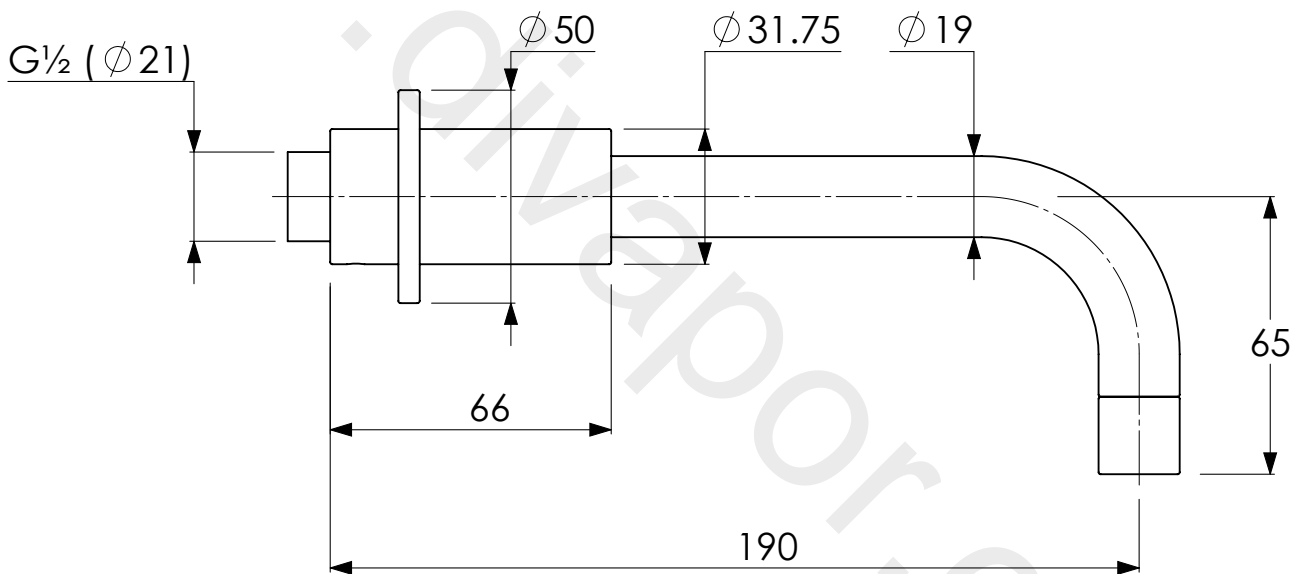

LEFROY BROOKS

IBROC HOUSE ESSEX ROAD
HODDESDON HERTS EN11 0QS UK
T: +44 (0)1992 708 316 F: +44 (0)1992 708 317

X04135

ZU WALL MOUNTED BASIN SPOUT

DIMENSIONAL DATA SHEET

DATE: 28/05/2019

REVISION: C

DIMENSIONS IN MILLIMETRES