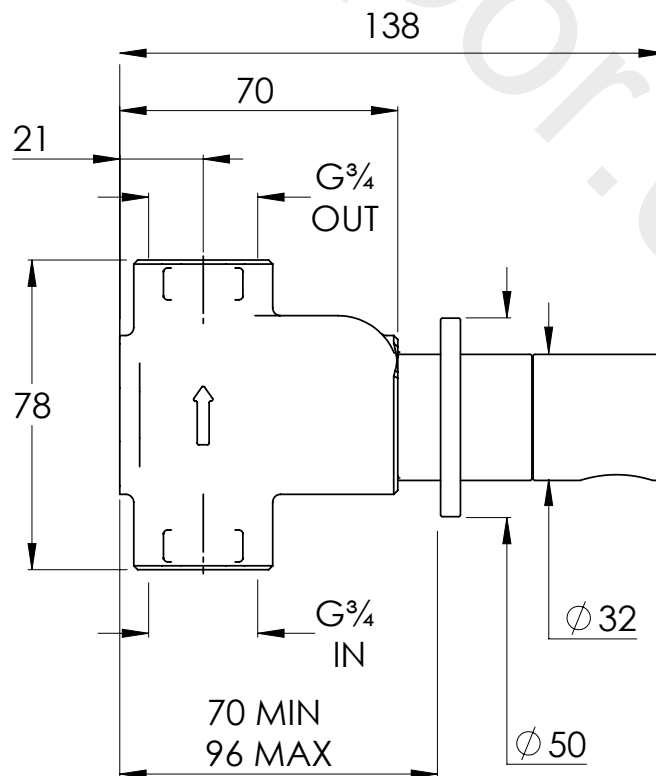

LEFROY BROOKS

IBROC HOUSE ESSEX ROAD
HODDESDON HERTS EN11 0QS UK
T: +44 (0)1992 708 316 F: +44 (0)1992 708 317

XO4200

JO WALL FLOW CONTROLS

DIMENSIONAL DATA SHEET

DATE: 26/10/2020

REVISION: C

DIMENSIONS IN MILLIMETRES