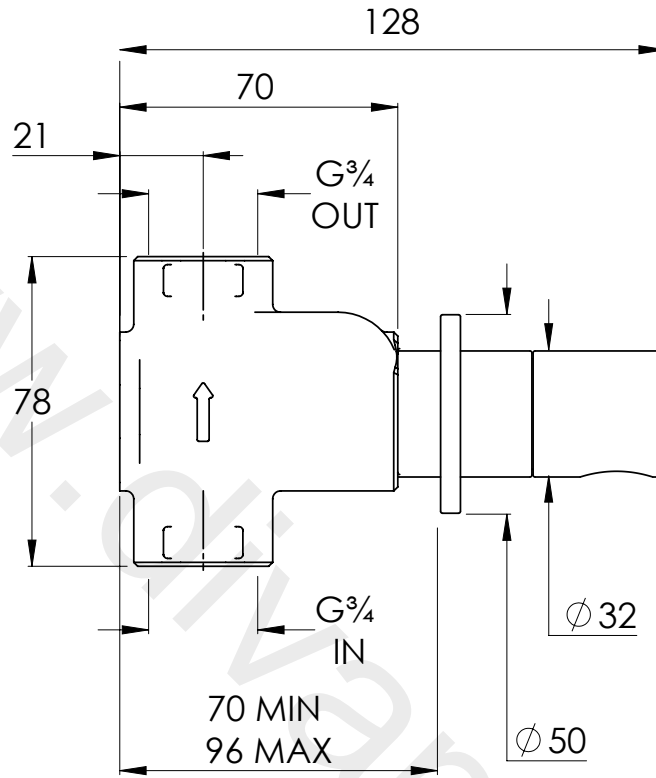

LEFROY BROOKS

IBROC HOUSE ESSEX ROAD
HODDESDON HERTS EN11 0QS UK
T: +44 (0)1992 708 316 F: +44 (0)1992 708 317

XO4200

JO WALL FLOW CONTROLS

DIMENSIONAL DATA SHEET

DATE: 26/10/2020

REVISION: C

DIMENSIONS IN MILLIMETRES