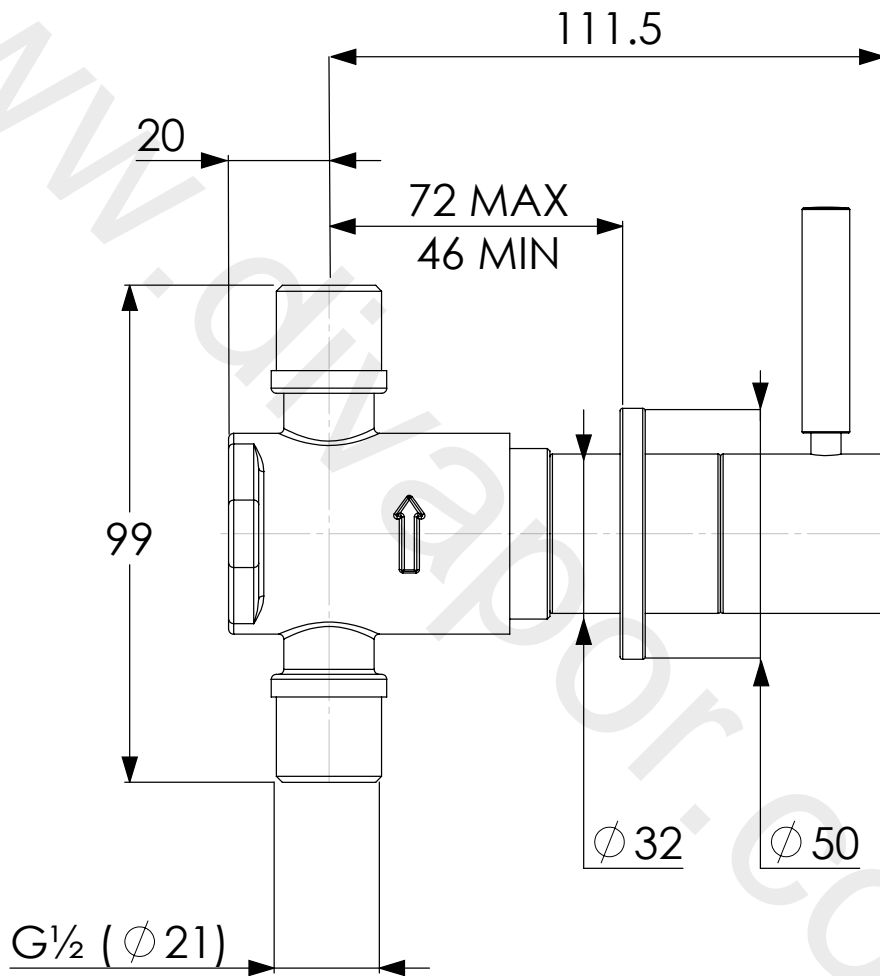

LEFROY BROOKS

IBROC HOUSE ESSEX ROAD
HODDESDON HERTS EN11 0QS UK
T: +44 (0)1992 708 316 F: +44 (0)1992 708 317

XO4220

Zu basin flow controls

DIMENSIONAL DATA SHEET

DATE: 17/11/2021

REVISION: A

DIMENSIONS IN MILLIMETRES