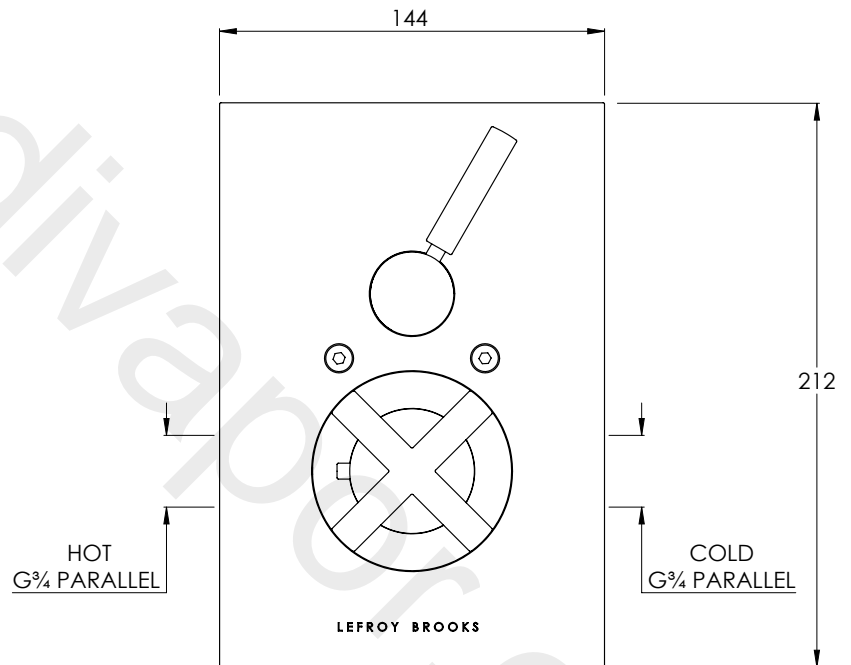

LEFROY BROOKS

IBROC HOUSE ESSEX ROAD
HODDESDON HERTS EN11 0QS UK
T: +44 (0)1992 708 316 F: +44 (0)1992 708 317

XO5400

XO CONCEALED THERMOSTATIC SHOWER VALVE

DIMENSIONAL DATA SHEET

DATE: 23/01/2020

REVISION: C

COPYRIGHT © LBIP LTD. ALL RIGHTS RESERVED

DIMENSIONS IN MILLIMETRES

WHILST EVERY EFFORT IS MADE TO ENSURE THE ACCURACY OF THESE DATA SHEETS THEY ARE SUBJECT TO CHANGE WITHOUT NOTICE AS PART OF THE COMPANY'S PRODUCT DEVELOPMENT PROCESS