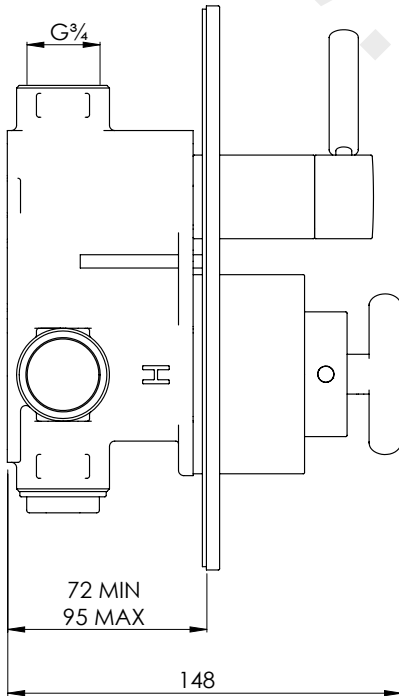

LEFROY BROOKS

IBROC HOUSE ESSEX ROAD
HODDESDON HERTS EN11 0QS UK
T: +44 (0)1992 708 316 F: +44 (0)1992 708 317

XO5400

XO CONCEALED THERMOSTATIC SHOWER VALVE

DIMENSIONAL DATA SHEET

DATE: 23/01/2020

REVISION: C

COPYRIGHT © LBIP LTD. ALL RIGHTS RESERVED

DIMENSIONS IN MILLIMETRES

WHILST EVERY EFFORT IS MADE TO ENSURE THE ACCURACY OF THESE DATA SHEETS THEY ARE SUBJECT TO CHANGE WITHOUT NOTICE AS PART OF THE COMPANY'S PRODUCT DEVELOPMENT PROCESS