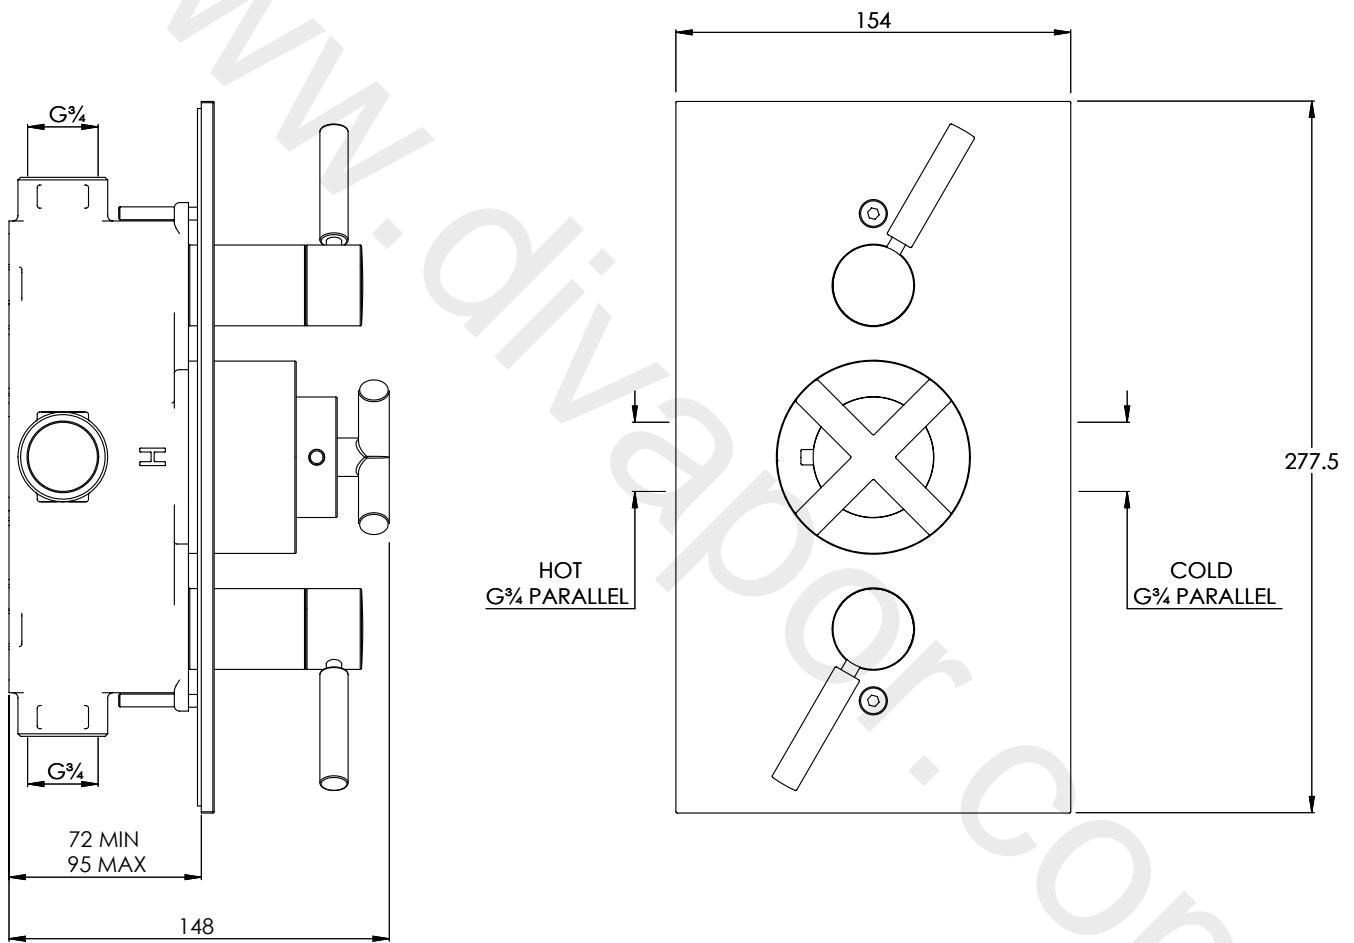

LEFROY BROOKS

IBROC HOUSE ESSEX ROAD
HODDESDON HERTS EN11 0QS UK
T: +44 (0)1992 708 316 F: +44 (0)1992 708 317

XO5436

XO DUAL CONTROL CONCEALED THERMOSTATIC
SHOWER VALVE

DIMENSIONAL DATA SHEET

DATE: 23/01/2020

REVISION: B

COPYRIGHT © LBIP LTD. ALL RIGHTS RESERVED

DIMENSIONS IN MILLIMETRES

WHILST EVERY EFFORT IS MADE TO ENSURE THE ACCURACY OF THESE DATA SHEETS THEY ARE SUBJECT TO CHANGE WITHOUT NOTICE AS PART OF THE COMPANY'S PRODUCT DEVELOPMENT PROCESS