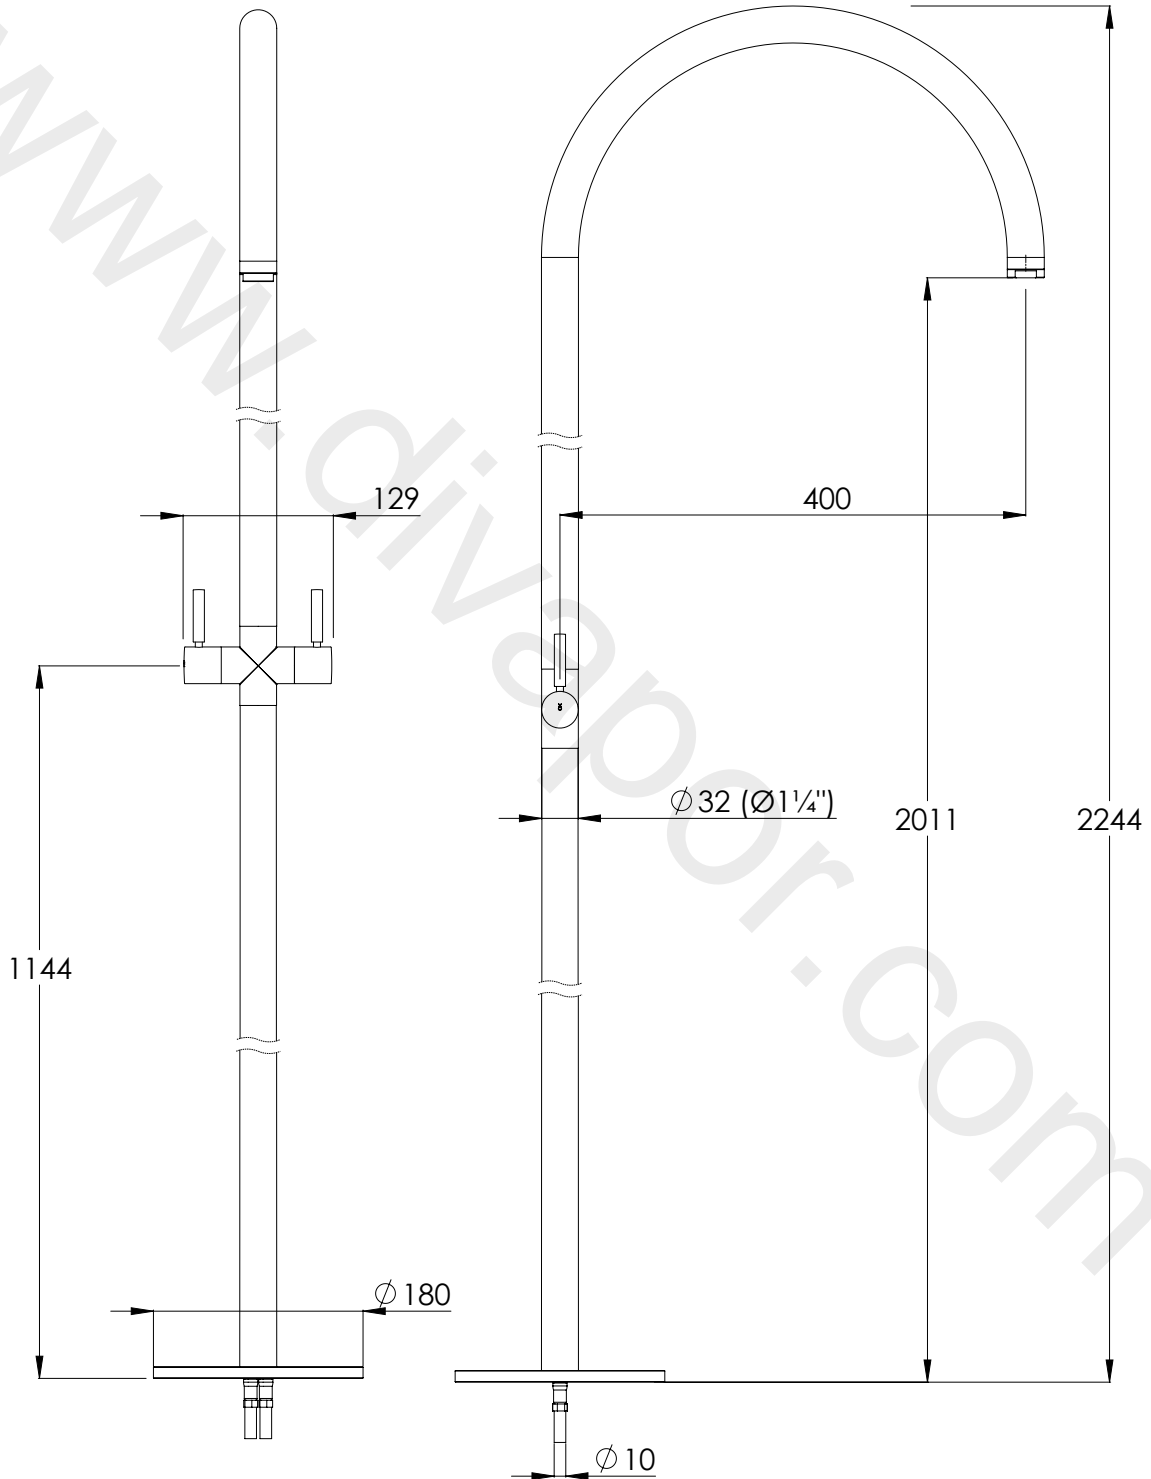

LEFROY BROOKS

IBROC HOUSE ESSEX ROAD
HODDESDON HERTS EN11 0QS UK
T: +44 (0)1992 708 316 F: +44 (0)1992 708 317

XO5502

ZU FLOOR MOUNTED NIAGARA SHOWER

DIMENSIONAL DATA SHEET

DATE: 22/11/21

REVISION: A

COPYRIGHT © LBIP LTD. ALL RIGHTS RESERVED

DIMENSIONS IN MILLIMETRES

WHILST EVERY EFFORT IS MADE TO ENSURE THE ACCURACY OF THESE DATA SHEETS THEY ARE SUBJECT TO CHANGE WITHOUT NOTICE AS PART OF THE COMPANY'S PRODUCT DEVELOPMENT PROCESS