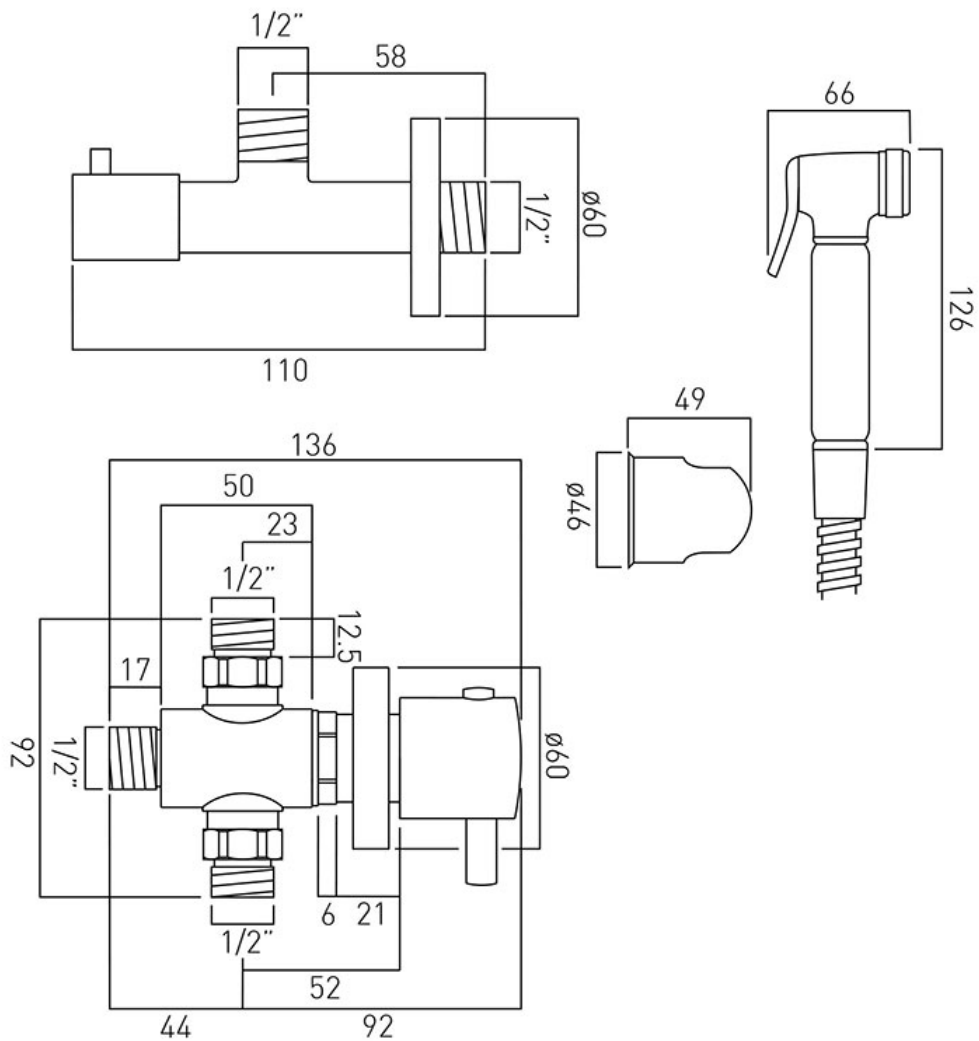

# SPECIFICATION SHEET

**COLLECTION:** OTHER

**PRODUCT CODE:** XSH-SHATTAF/163-C/P

**DESCRIPTION:**

luxury shattaf kit  
with concealed thermostatic mixing valve  
and angle valve  
with 150cm hose and wall bracket  
wall mounted  
mixing valve thermostatic cartridge V-001D-PLA  
minimum operating pressure 1.0 bar MP

**FINISH:**

Chrome

**FLOW REGULATOR:**

FR-SHOWER/9-C/P

**MINIMUM OPERATING PRESSURE:**

1.0 bar MP

tel: 01934 744466  
email: sales@vado.com  
www.vado.com

**where inspiration flows**  
taps | showering | accessories

# TECHNICAL DRAWING

**COLLECTION:** OTHER

**PRODUCT CODE:** XSH-SHATTAF/163-C/P

tel: 01934 744466  
email: sales@vado.com  
www.vado.com

**where inspiration flows**  
taps | showering | accessories