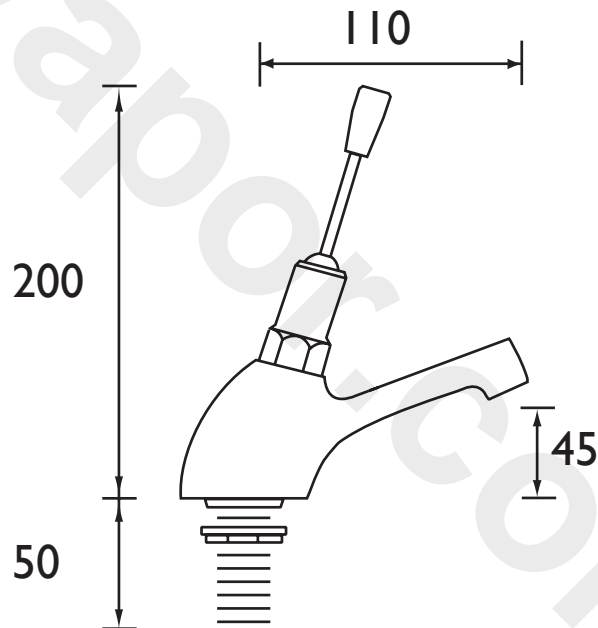

Z L 1/2 C

SELF CLOSE Tap Range Single Timed Flow Toggle Control Basin Pillar Tap 6lpm Chrome

Features:

- Toggle action
- 15 second time delay
- Supplied with 6 l/m flow regulator
- Supplied with cold and hot indices for flexibility
-

Product Certifications:

WRAS Certificate No: 1503950
WRAS Expiry Date: 31/03/2020

For more products, visit our website:

Specification

Style:	Contemporary
Product Type:	Taps
Finish/Colour:	Chrome
Main Construction Material:	Brass
Mount Type:	Deck
Handle Type:	Toggle
Connection Inlet:	1/2" BSP
Number of Tap Holes Required:	1
Valve/Cartridge Type:	Automatic Shut-Off Valve
Plumbing System Suitability	All
Working Pressure Range:	Min. 0.2 bar, Max. 3.0 bar
Maximum Hot Water Temperature: °c	65
Maximum Dynamic Pressure: (bar)	3
Maximum Static Pressure: (bar)	10
Flow Type:	Single Flow
Flow Rate: (l/min @ 3 bar)	35.6
Connection Outlet:	
Isolation Included:	No

Dimensions (measurements in mm)

Flow Rates (l/min)

System Pressure (bar)	0.2	0.5	1	2	3
With Flow Regulators	1.3	3.3	4.8	5.6	6.3
Without Flow Regulators	8.5	14.1	20.4	29	35.6

TECHNICAL DATA SHEET

BRISTAN

TAPS & SHOWERS