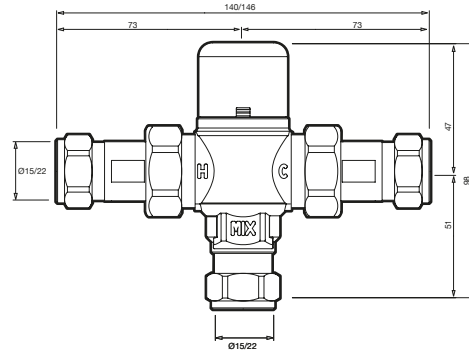

ACCESS

Thermostatic mixing valve

TECHNICAL DRAWINGS

FEATURES

Application: Basin

Finish: Chrome

Installation type: Deck-mounted

Access