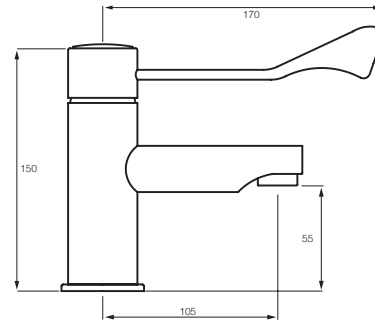

ACCESS

MERIDIAN - Thermostatic basin mixer with copper tails

TECHNICAL DRAWINGS

FEATURES

Application: Basin

Faucet type: Single-lever

Finish: Chrome

Installation type: Deck-mounted