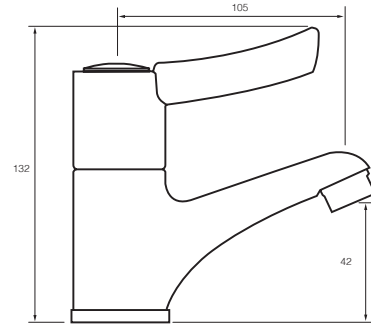

ACCESS

LAURA - Basin mixer with 1/2" flexible tails

TECHNICAL DRAWINGS

FEATURES

Thermostatic Mixing Valve required: 001224567

Application: Basin

Faucet type: Single-lever

Finish: Chrome

Fixed spout

Handle position: Top

Installation type: Deck-mounted

Waste type: Waste not included

Water flow restrictor

EverShine

SoftTurn®

**COMPATIBLE WITH**